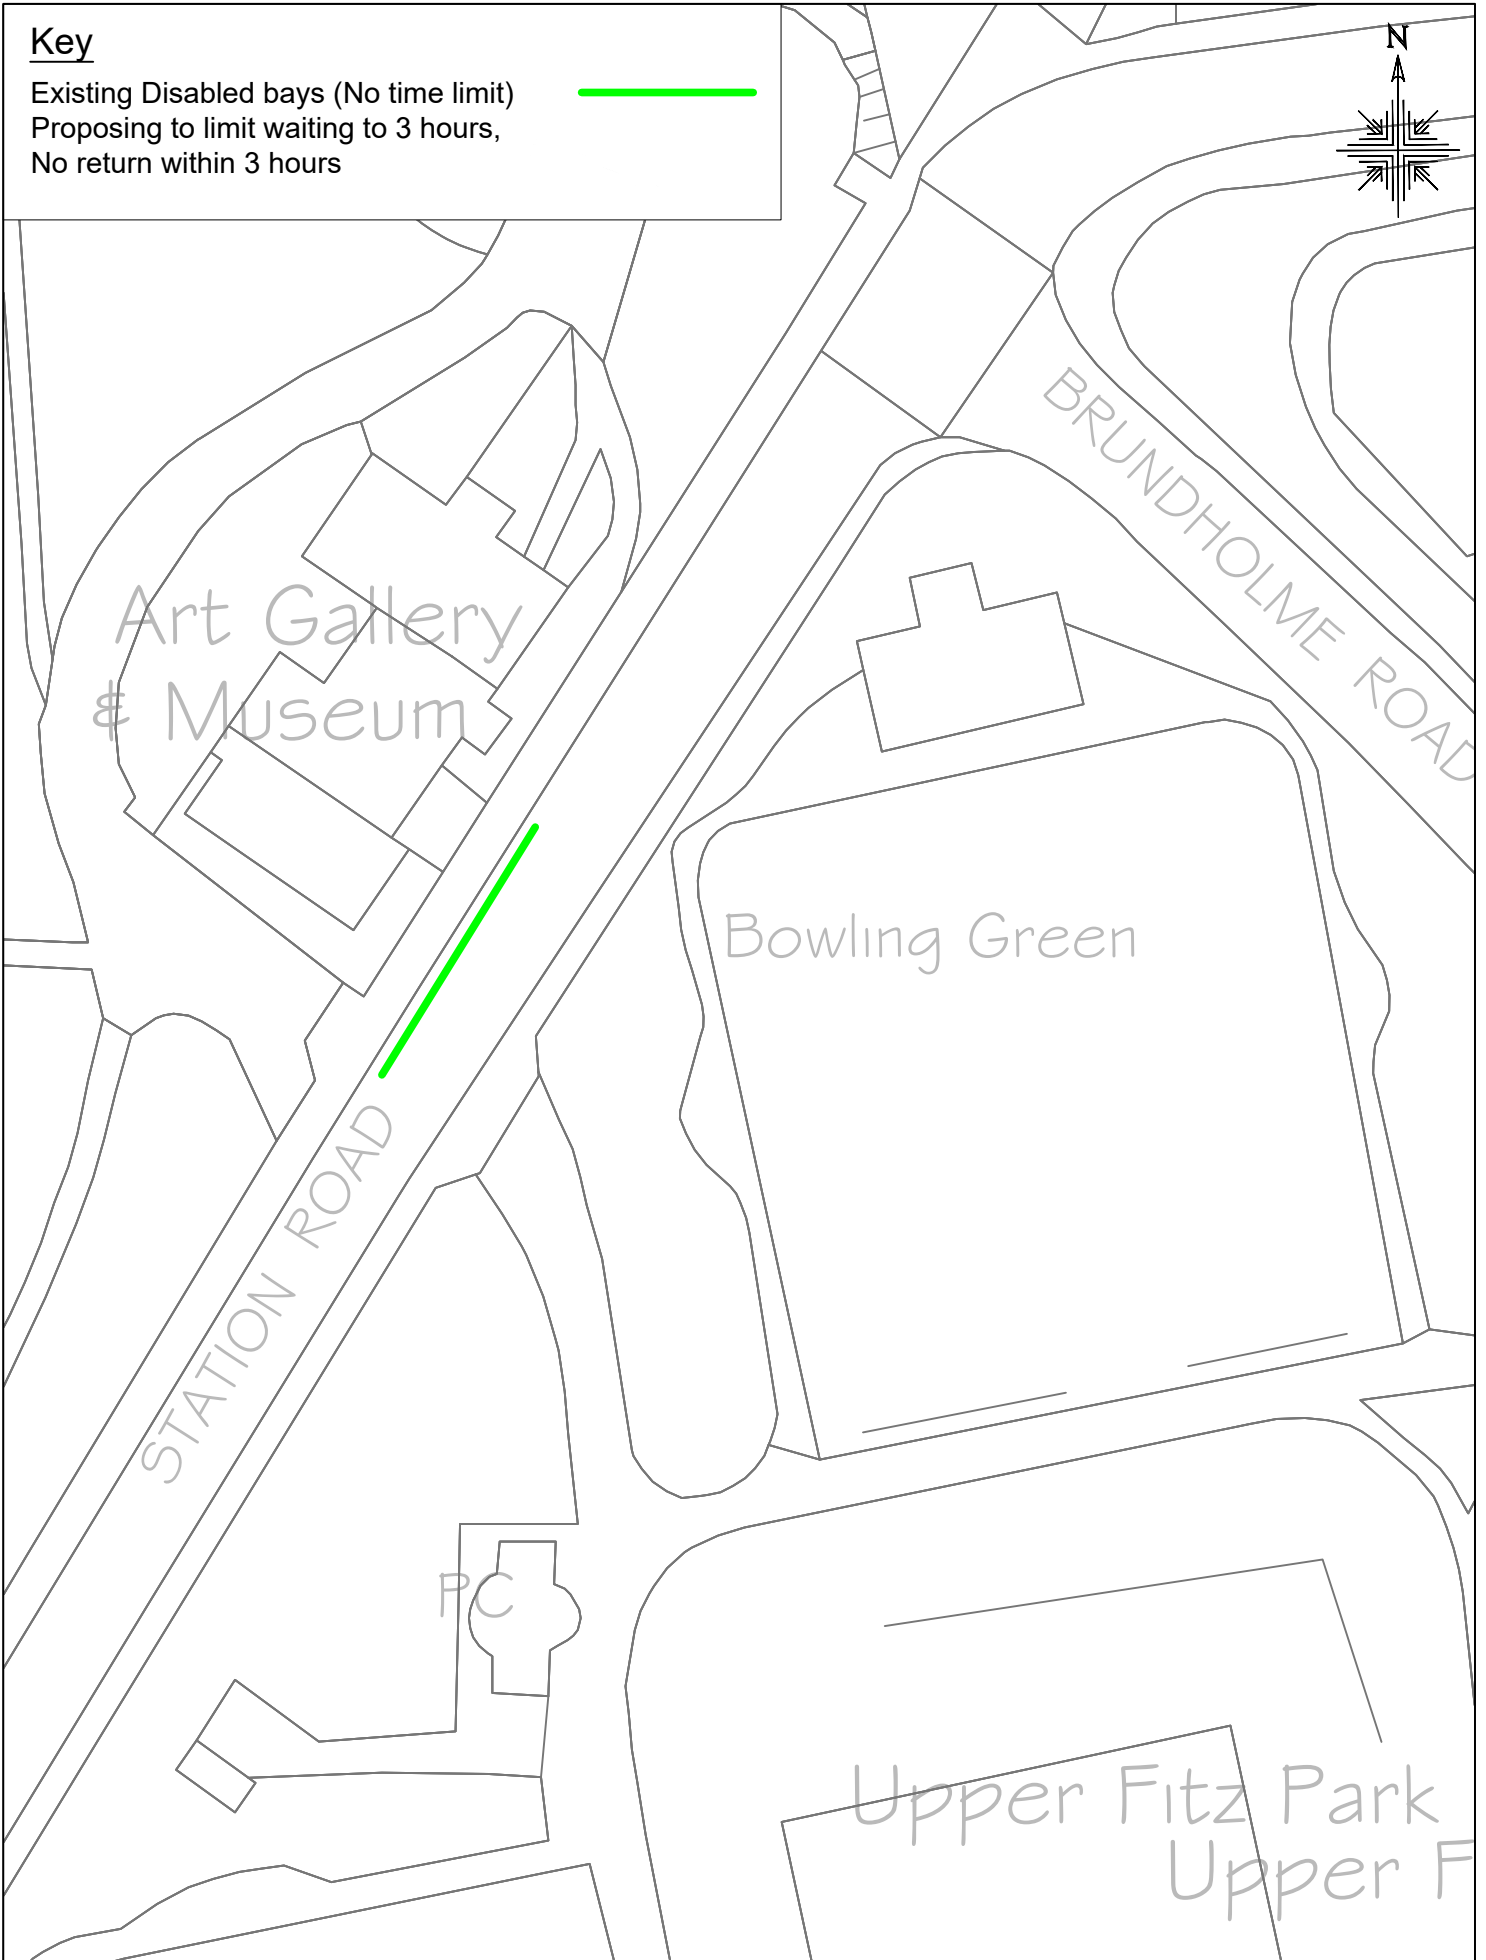

Key

- Existing Disabled bays (No time limit) ———
- Proposing to limit waiting to 3 hours, No return within 3 hours ———

Cumbria County Council
Highways Depot |
Joseph Noble Road
Lillyhall Industrial
Estate | Workington |
CA14 4JH

Proposal 4
Station Road, Keswick
Disabled bays with no time limit
Proposing to limit waiting to 3 hours with no return
within 3 hours

Crown Copyright Licence LA 100019596

Drawing No:	KTR021/SR/AG005.Rev0	
Scale:	NTS	Date: 01/04/22
Drawn:	AG	Checked: /