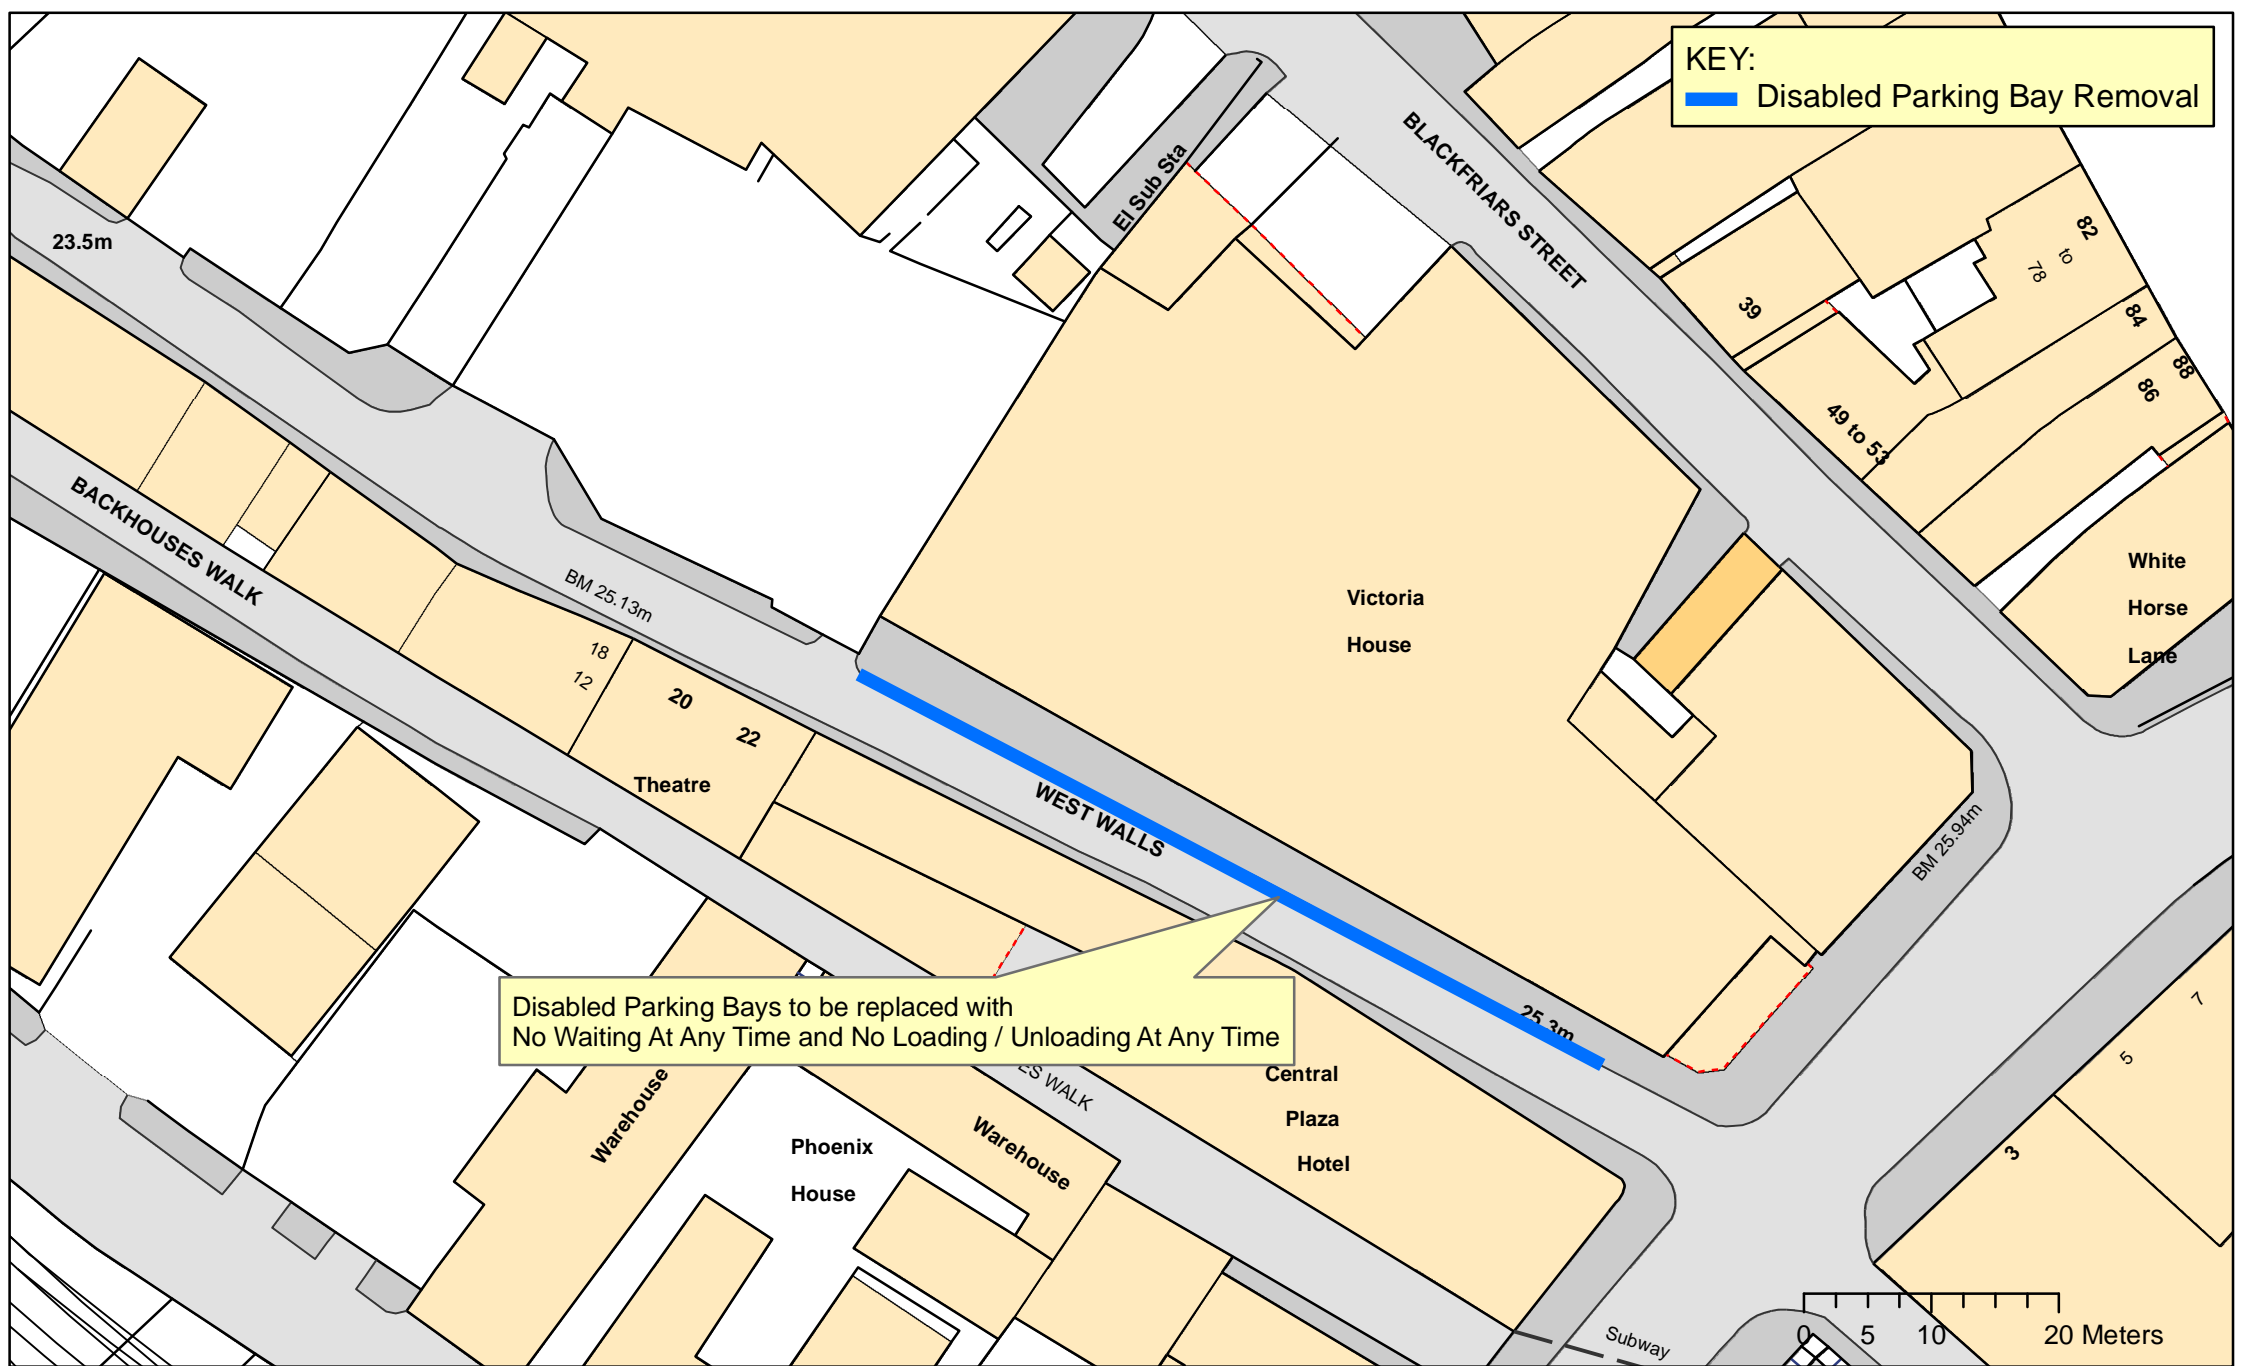

**KEY:**  
 Disabled Parking Bay Removal

Disabled Parking Bays to be replaced with  
 No Waiting At Any Time and No Loading / Unloading At Any Time

	Grid Ref	NY 340092, 555700
	Dwg No.	1:
	Scheme Title	West Walls, Carlisle - Disabled Parking Bay Removal
	Road Number	U137