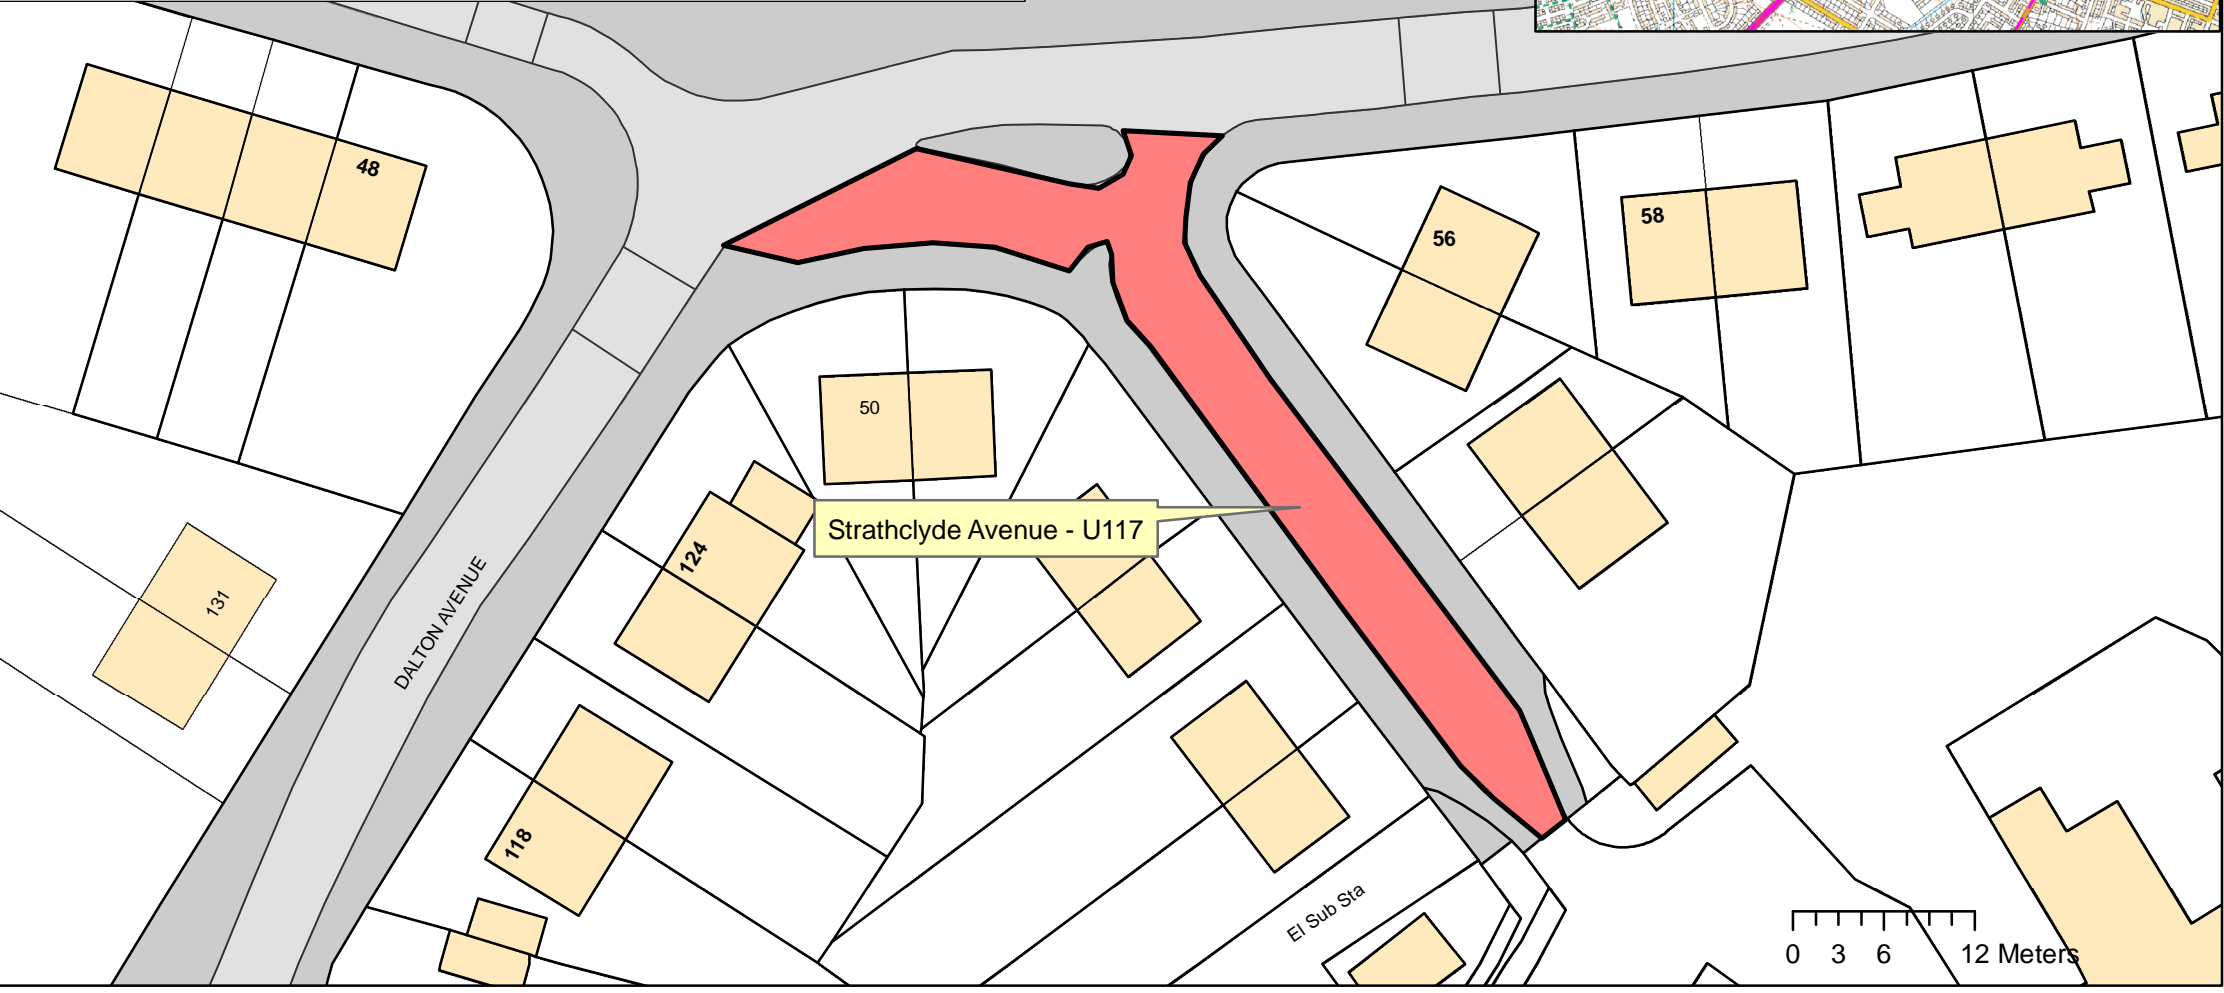

Key:

 Proposed extent of School Streets Restriction

Monday to Friday 08:15 to 09:15 and 14:45 to 15:45
Term Time Only

	Grid Ref	NY 338475, 555546
	Dwg No.	SSIC/SBRCPS/01/Am0
	Scheme Title	School Streets Initiative Carlisle - St. Bede's RC Primary School
	Road Number	U117