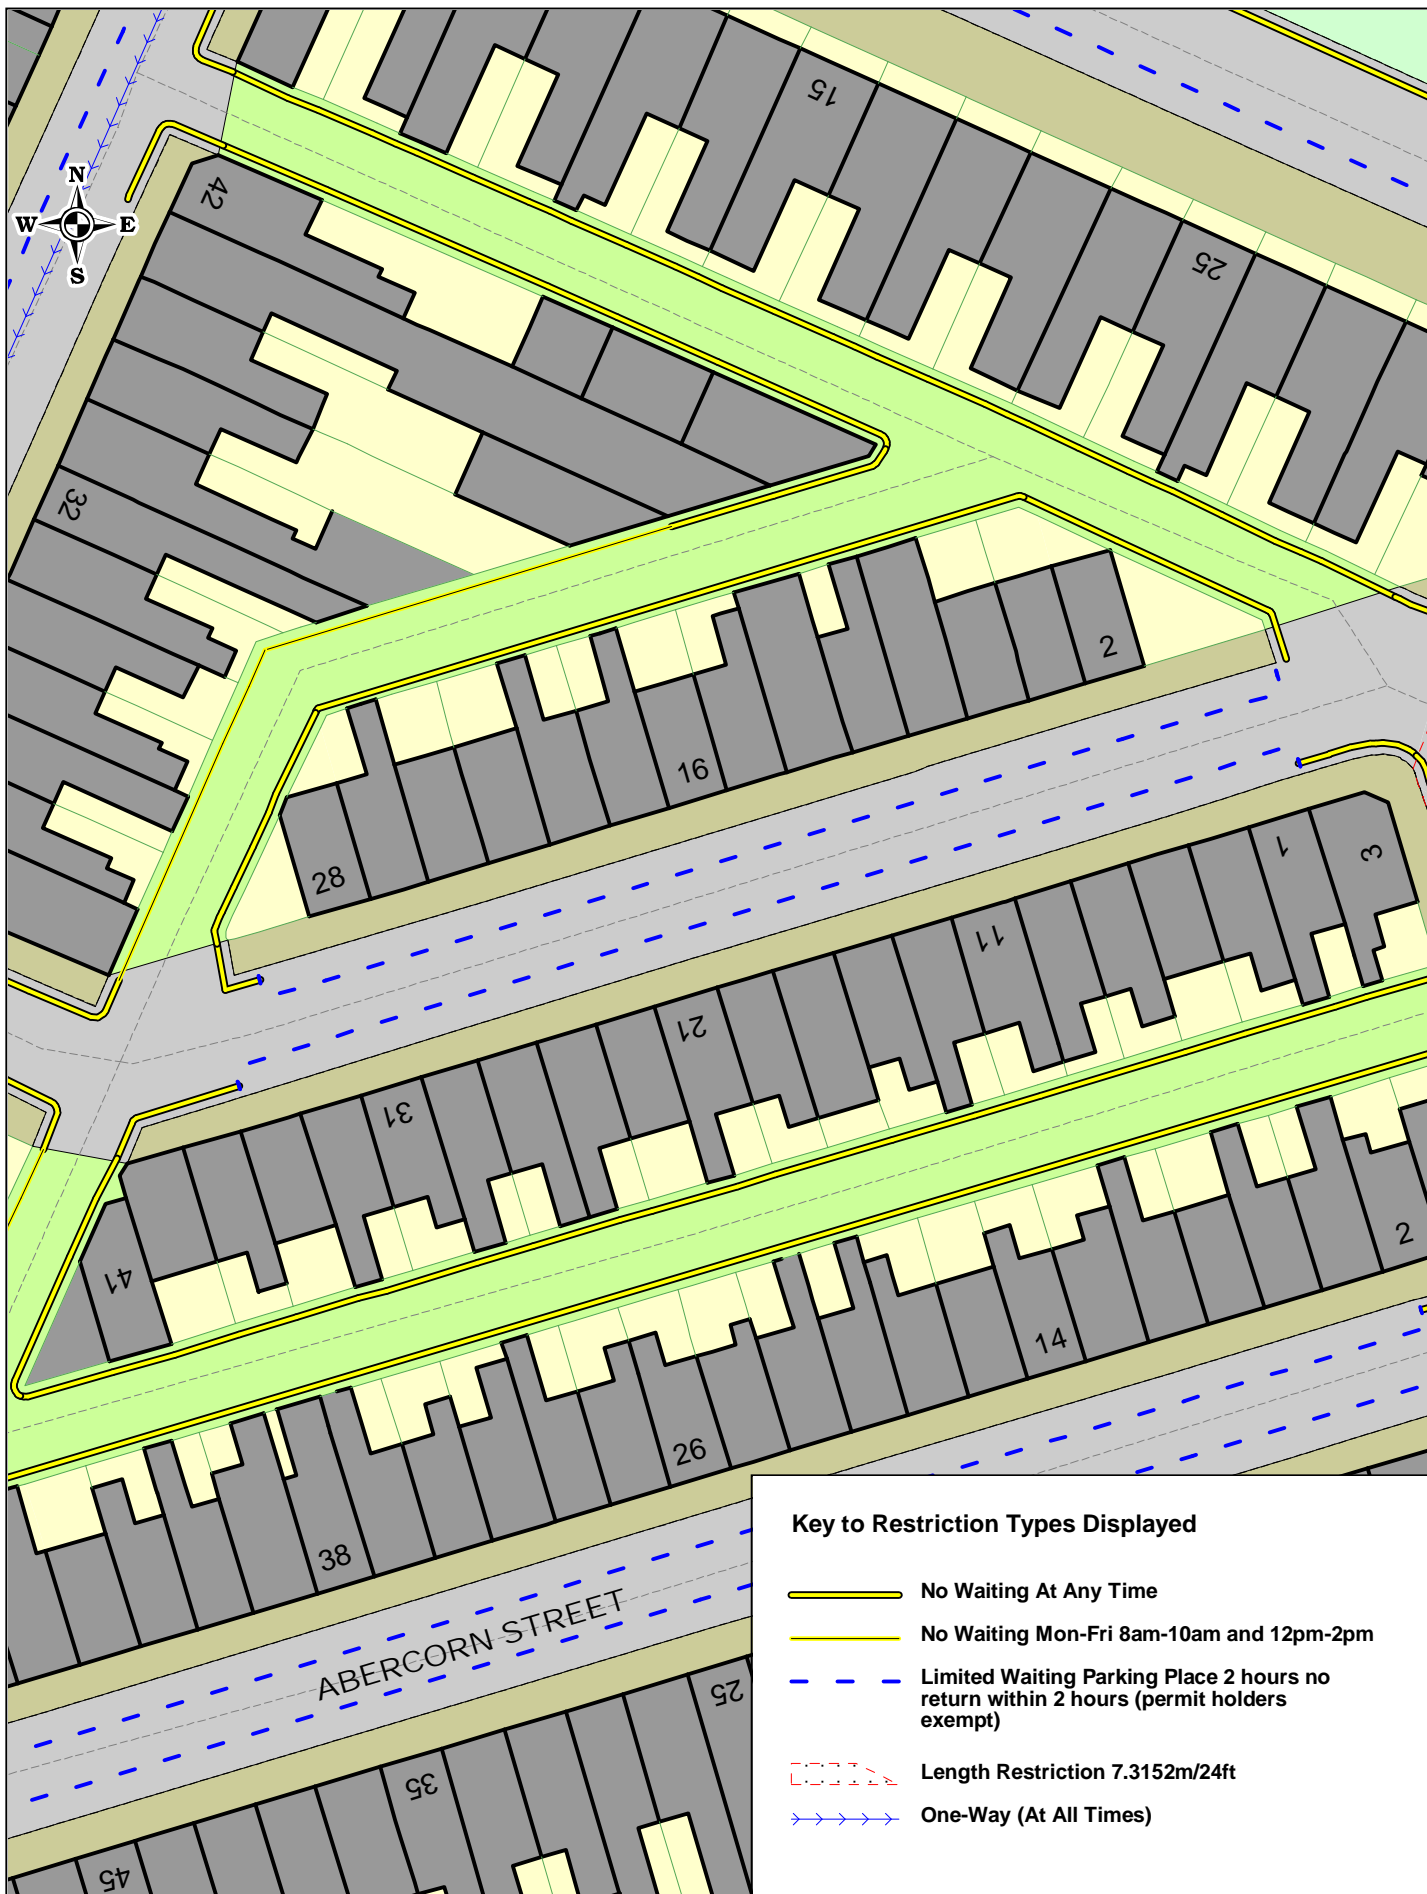

Key to Restriction Types Displayed

- No Waiting At Any Time
- No Waiting Mon-Fri 8am-10am and 12pm-2pm
- Limited Waiting Parking Place 2 hours no return within 2 hours (permit holders exempt)
- Length Restriction 7.3152m/24ft
- One-Way (At All Times)

Aberdeen Street Barrow Existing

SCALE	1 : 500
DATE	22/11/2021
DRAWING NO.	
DRAWN BY	
© Crown copyright. All rights reserved Cumbria County Council Licence No. 100019596 2011