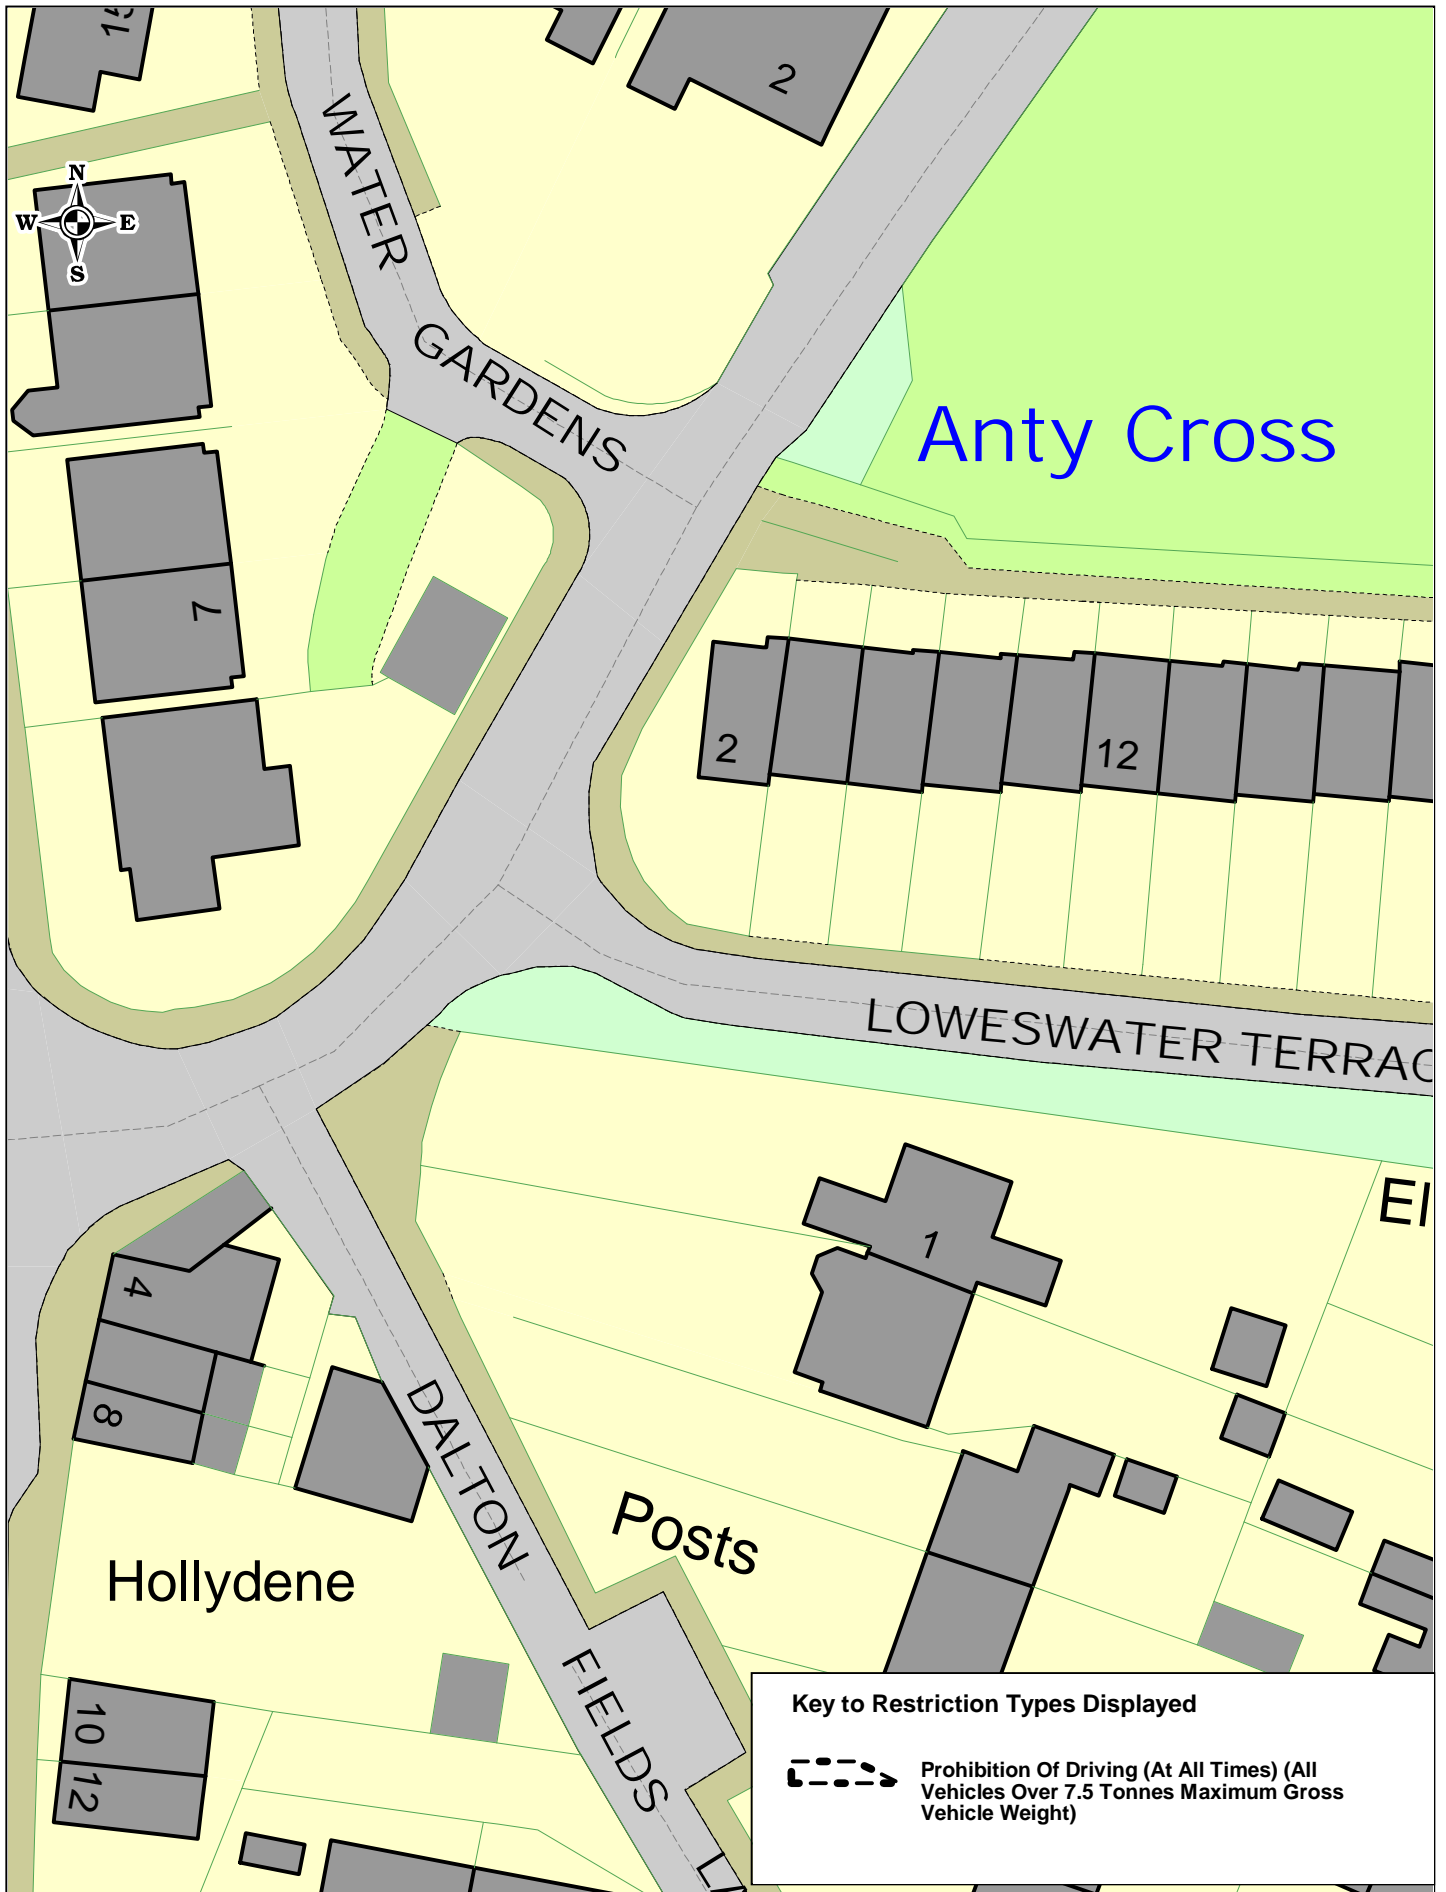

Key to Restriction Types Displayed

Prohibition Of Driving (At All Times) (All Vehicles Over 7.5 Tonnes Maximum Gross Vehicle Weight)