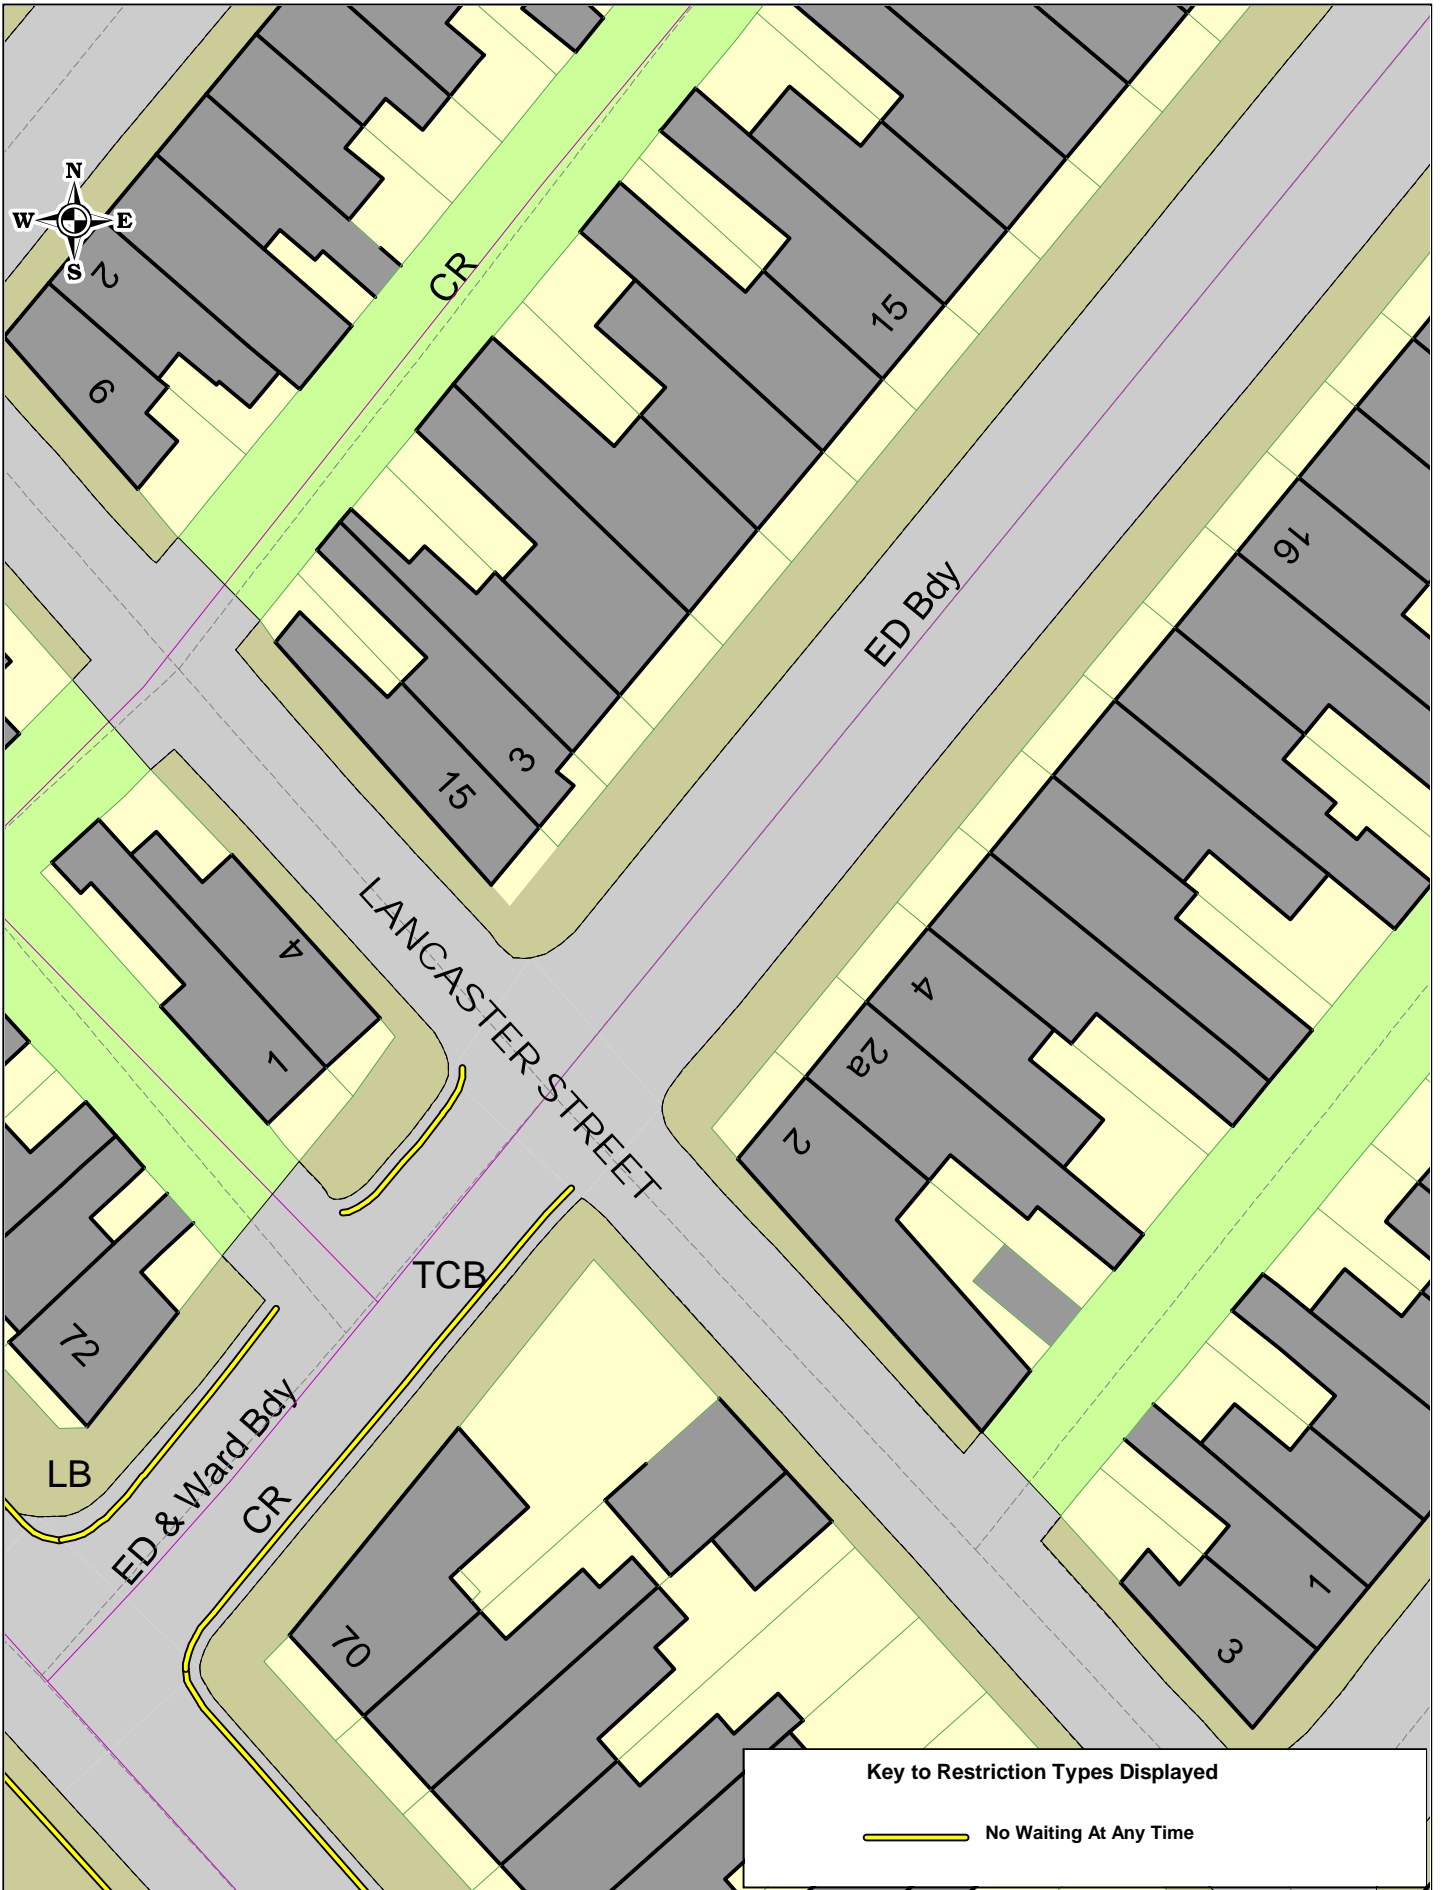

Oxford Street Barrow Existing

SCALE	1 : 400
DATE	12/11/2021
DRAWING NO.	
DRAWN BY	
© Crown copyright. All rights reserved Cumbria County Council Licence No. 100019596 2011