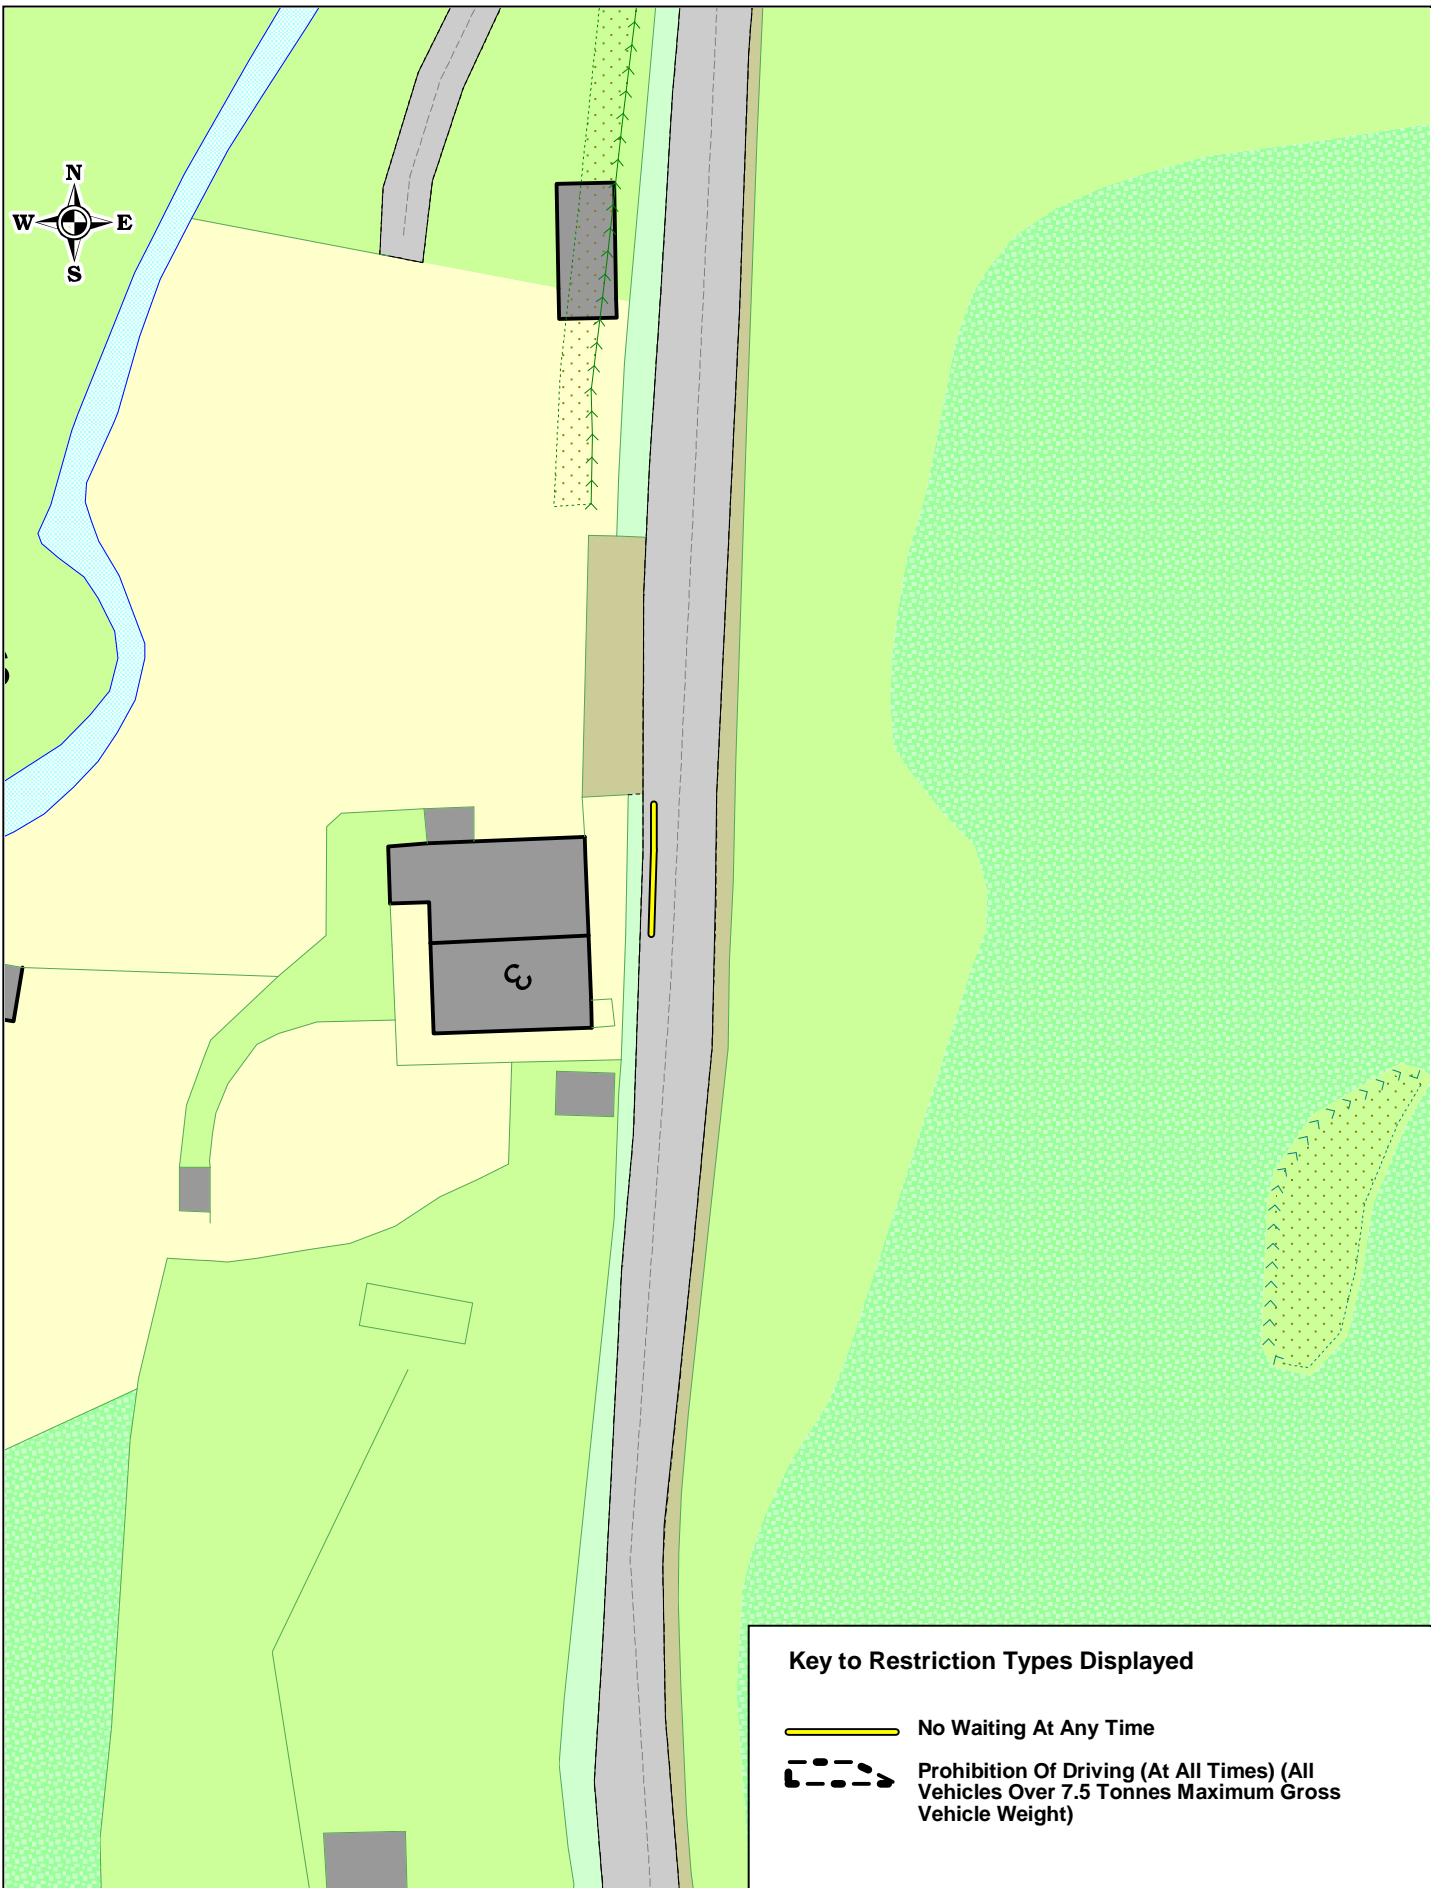

Key to Restriction Types Displayed

No Waiting At Any Time

Prohibition Of Driving (At All Times) (All Vehicles Over 7.5 Tonnes Maximum Gross Vehicle Weight)