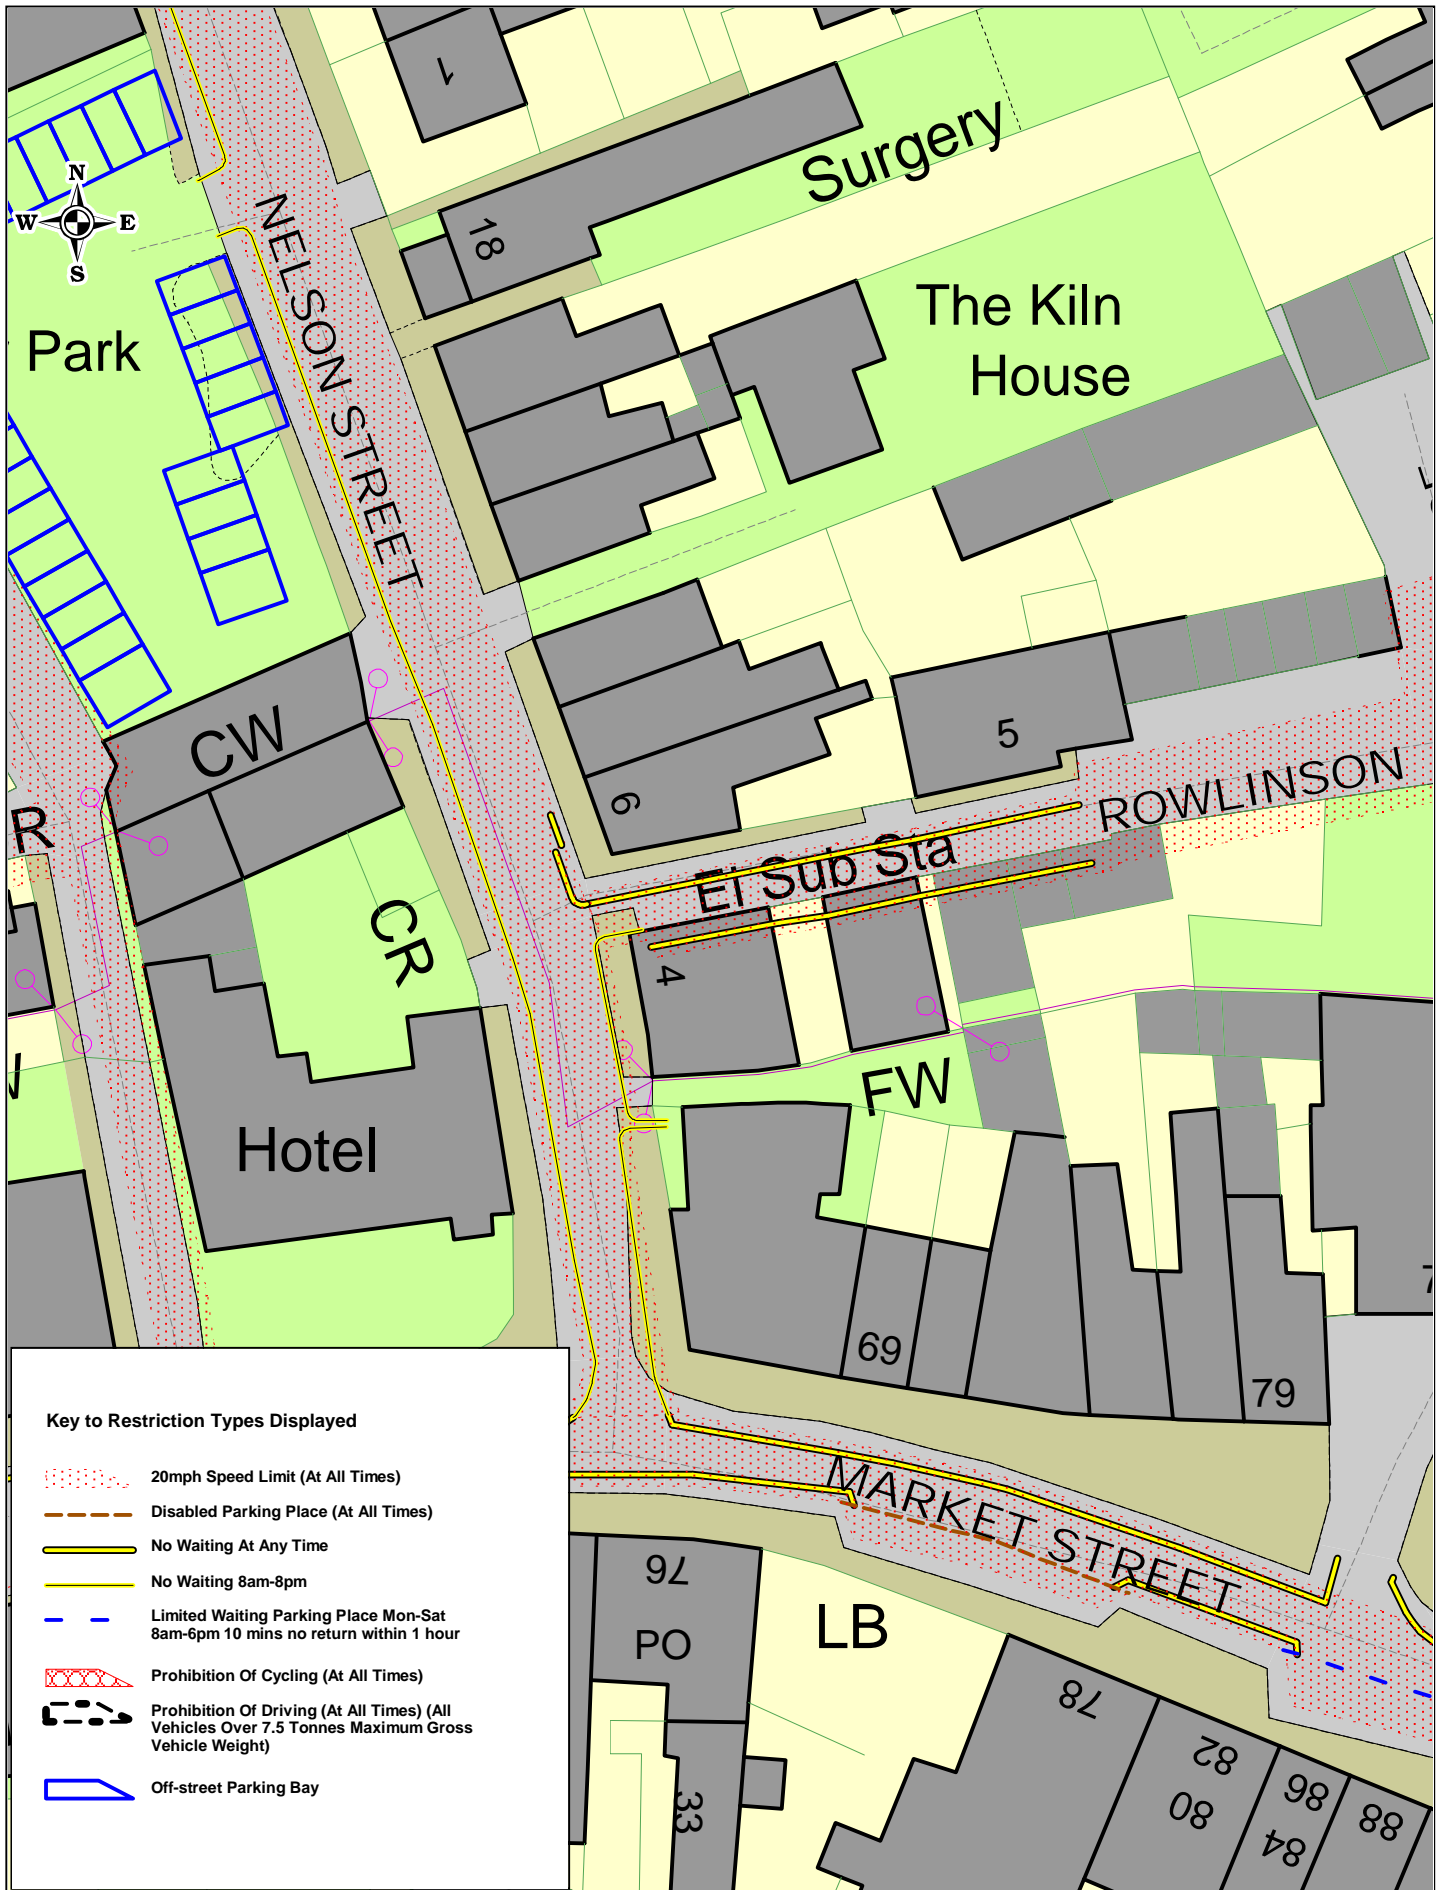

Key to Restriction Types Displayed

- 20mph Speed Limit (At All Times)
- Disabled Parking Place (At All Times)
- No Waiting At Any Time
- No Waiting 8am-8pm
- Limited Waiting Parking Place Mon-Sat
  8am-6pm 10 mins no return within 1 hour
- Prohibition Of Cycling (At All Times)
- Prohibition Of Driving (At All Times) (All
  Vehicles Over 7.5 Tonnes Maximum Gross
  Vehicle Weight)
- Off-street Parking Bay

Nelson Street Dalton Proposed

SCALE	1 : 500
DATE	22/11/2021
DRAWING NO.	
DRAWN BY	
© Crown copyright. All rights reserved Cumbria County Council Licence No. 100019596 2011