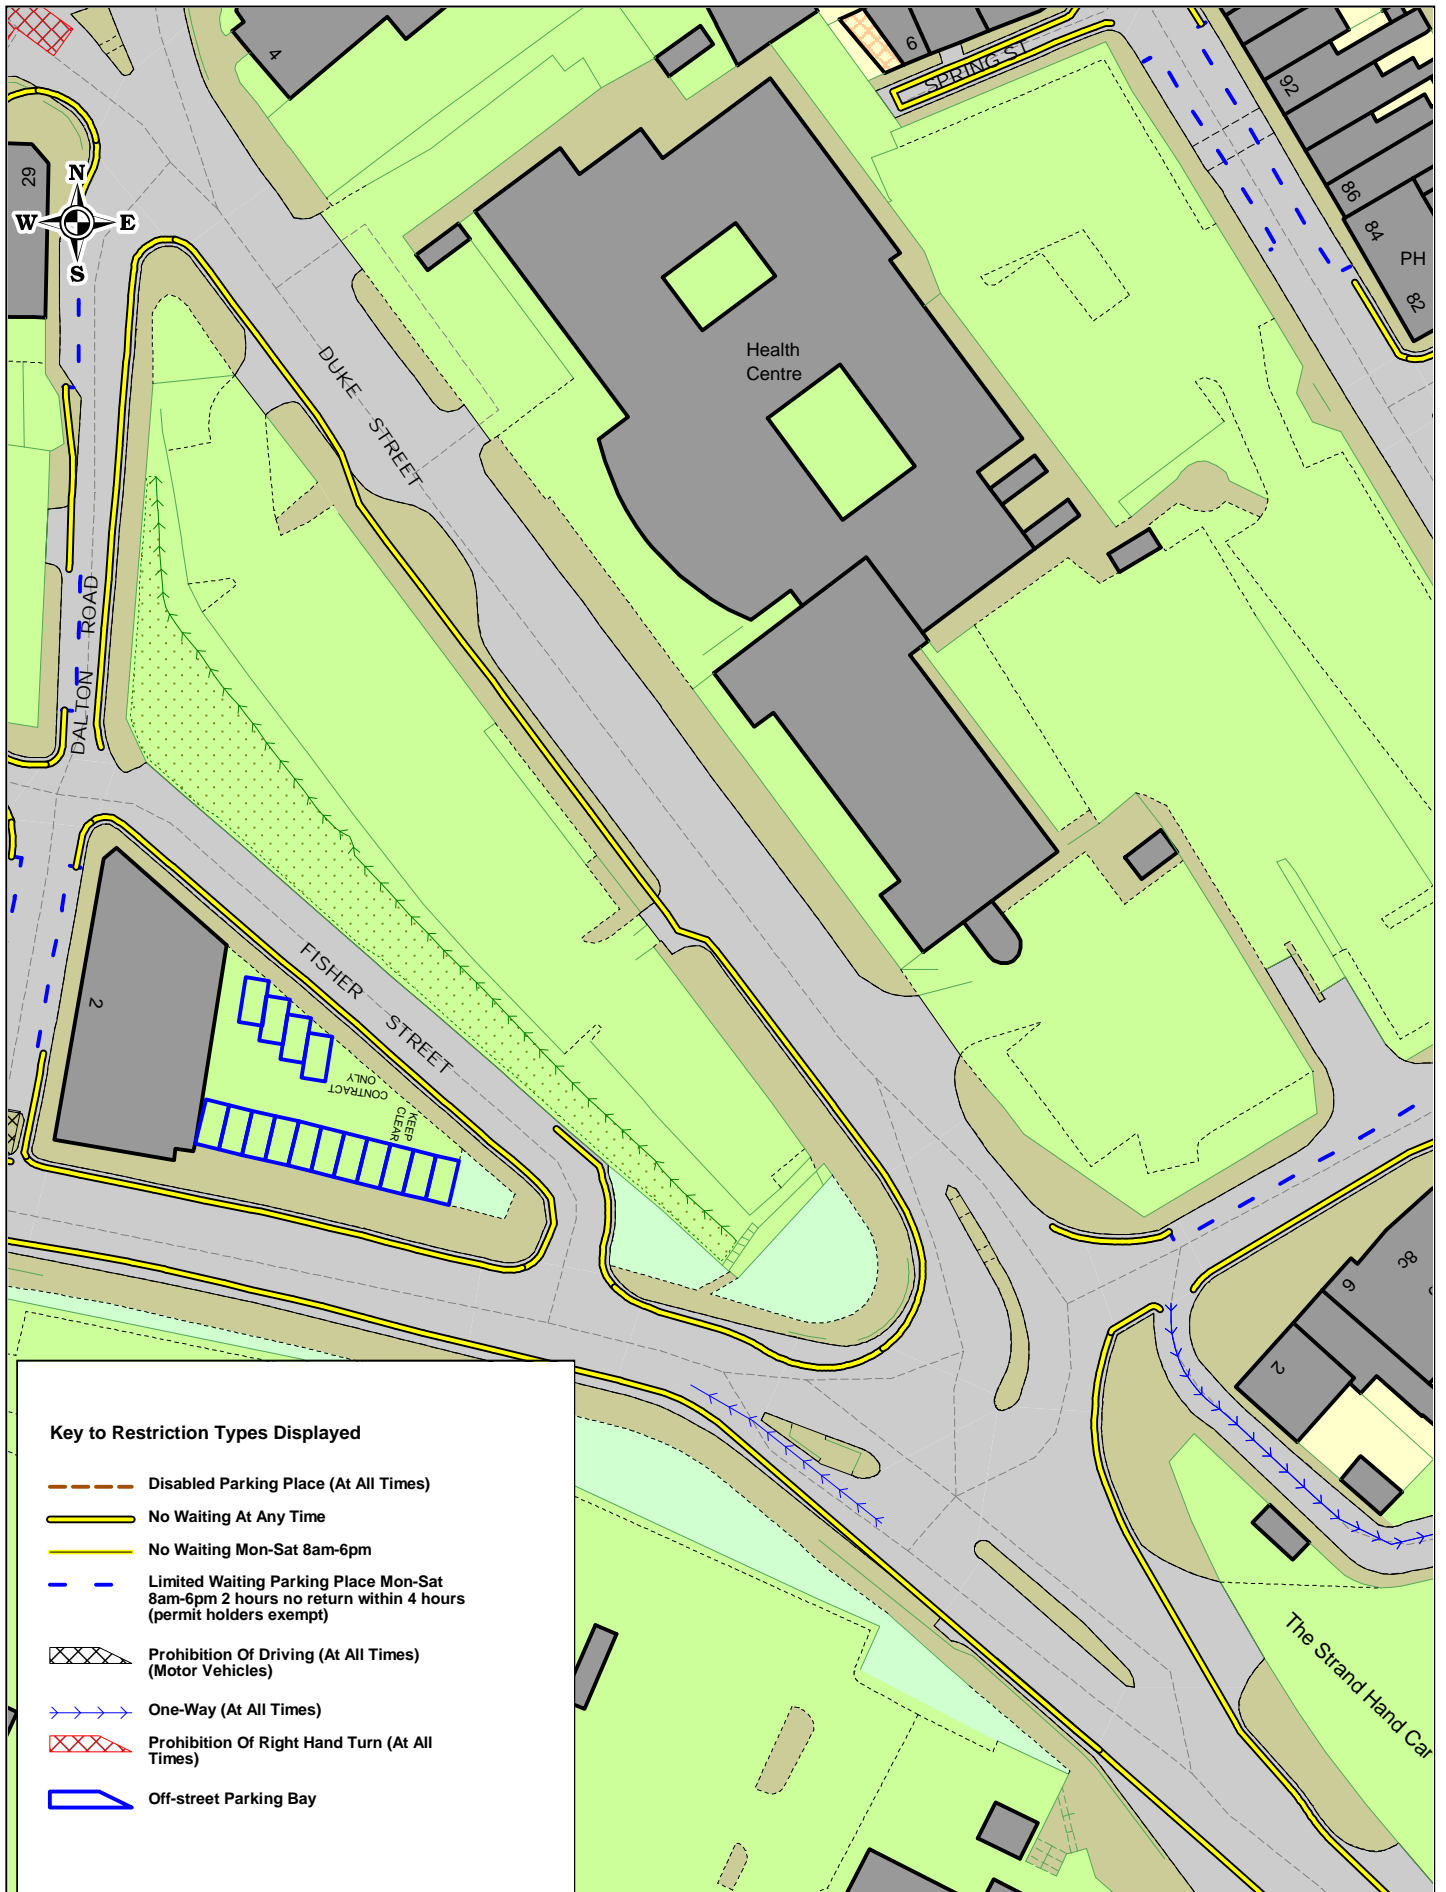

Key to Restriction Types Displayed

-  Disabled Parking Place (At All Times)
-  No Waiting At Any Time
-  No Waiting Mon-Sat 8am-6pm
-  Limited Waiting Parking Place Mon-Sat 8am-6pm 2 hours no return within 4 hours (permit holders exempt)
-  Prohibition Of Driving (At All Times) (Motor Vehicles)
-  One-Way (At All Times)
-  Prohibition Of Right Hand Turn (At All Times)
-  Off-street Parking Bay