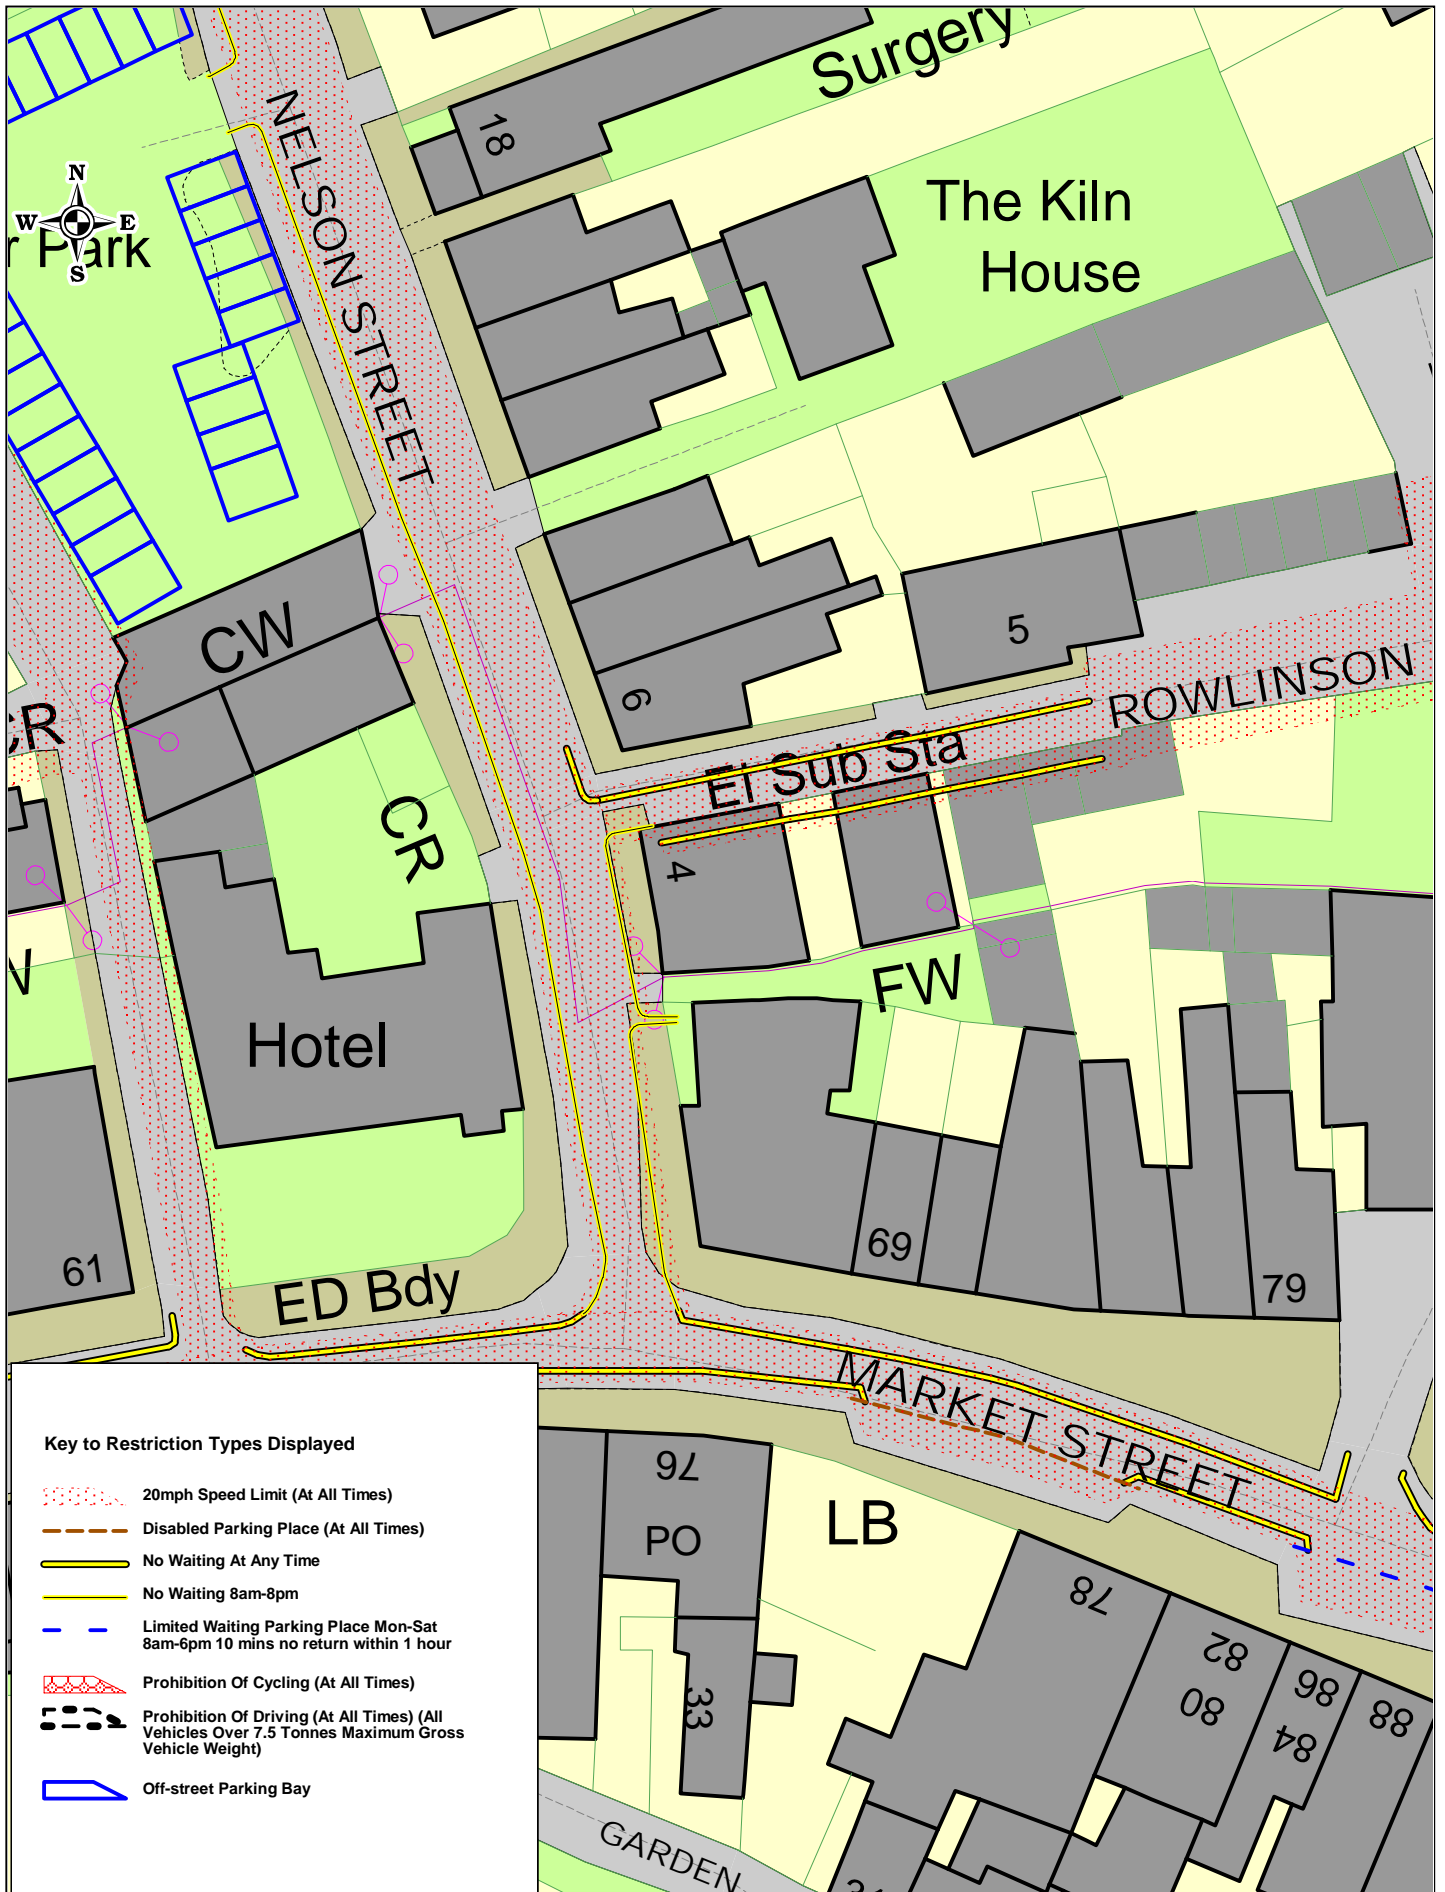

Key to Restriction Types Displayed

- 20mph Speed Limit (At All Times)
- Disabled Parking Place (At All Times)
- No Waiting At Any Time
- No Waiting 8am-8pm
- Limited Waiting Parking Place Mon-Sat 8am-6pm 10 mins no return within 1 hour
- Prohibition Of Cycling (At All Times)
- Prohibition Of Driving (At All Times) (All Vehicles Over 7.5 Tonnes Maximum Gross Vehicle Weight)
- Off-street Parking Bay

Nelson Street Dalton Existing

SCALE	1 : 500
DATE	22/11/2021
DRAWING NO.	
DRAWN BY	
© Crown copyright. All rights reserved Cumbria County Council Licence No. 100019596 2011