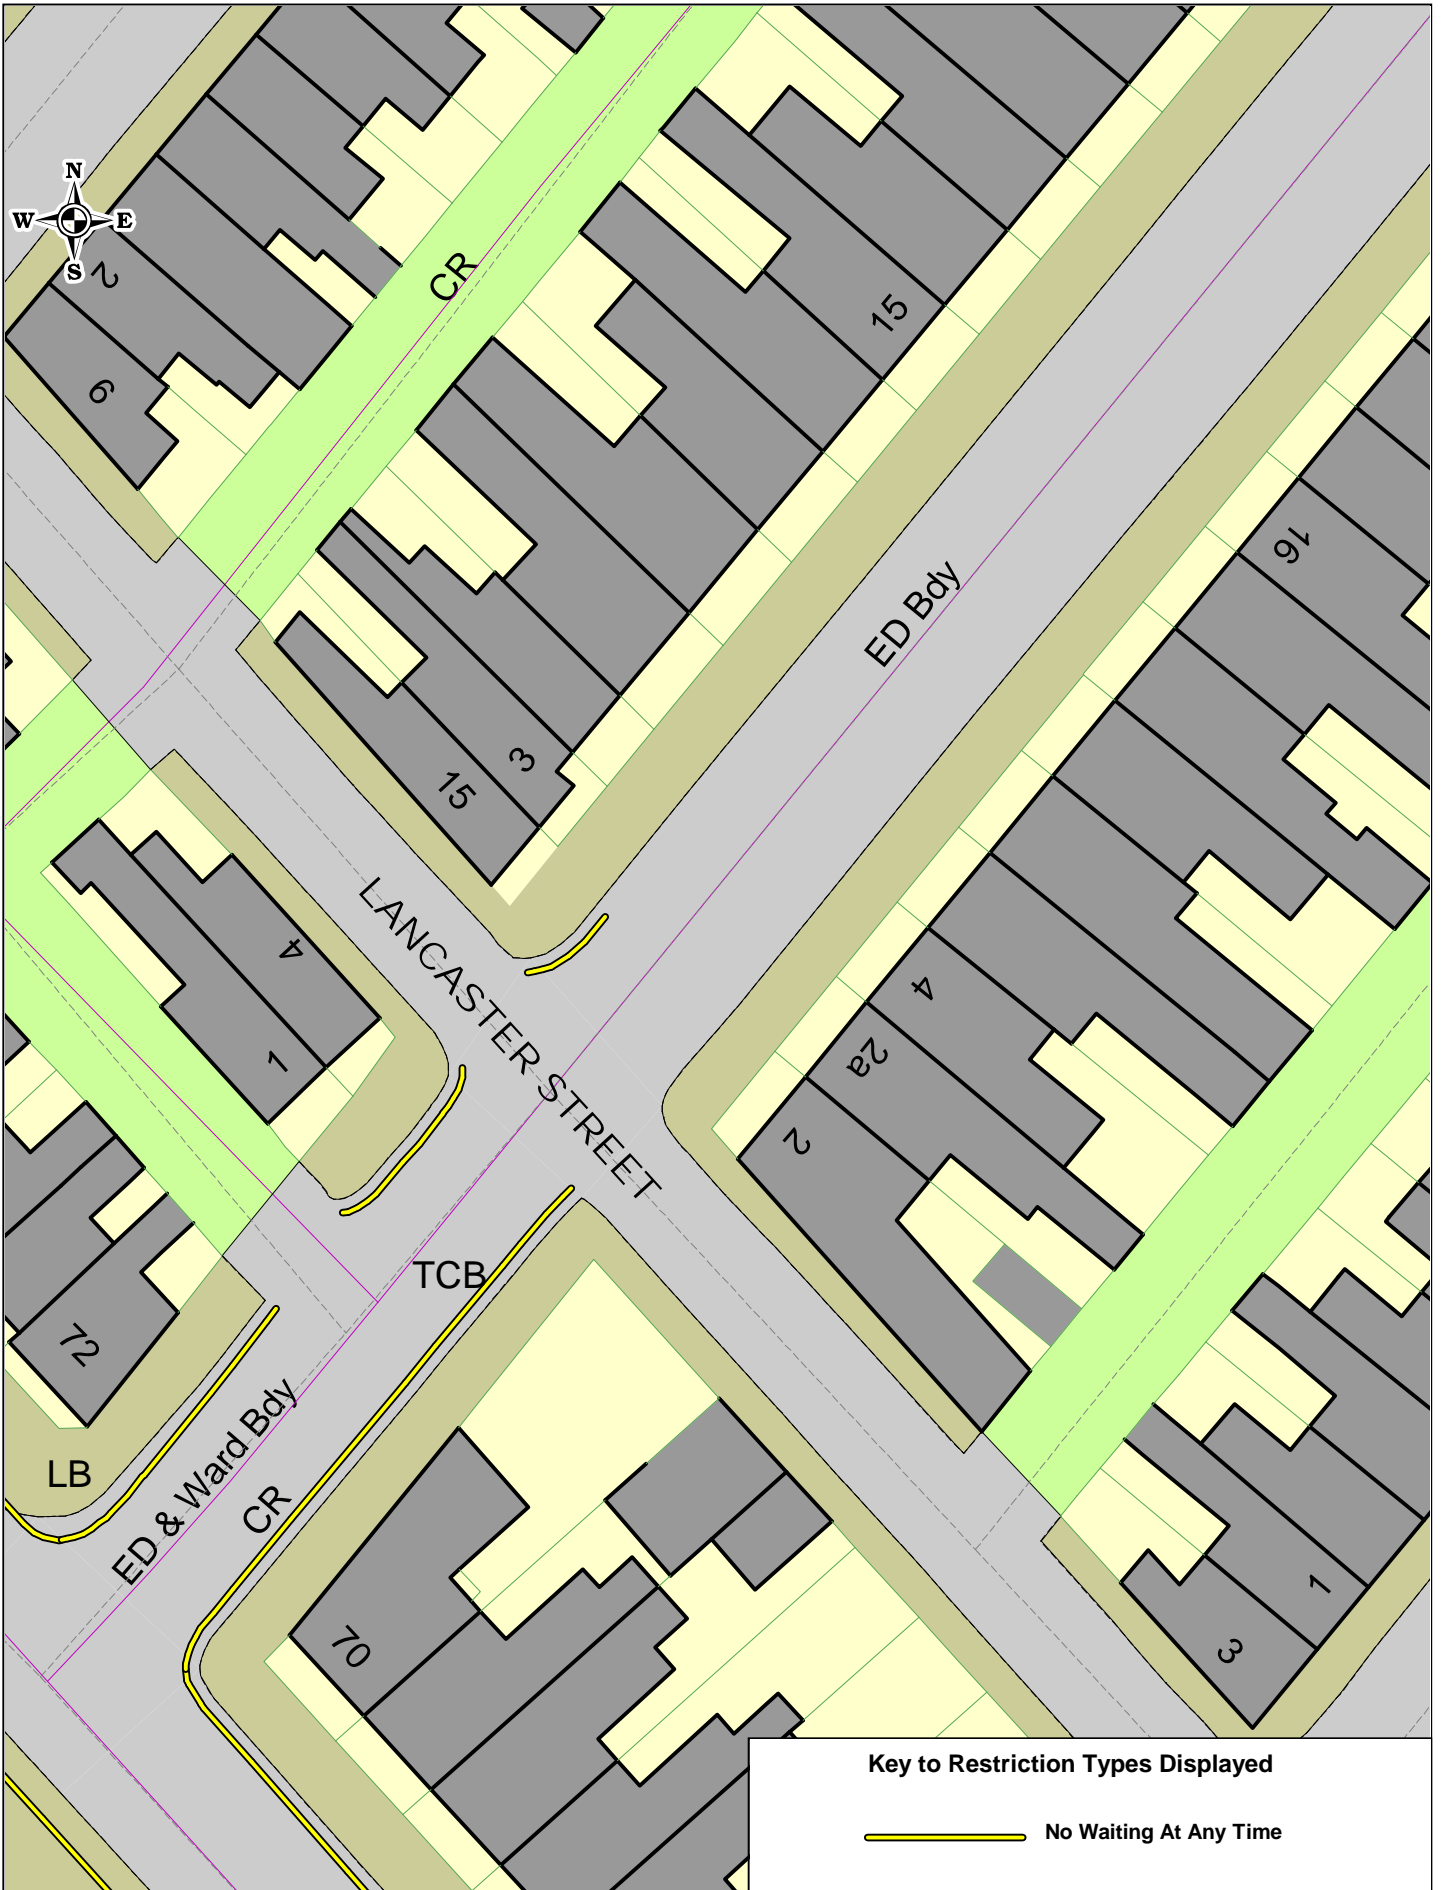

Oxford Street Barrow Proposed

SCALE	1 : 400
DATE	12/11/2021
DRAWING NO.	
DRAWN BY	
© Crown copyright. All rights reserved Cumbria County Council Licence No. 100019596 2011