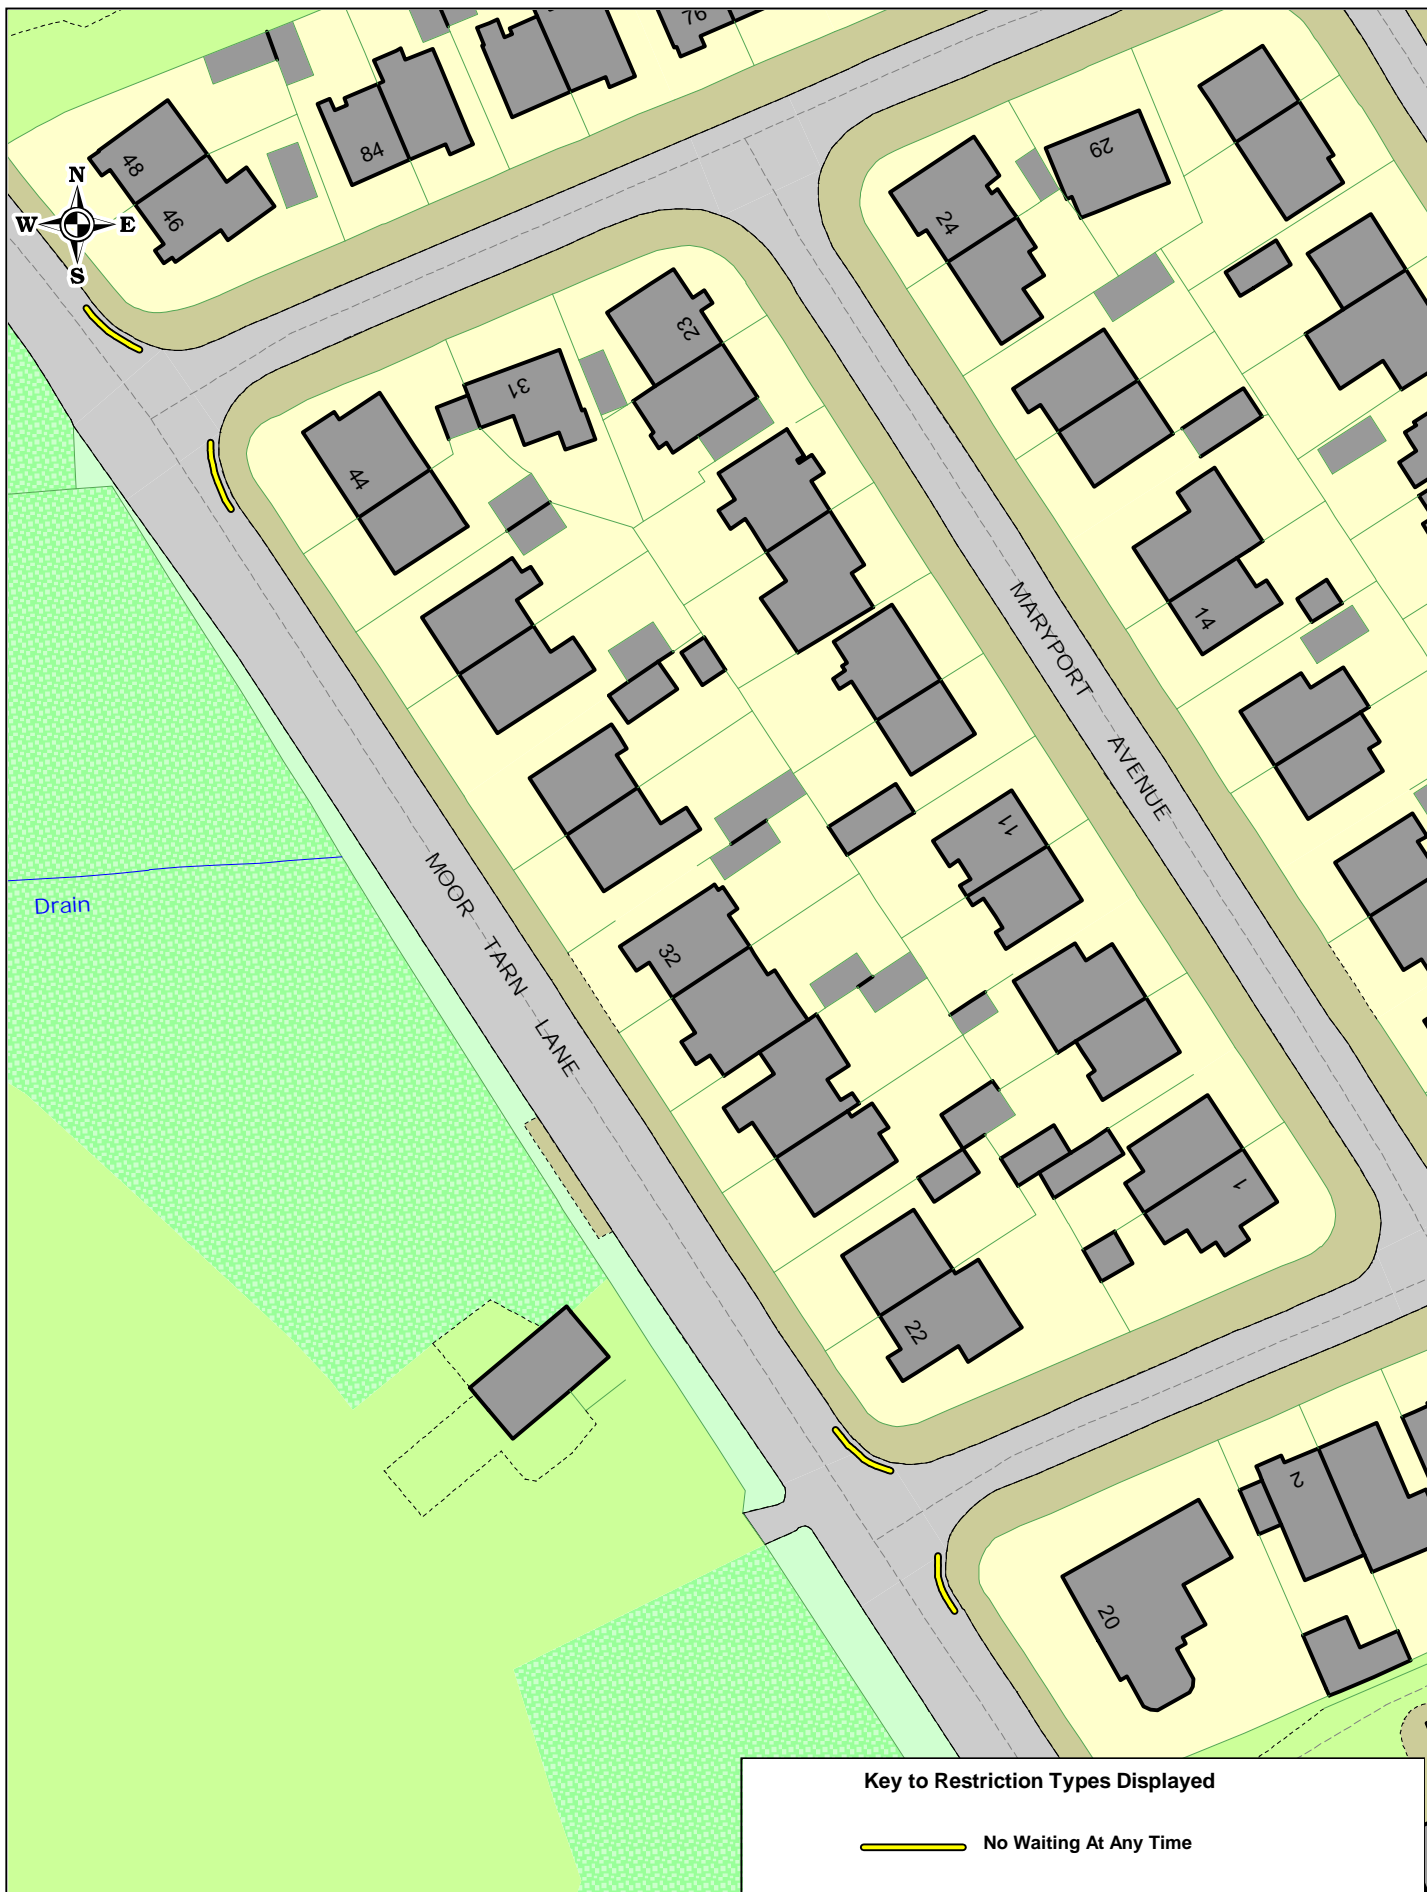

Key to Restriction Types Displayed

No Waiting At Any Time

Moor Tarn Lane Barrow Proposed

SCALE	1 : 700
DATE	12/11/2021
DRAWING NO.	
DRAWN BY	
© Crown copyright. All rights reserved Cumbria County Council Licence No. 100019596 2011