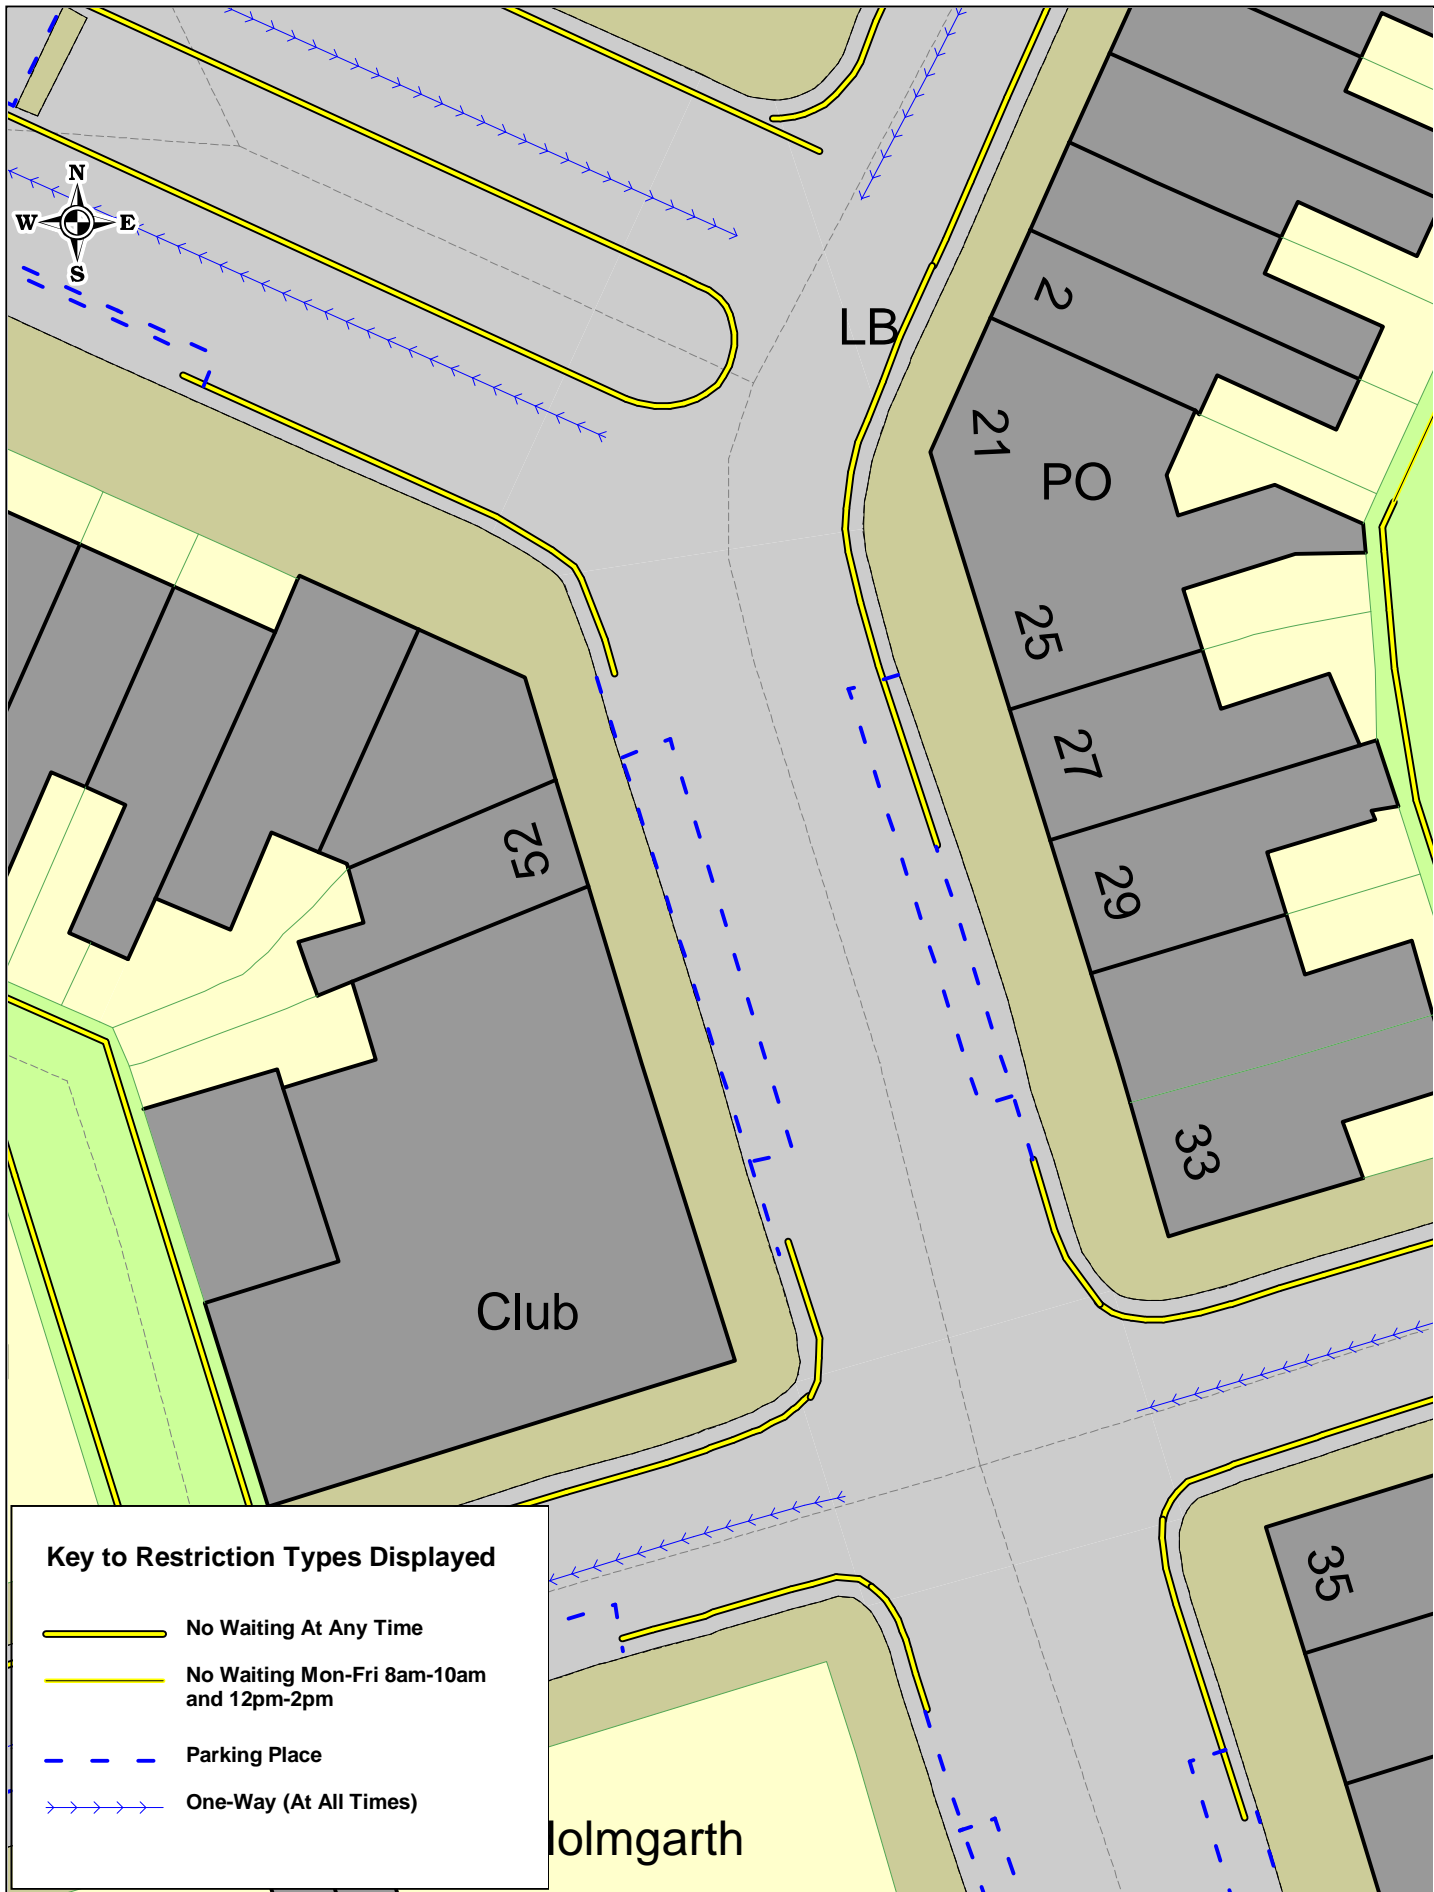

Ramsden Dock Road Barrow Existing

SCALE	1 : 300
DATE	23/11/2021
DRAWING NO.	
DRAWN BY	
© Crown copyright. All rights reserved Cumbria County Council Licence No. 100019596 2011