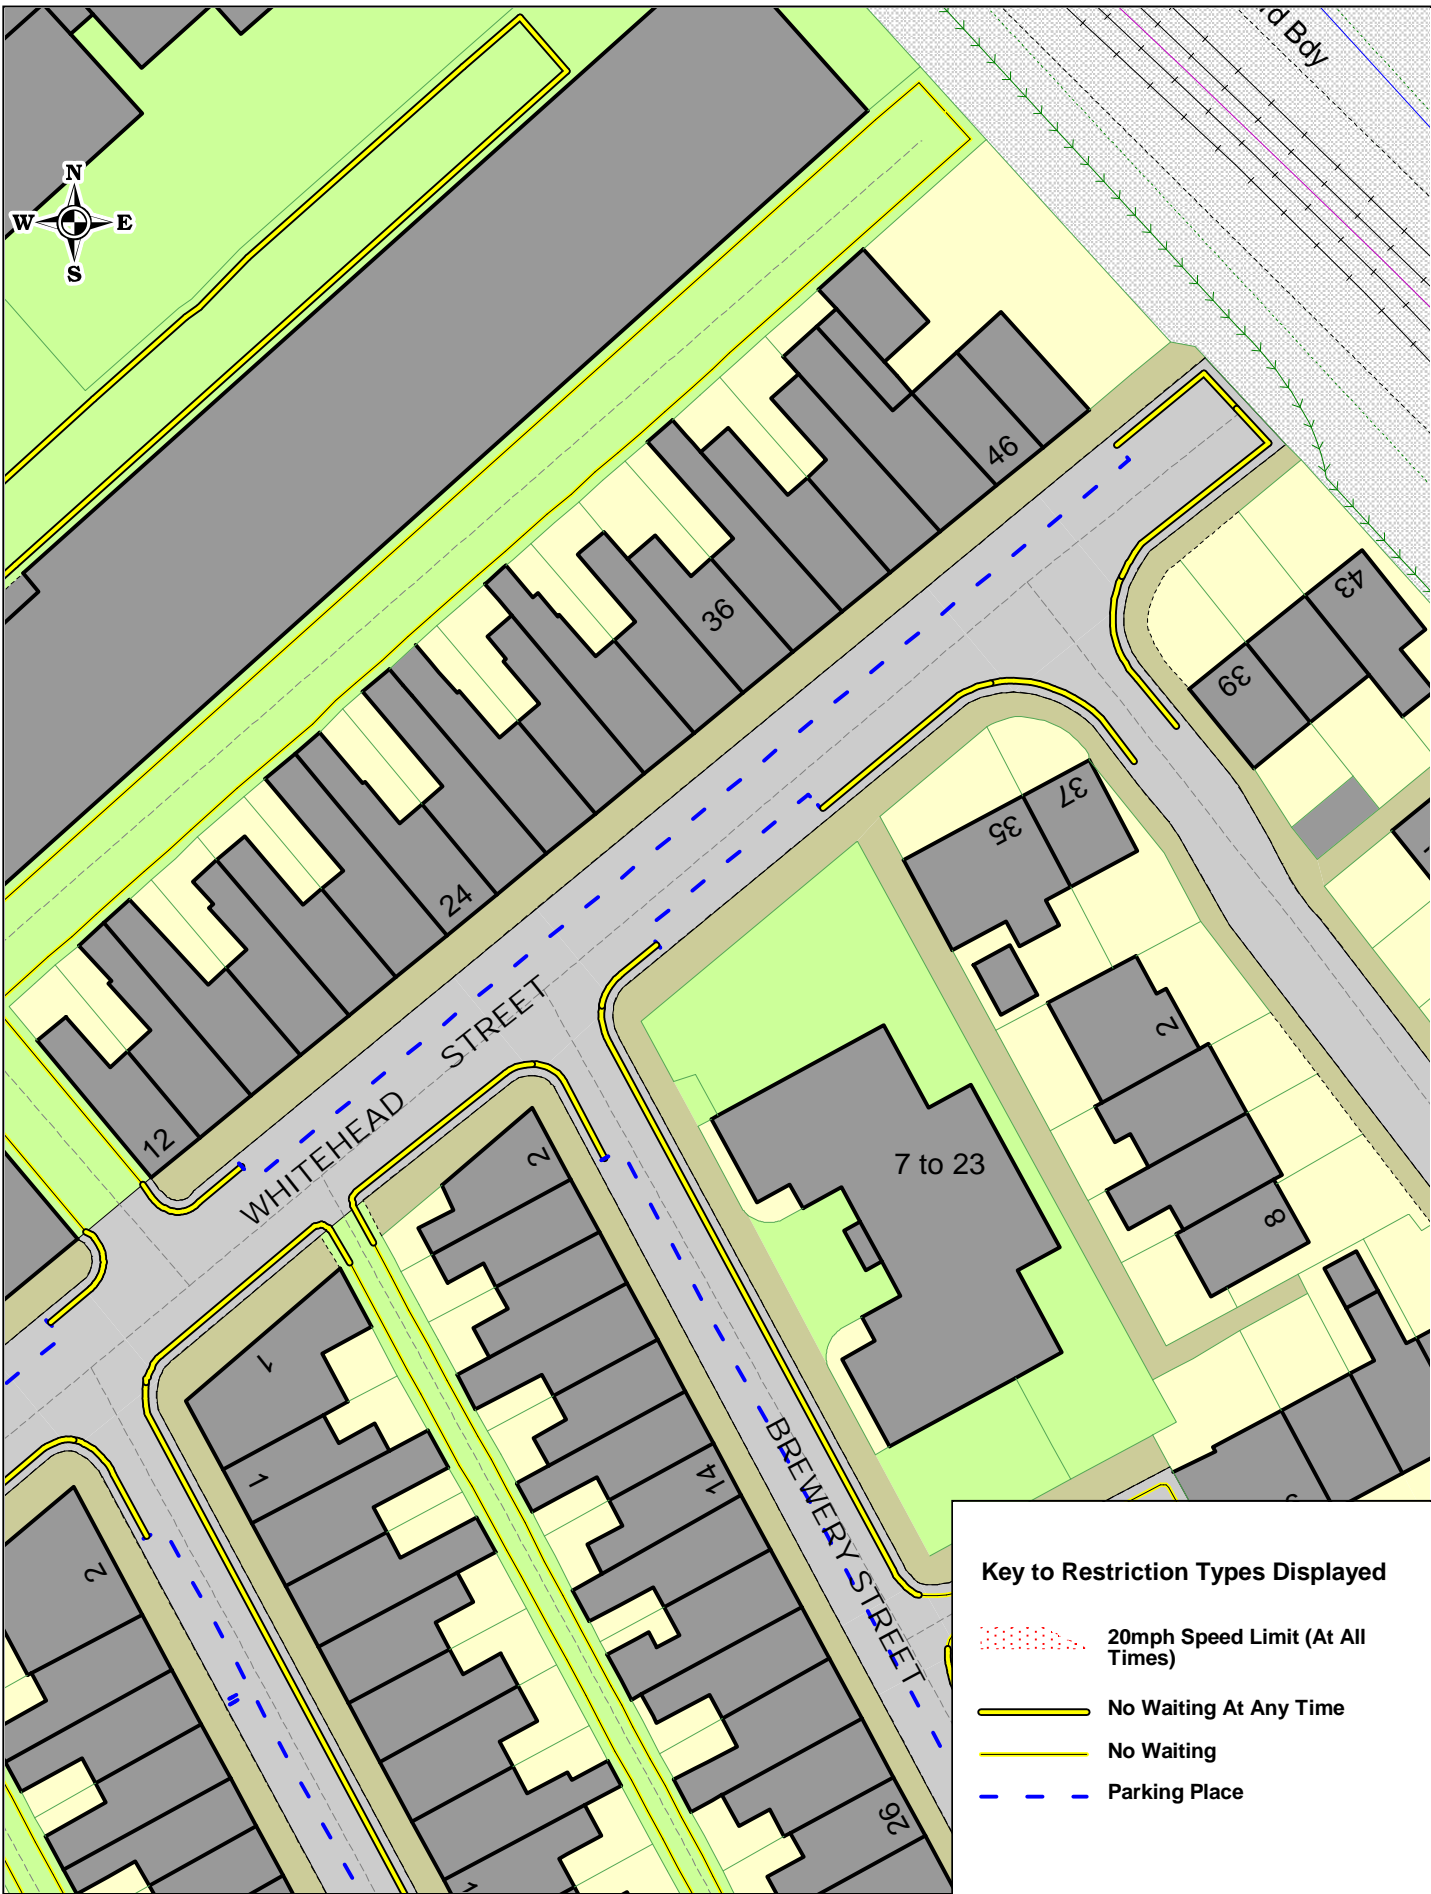

Key to Restriction Types Displayed

- 20mph Speed Limit (At All Times)
- No Waiting At Any Time
- No Waiting
- Parking Place

Whitehead Street Barrow Existing

SCALE	1 : 500
DATE	23/11/2021
DRAWING NO.	
DRAWN BY	
© Crown copyright. All rights reserved Cumbria County Council Licence No. 100019596 2011