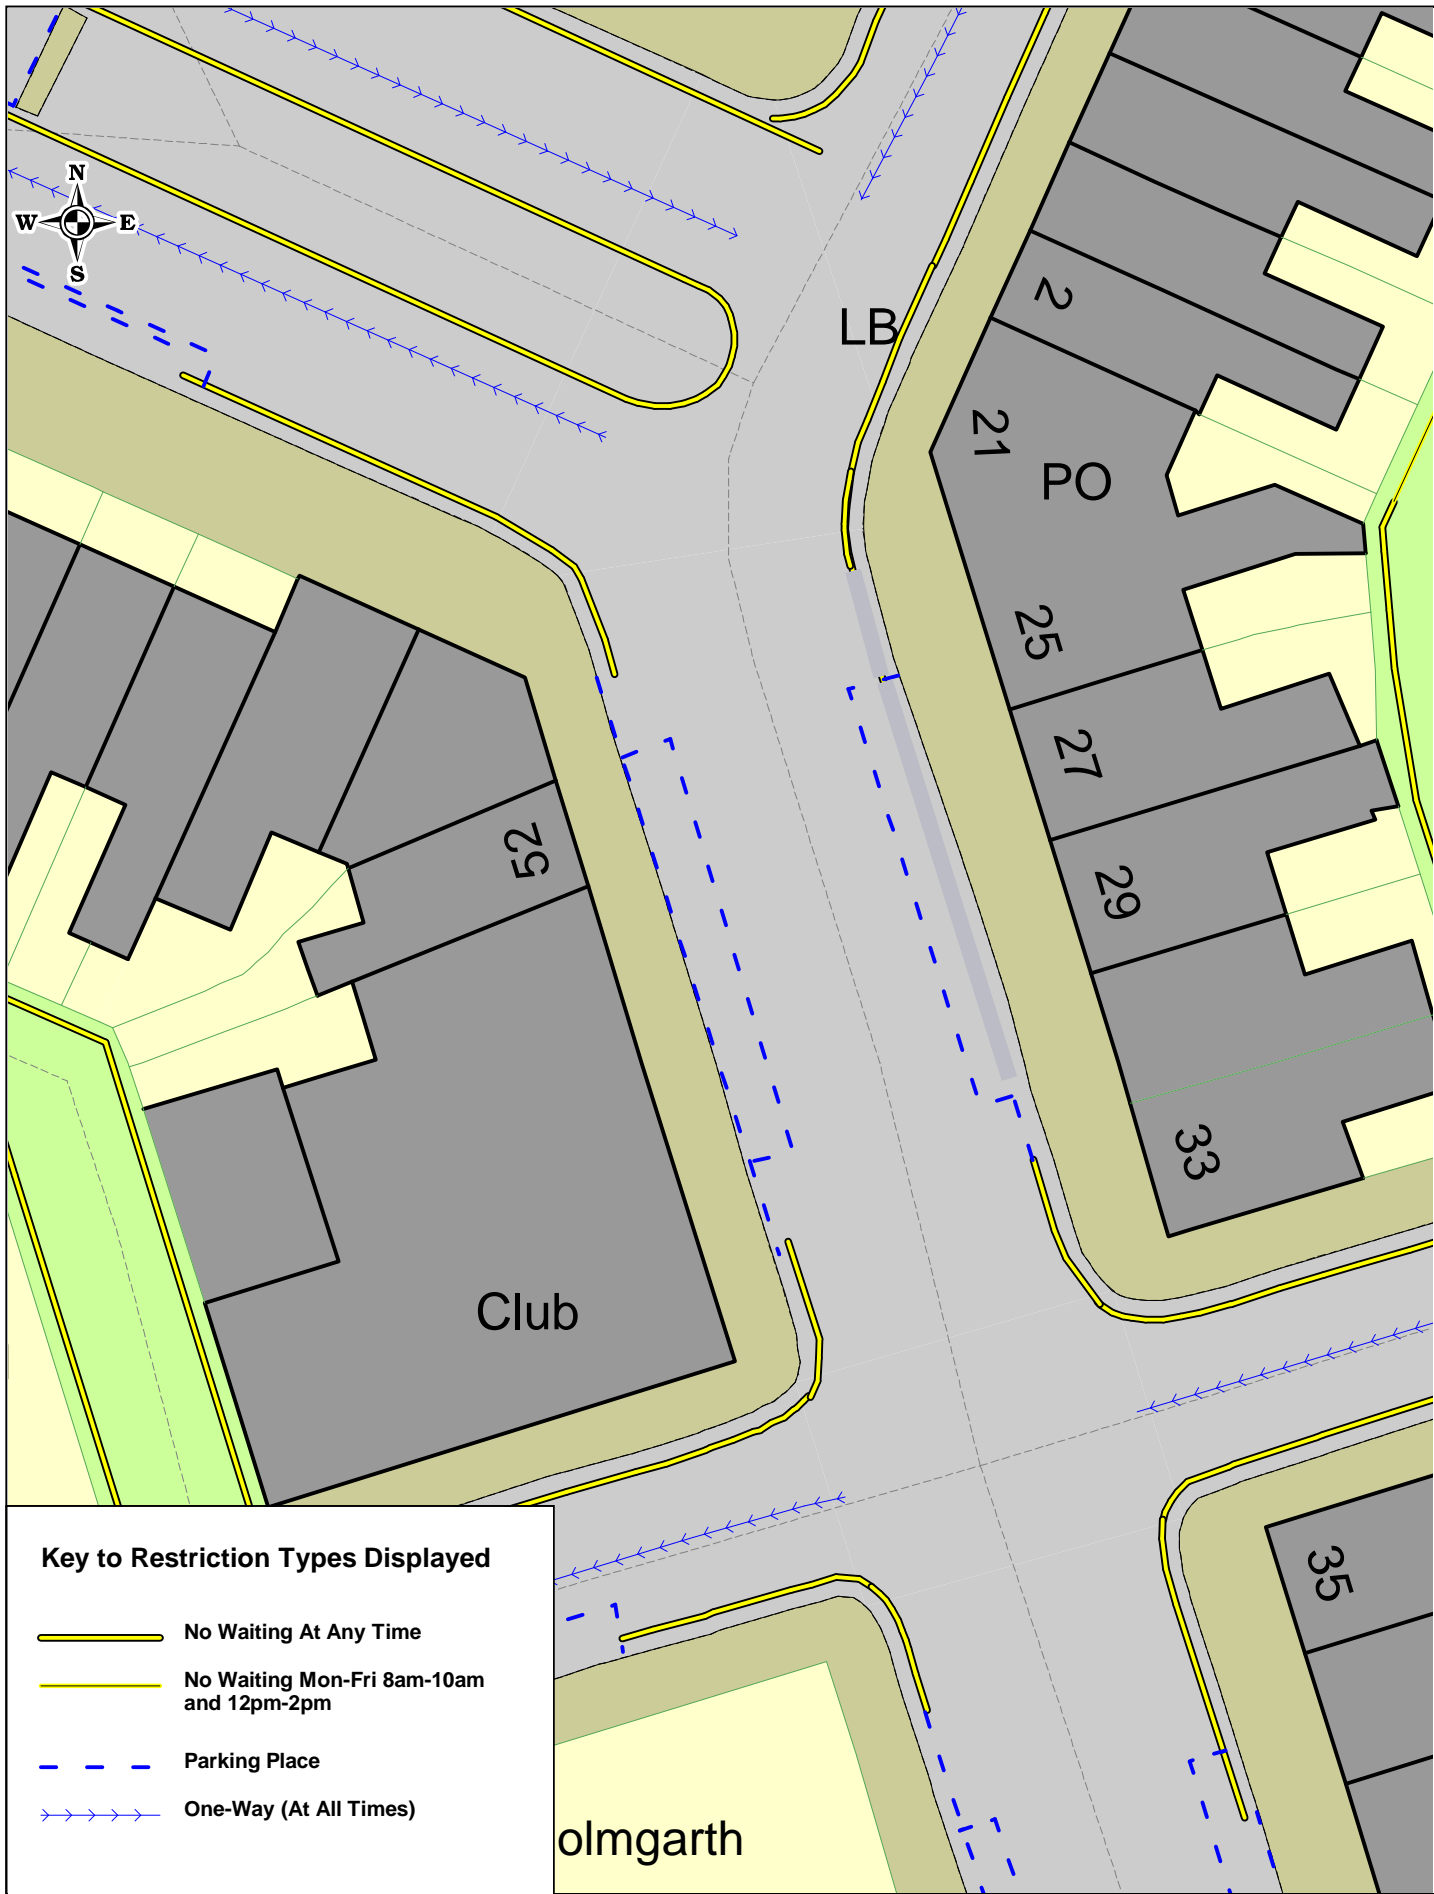

Key to Restriction Types Displayed

- No Waiting At Any Time
- No Waiting Mon-Fri 8am-10am and 12pm-2pm
- Parking Place
- One-Way (At All Times)

Ramsden Dock Road Barrow Proposed

SCALE	1 : 300
DATE	23/11/2021
DRAWING NO.	
DRAWN BY	
© Crown copyright. All rights reserved Cumbria County Council Licence No. 100019596 2011