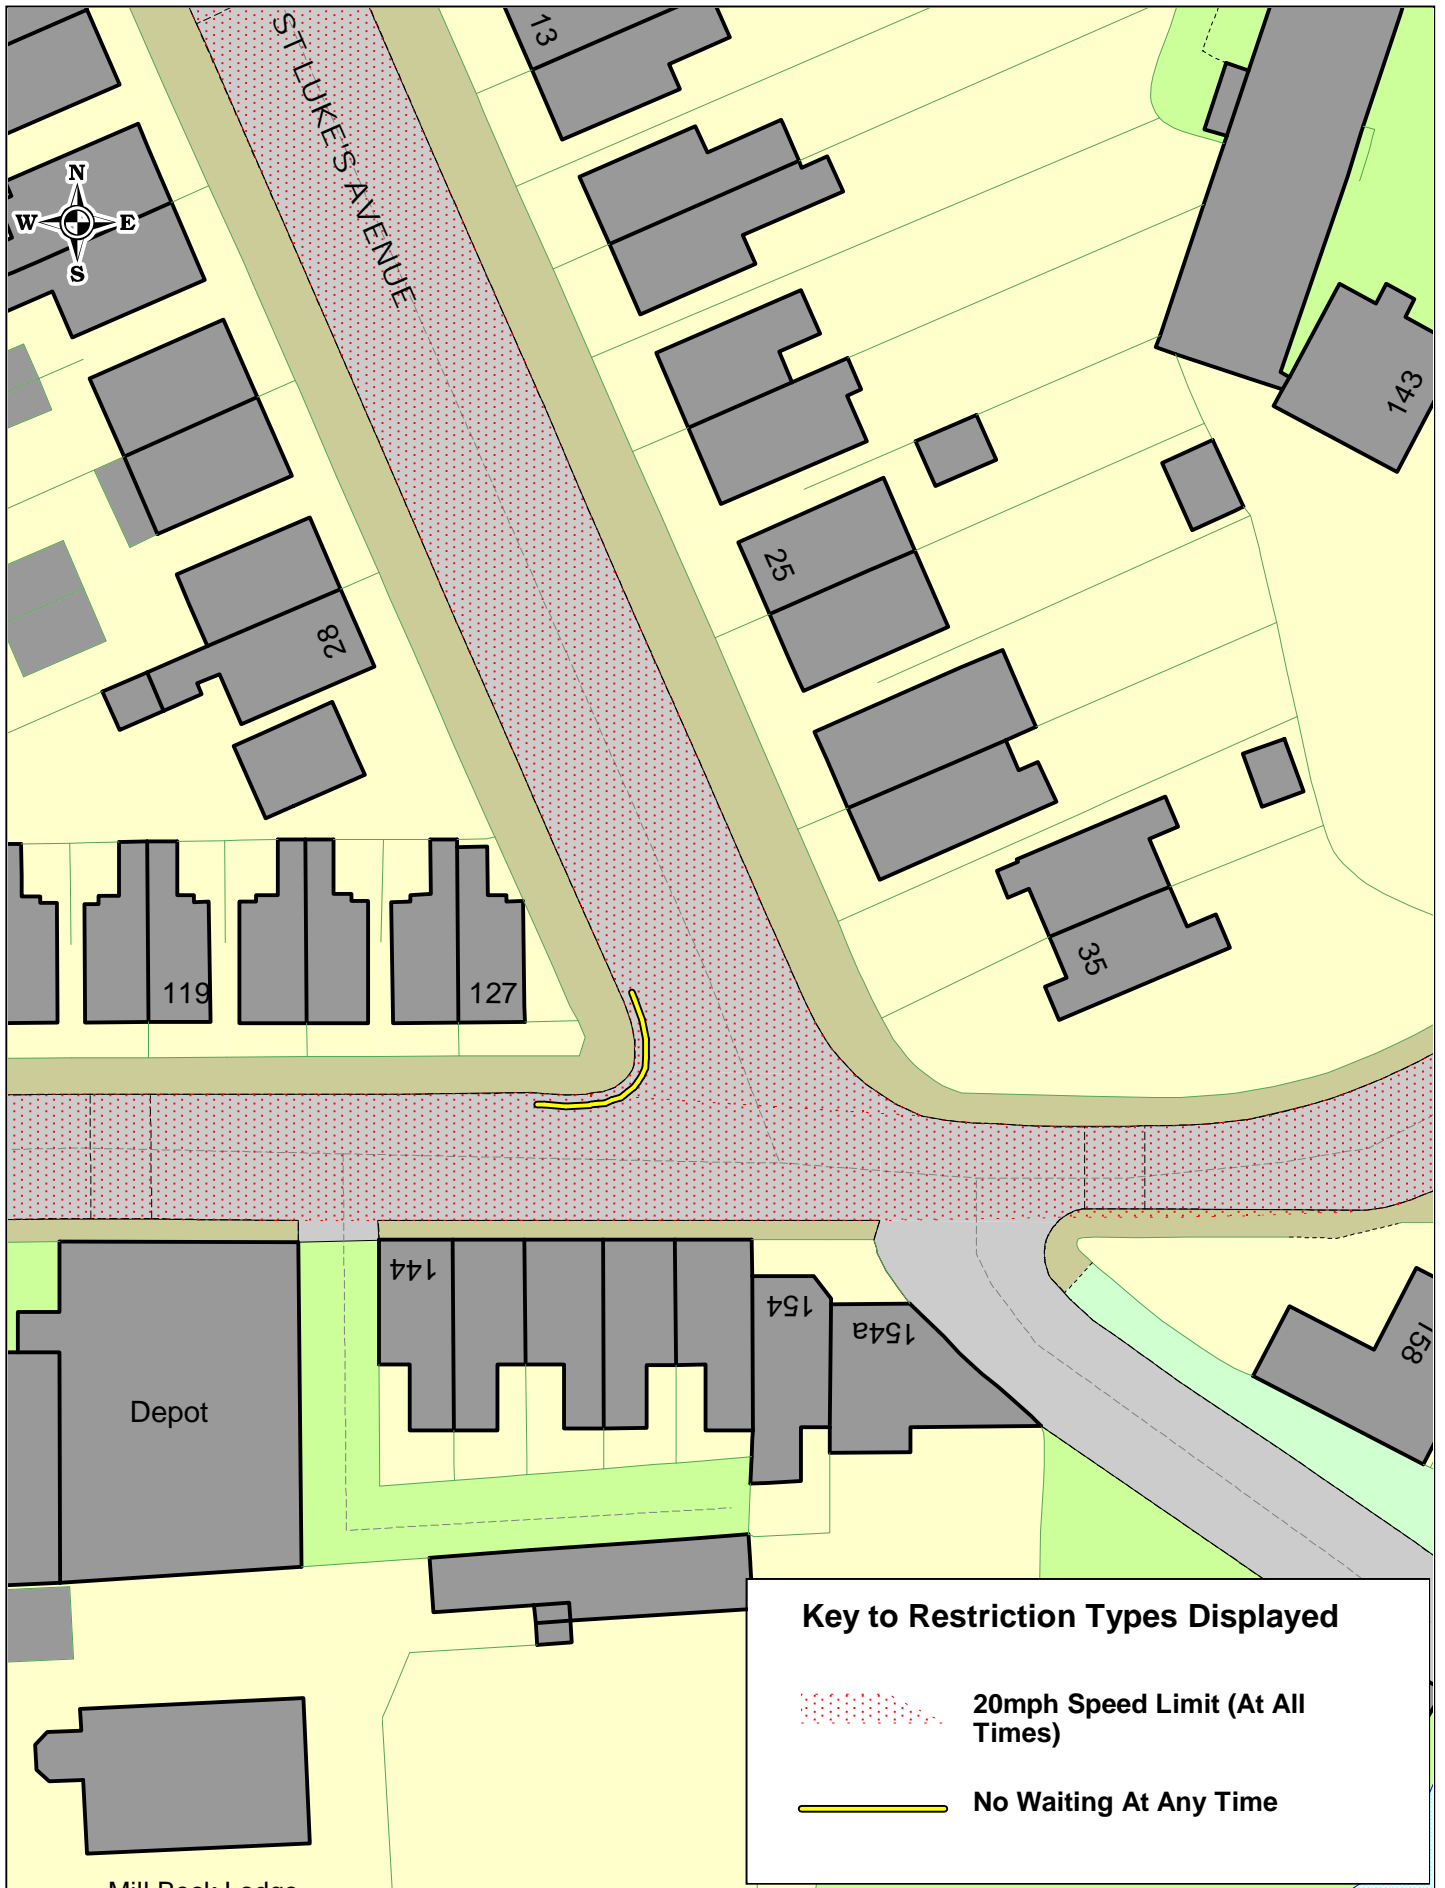

Key to Restriction Types Displayed

20mph Speed Limit (At All Times)

No Waiting At Any Time

Mill Beck Lodge

**St Lukes Avenue/Salthouse Road Barrow
Proposed**

SCALE	1 : 500
DATE	17/11/2021
DRAWING NO.	
DRAWN BY	
© Crown copyright. All rights reserved Cumbria County Council Licence No. 100019596 2011