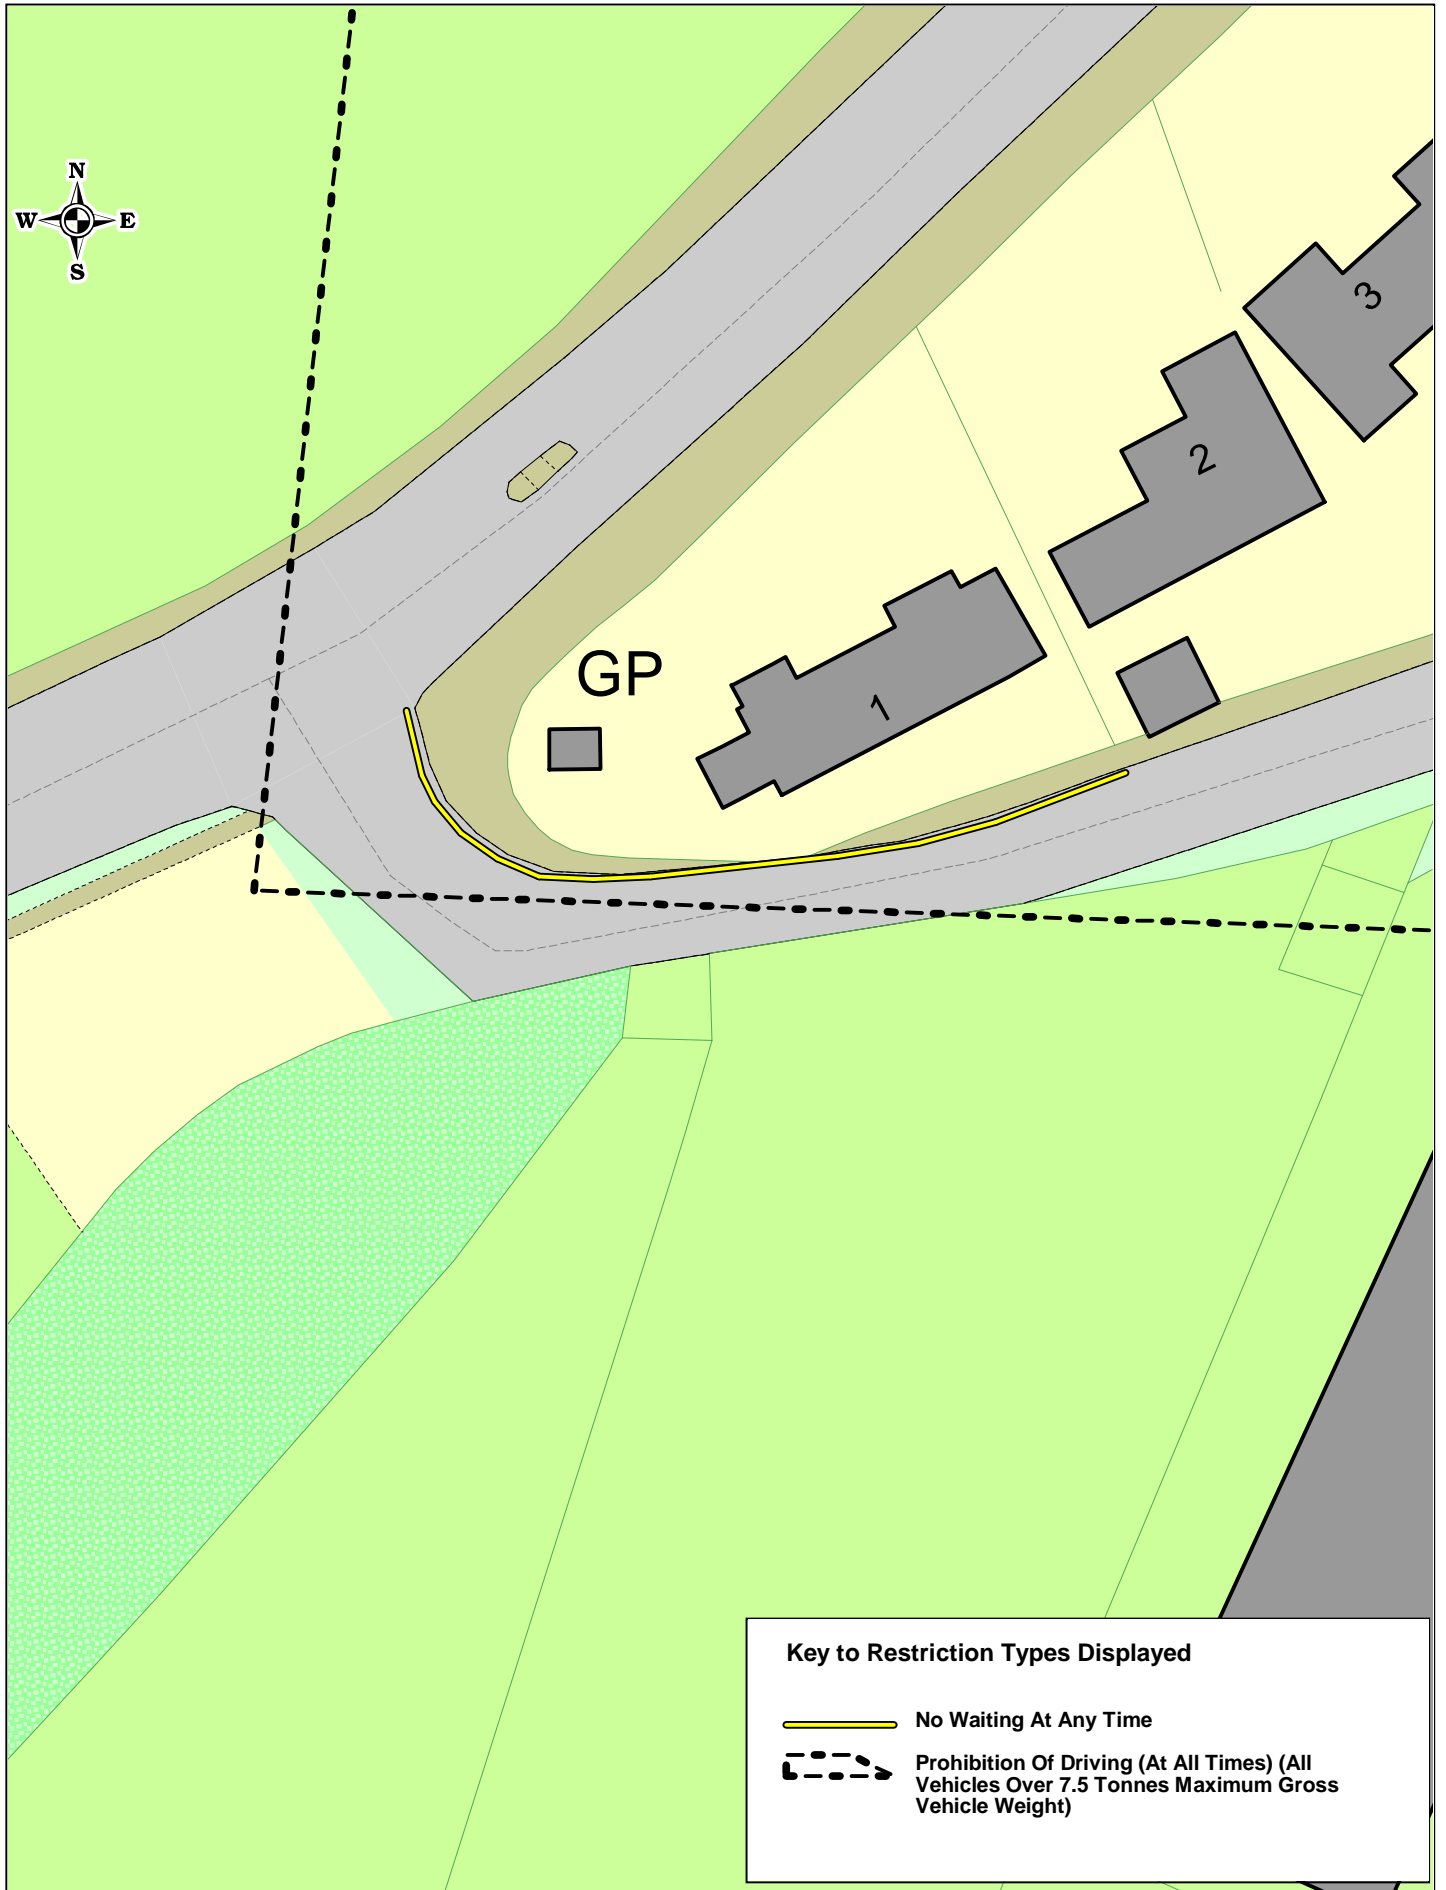

Key to Restriction Types Displayed

Prohibition Of Driving (At All Times) (All Vehicles Over 7.5 Tonnes Maximum Gross Vehicle Weight)

Long Lane Dalton Existing

SCALE	1 : 500
DATE	22/11/2021
DRAWING NO.	
DRAWN BY	
© Crown copyright. All rights reserved Cumbria County Council Licence No. 100019596 2011	