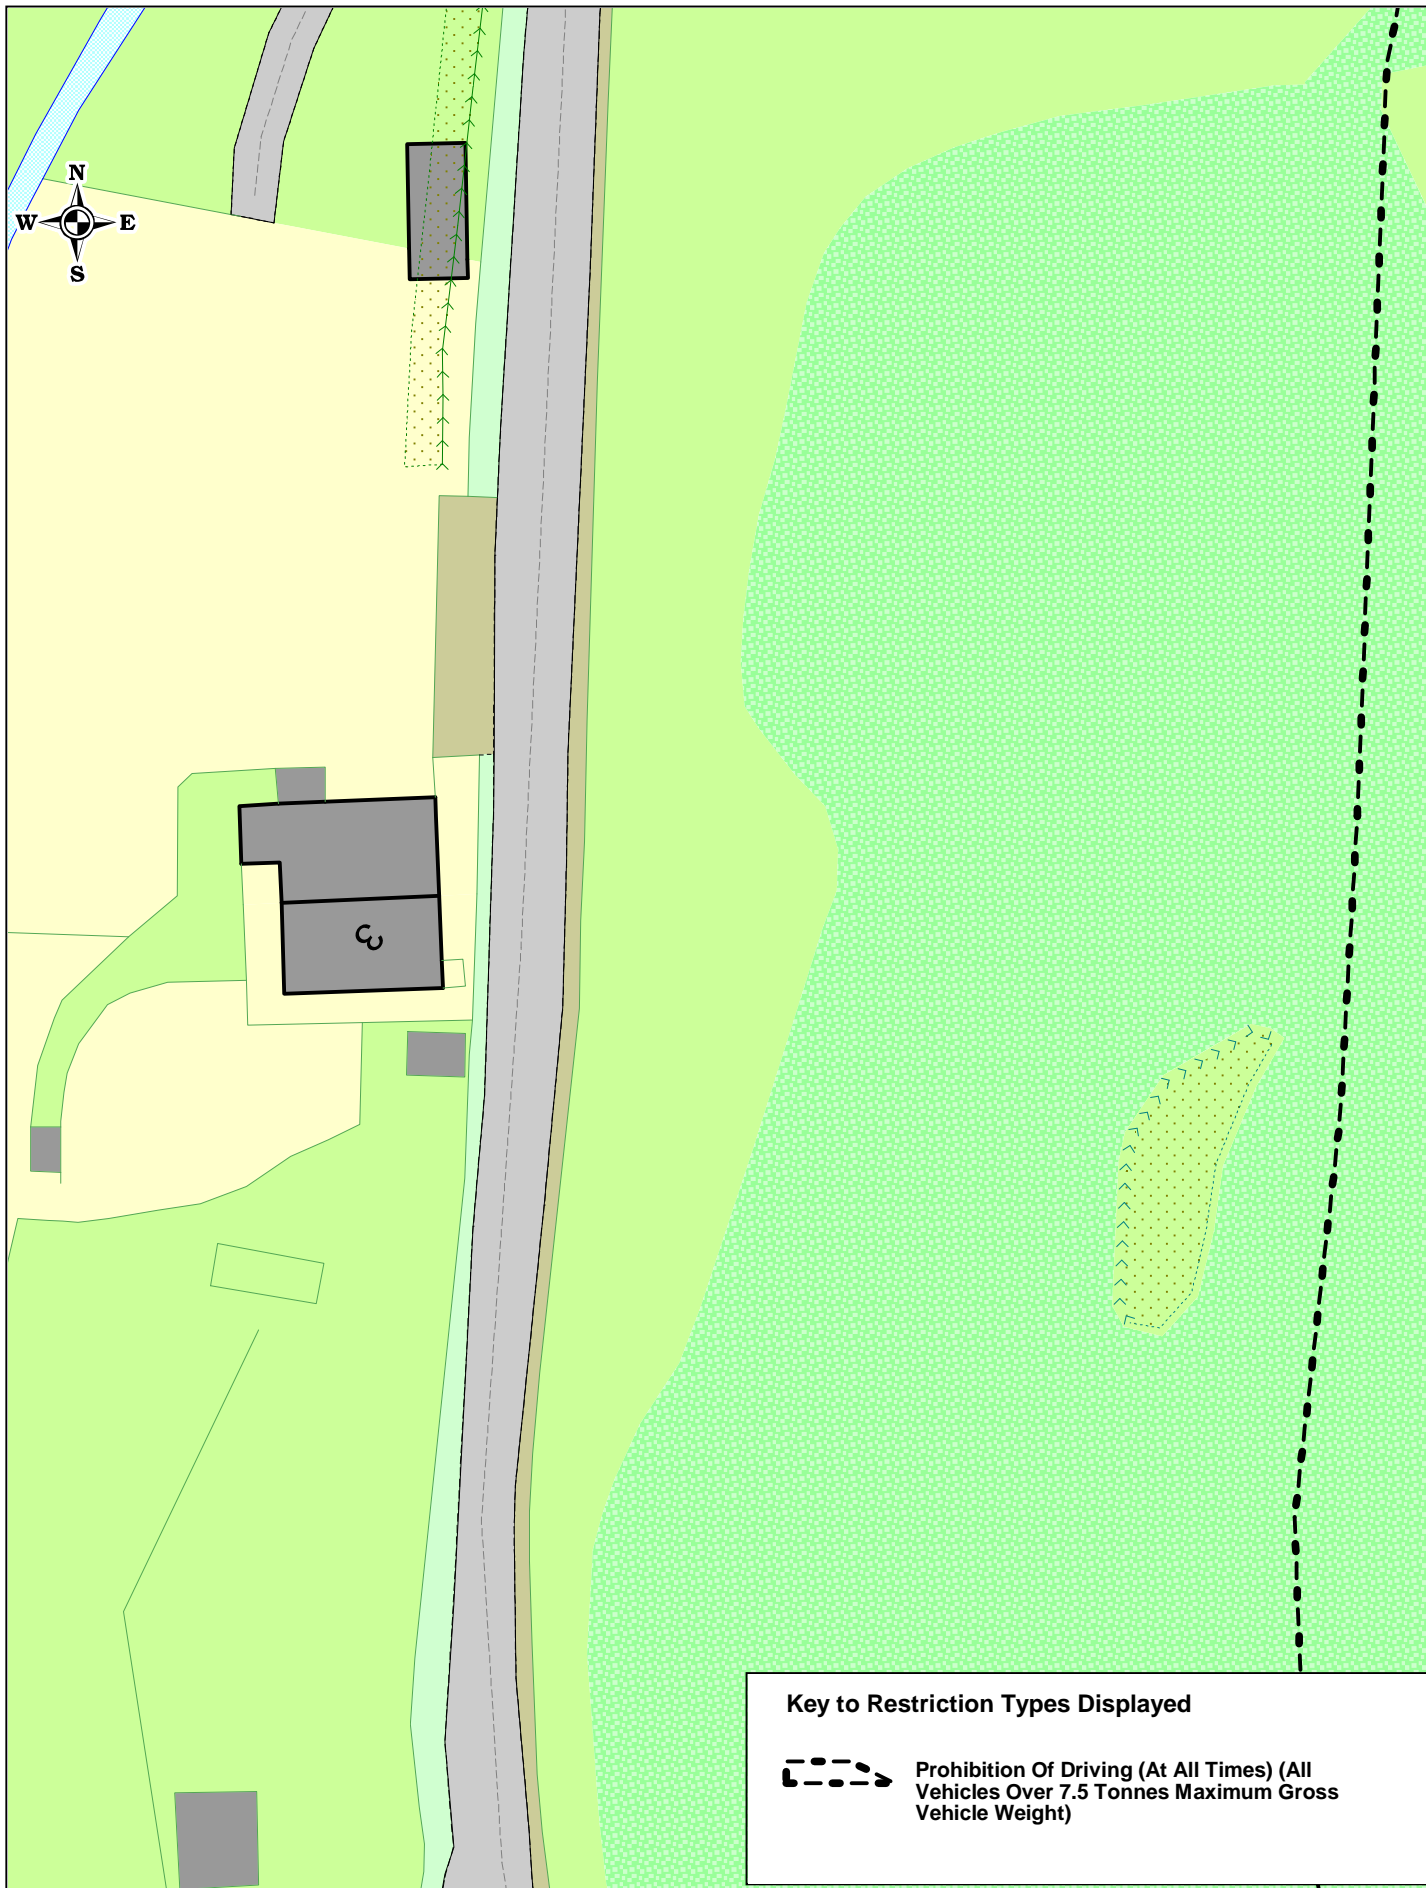

Key to Restriction Types Displayed

Prohibition Of Driving (At All Times) (All Vehicles Over 7.5 Tonnes Maximum Gross Vehicle Weight)