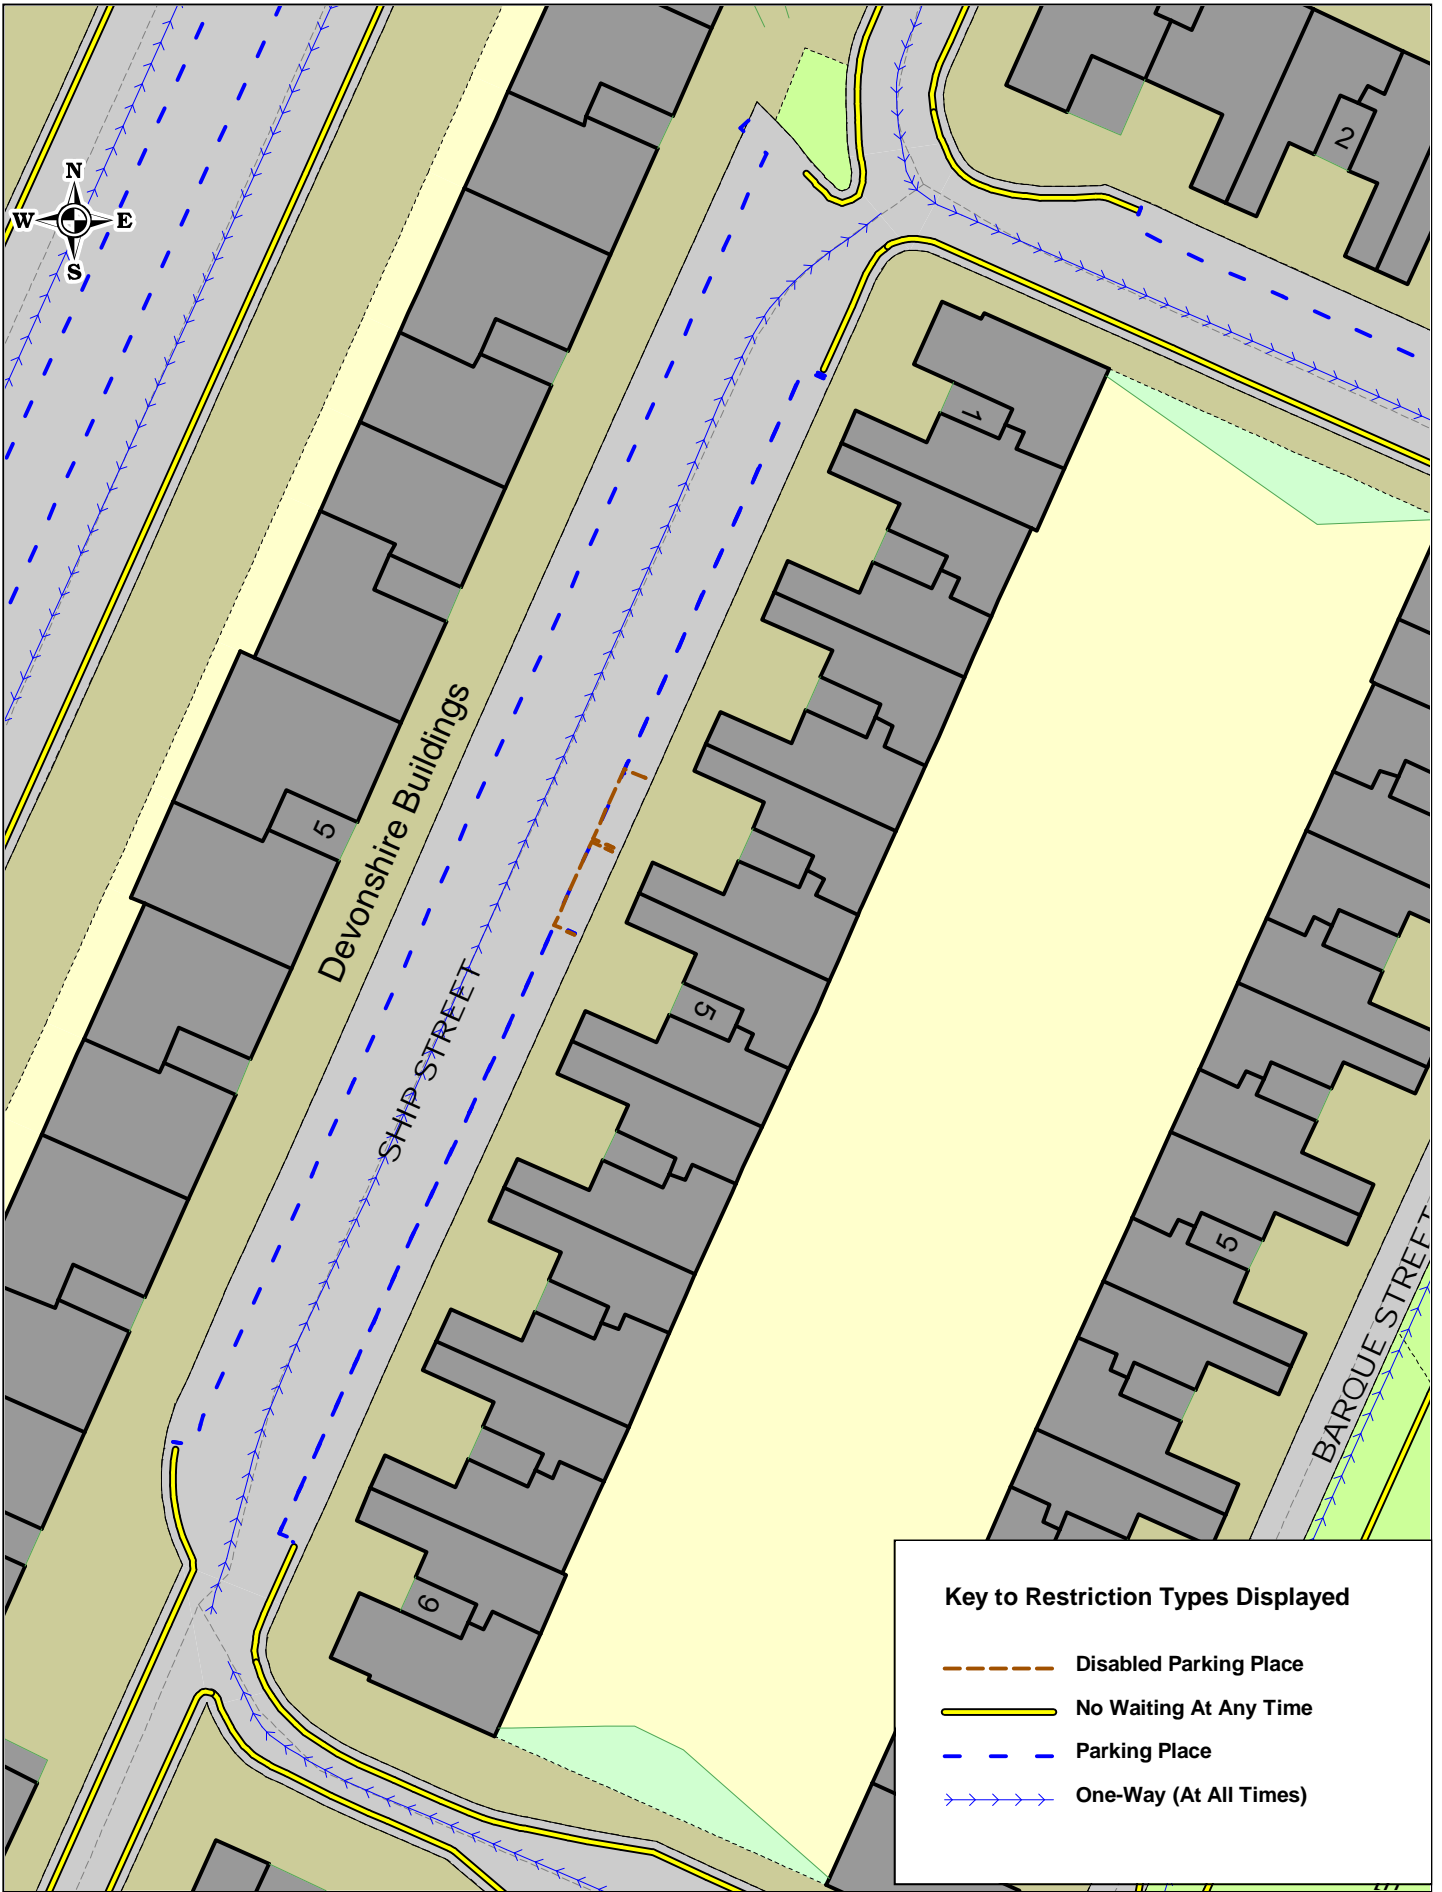

Key to Restriction Types Displayed

- --- Disabled Parking Place
- No Waiting At Any Time
- --- Parking Place
- >>> One-Way (At All Times)

Ship Street Barrow Proposed

SCALE	1 : 500
DATE	26/11/2021
DRAWING NO.	
DRAWN BY	
© Crown copyright. All rights reserved Cumbria County Council Licence No. 100019596 2011