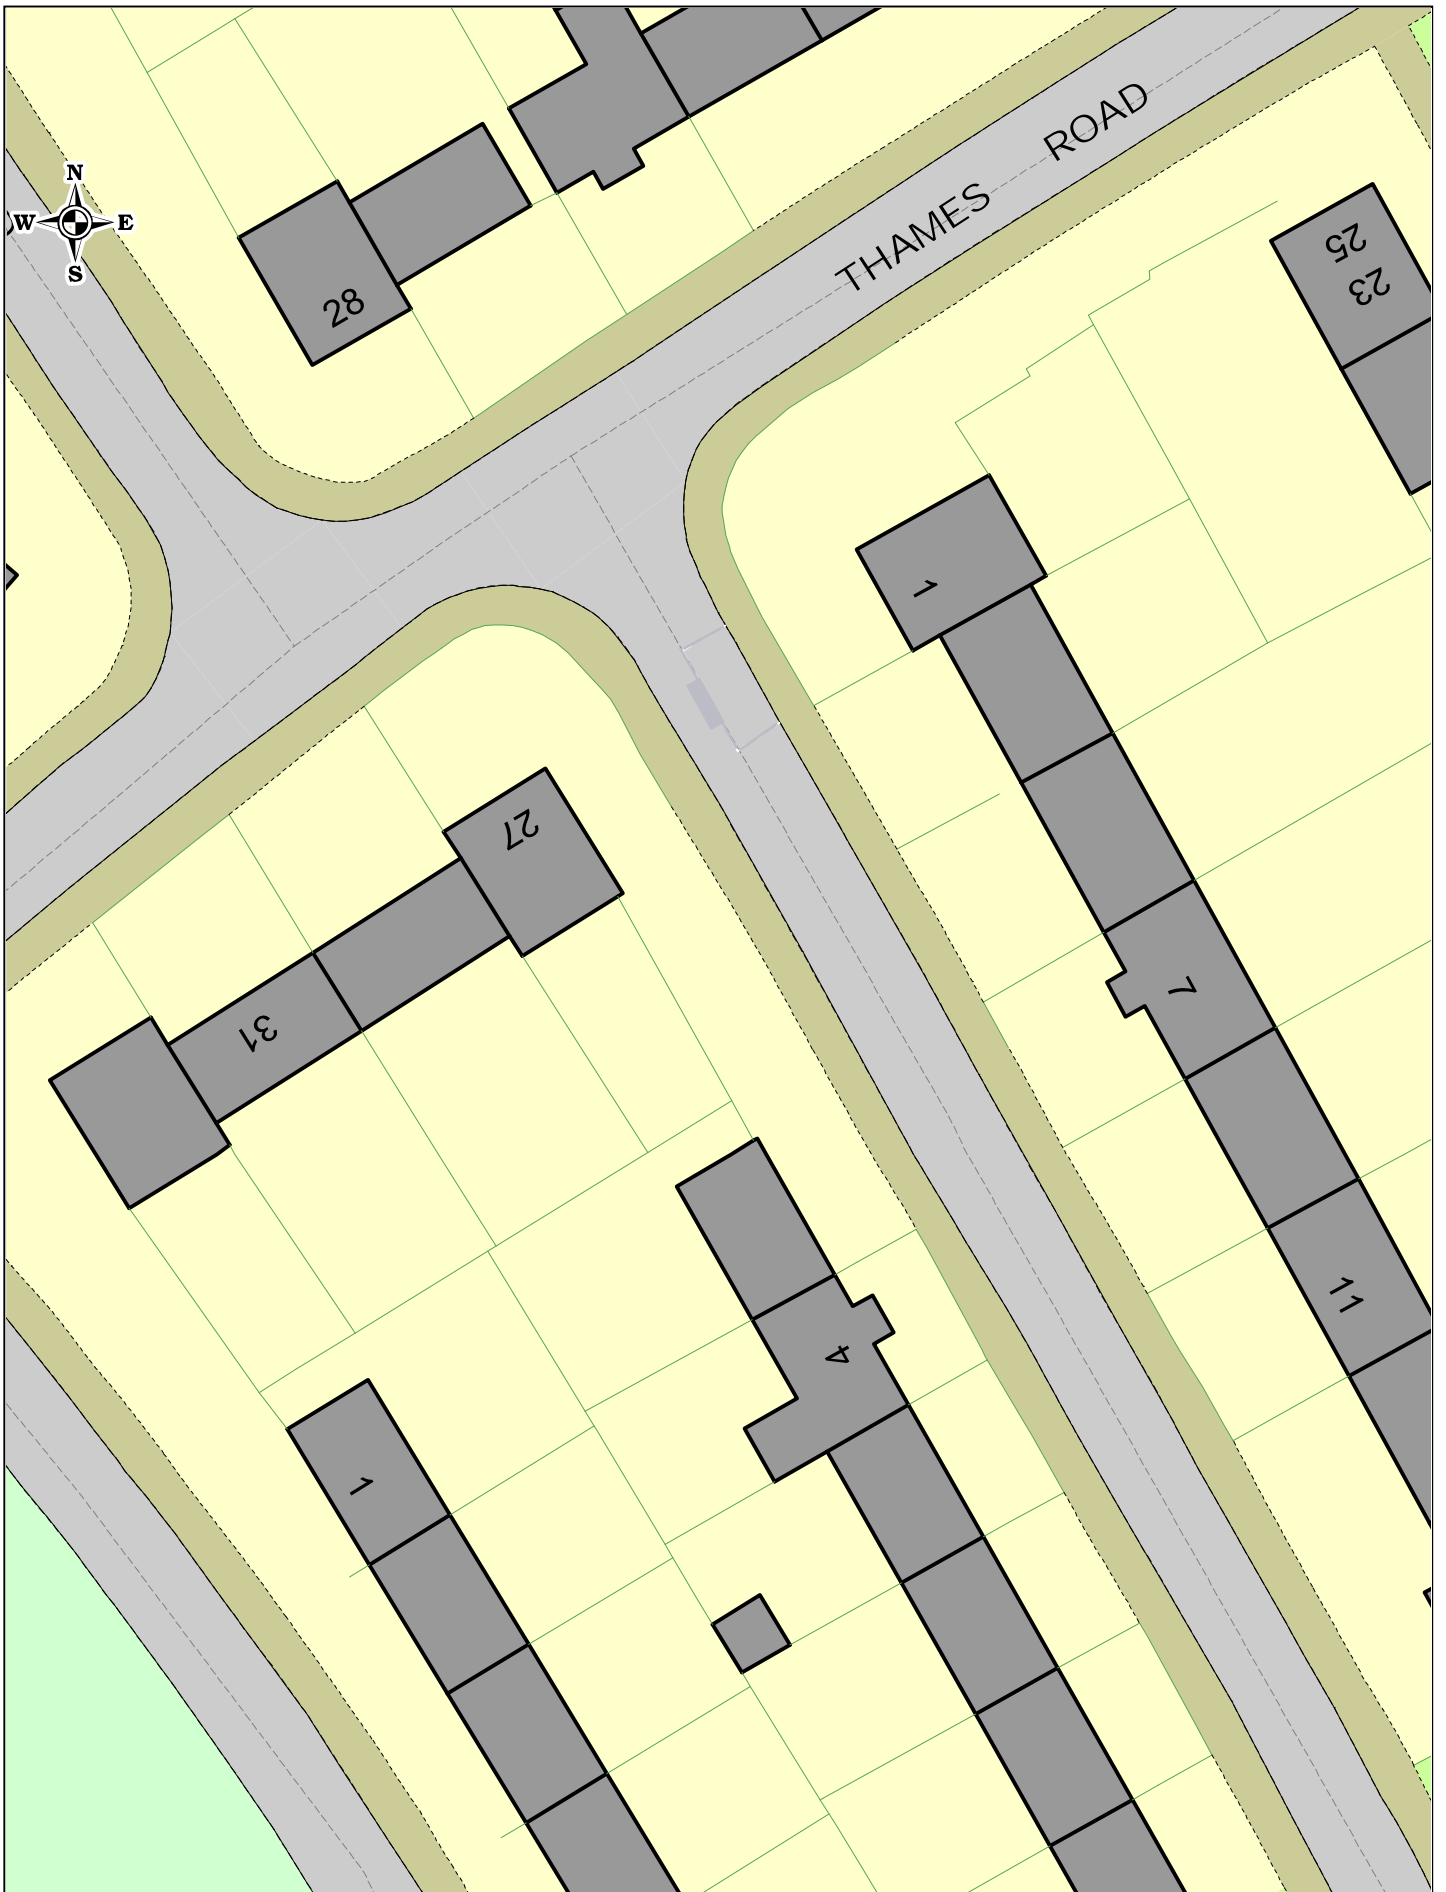

Key to Restriction Types Displayed

----- Disabled Parking Place (At All Times)

1 Tyne Road Barrow Existing

SCALE	1 : 400
DATE	09/11/2021
DRAWING NO.	
DRAWN BY	
© Crown copyright. All rights reserved Cumbria County Council Licence No. 100019596 2011	