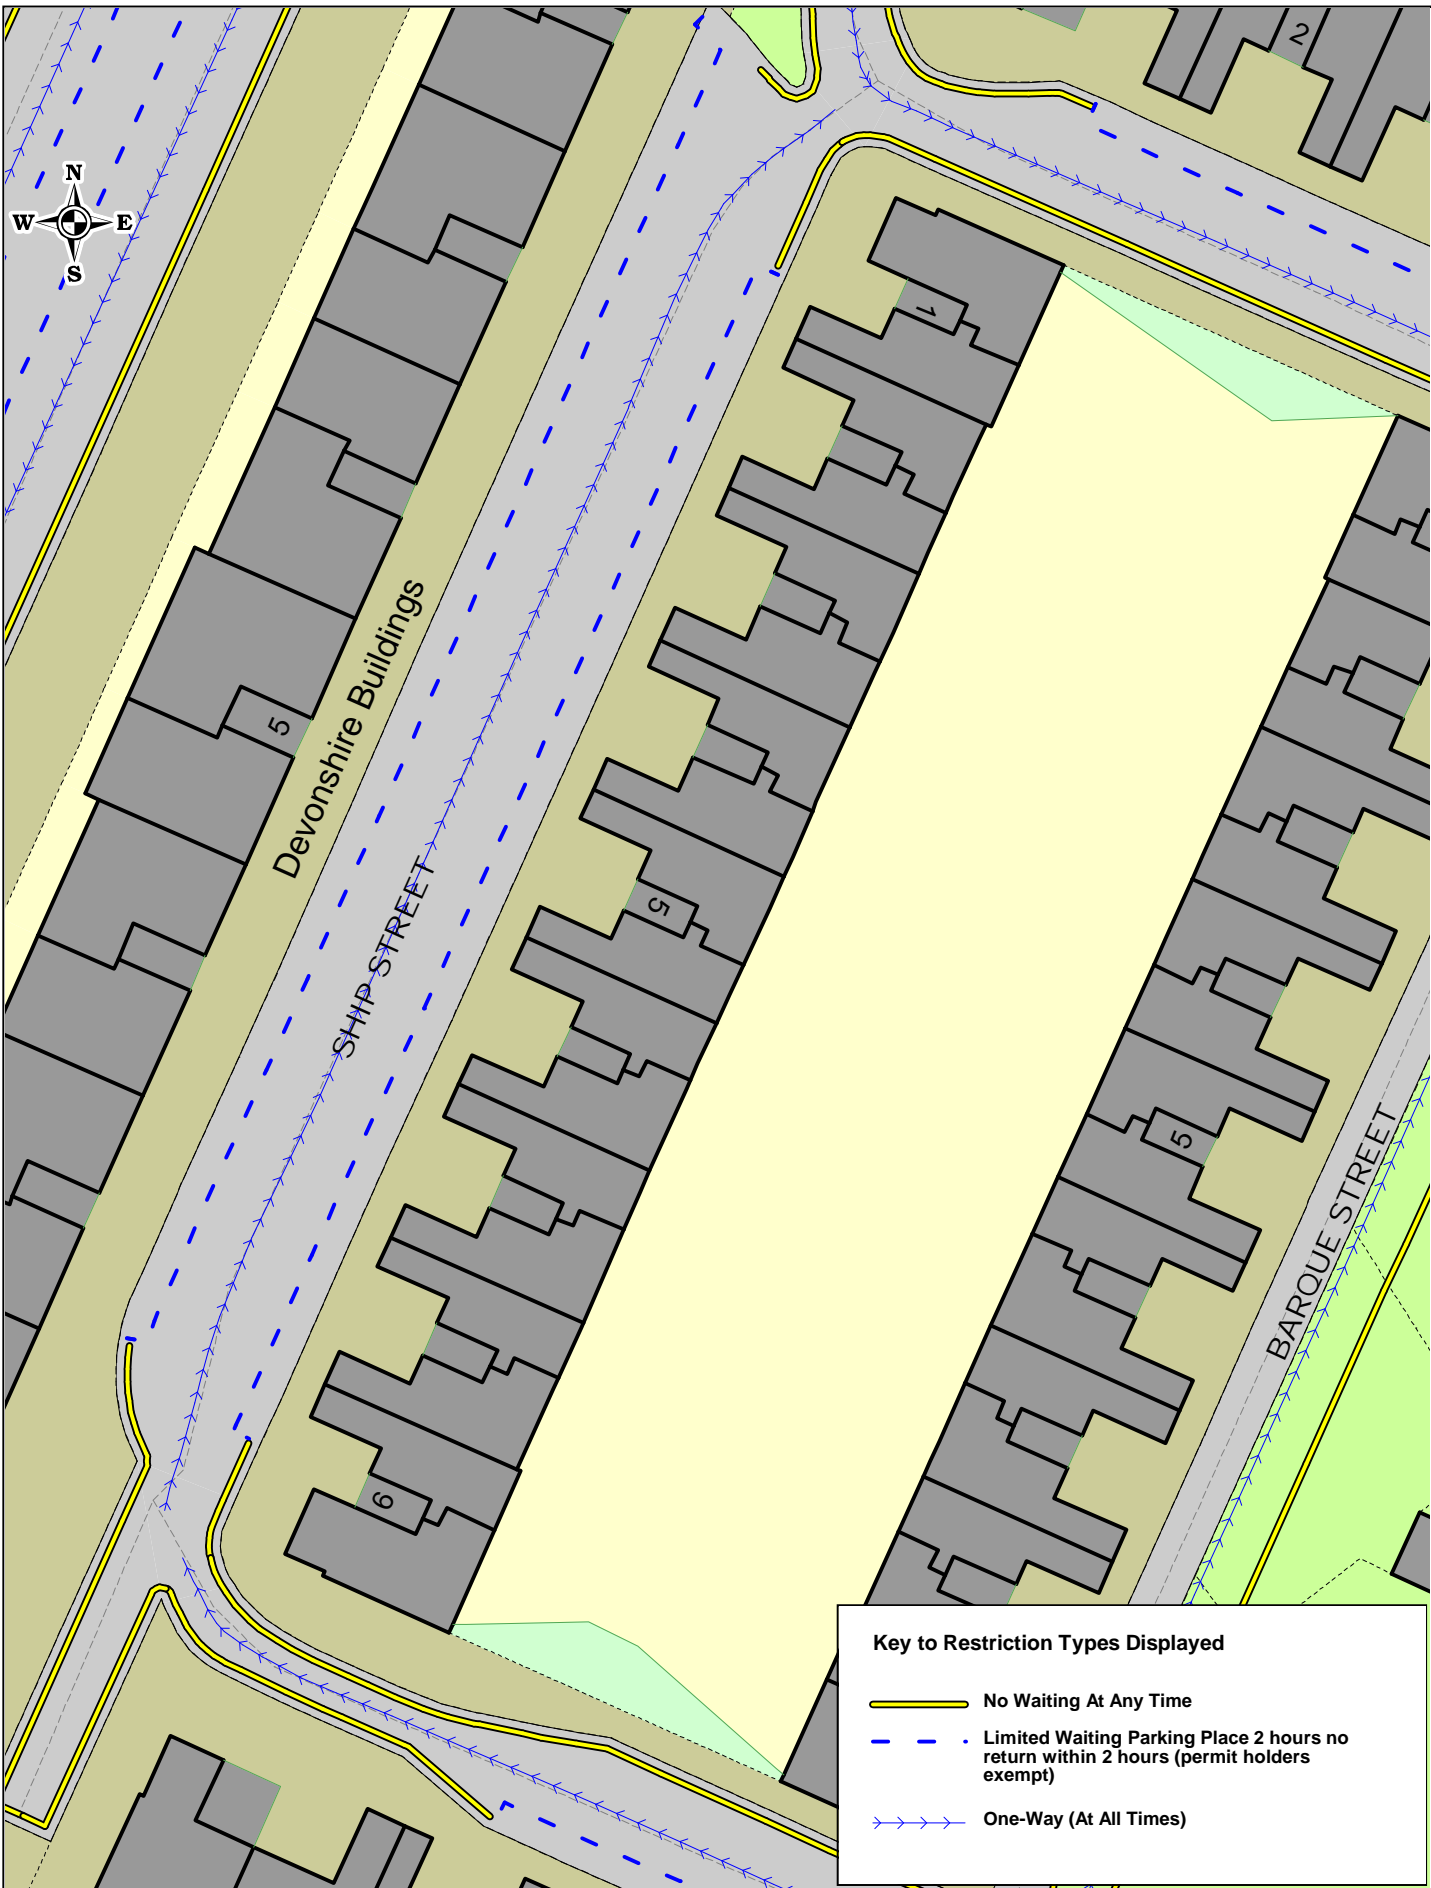

Key to Restriction Types Displayed

- No Waiting At Any Time
- Limited Waiting Parking Place 2 hours no return within 2 hours (permit holders exempt)
- One-Way (At All Times)