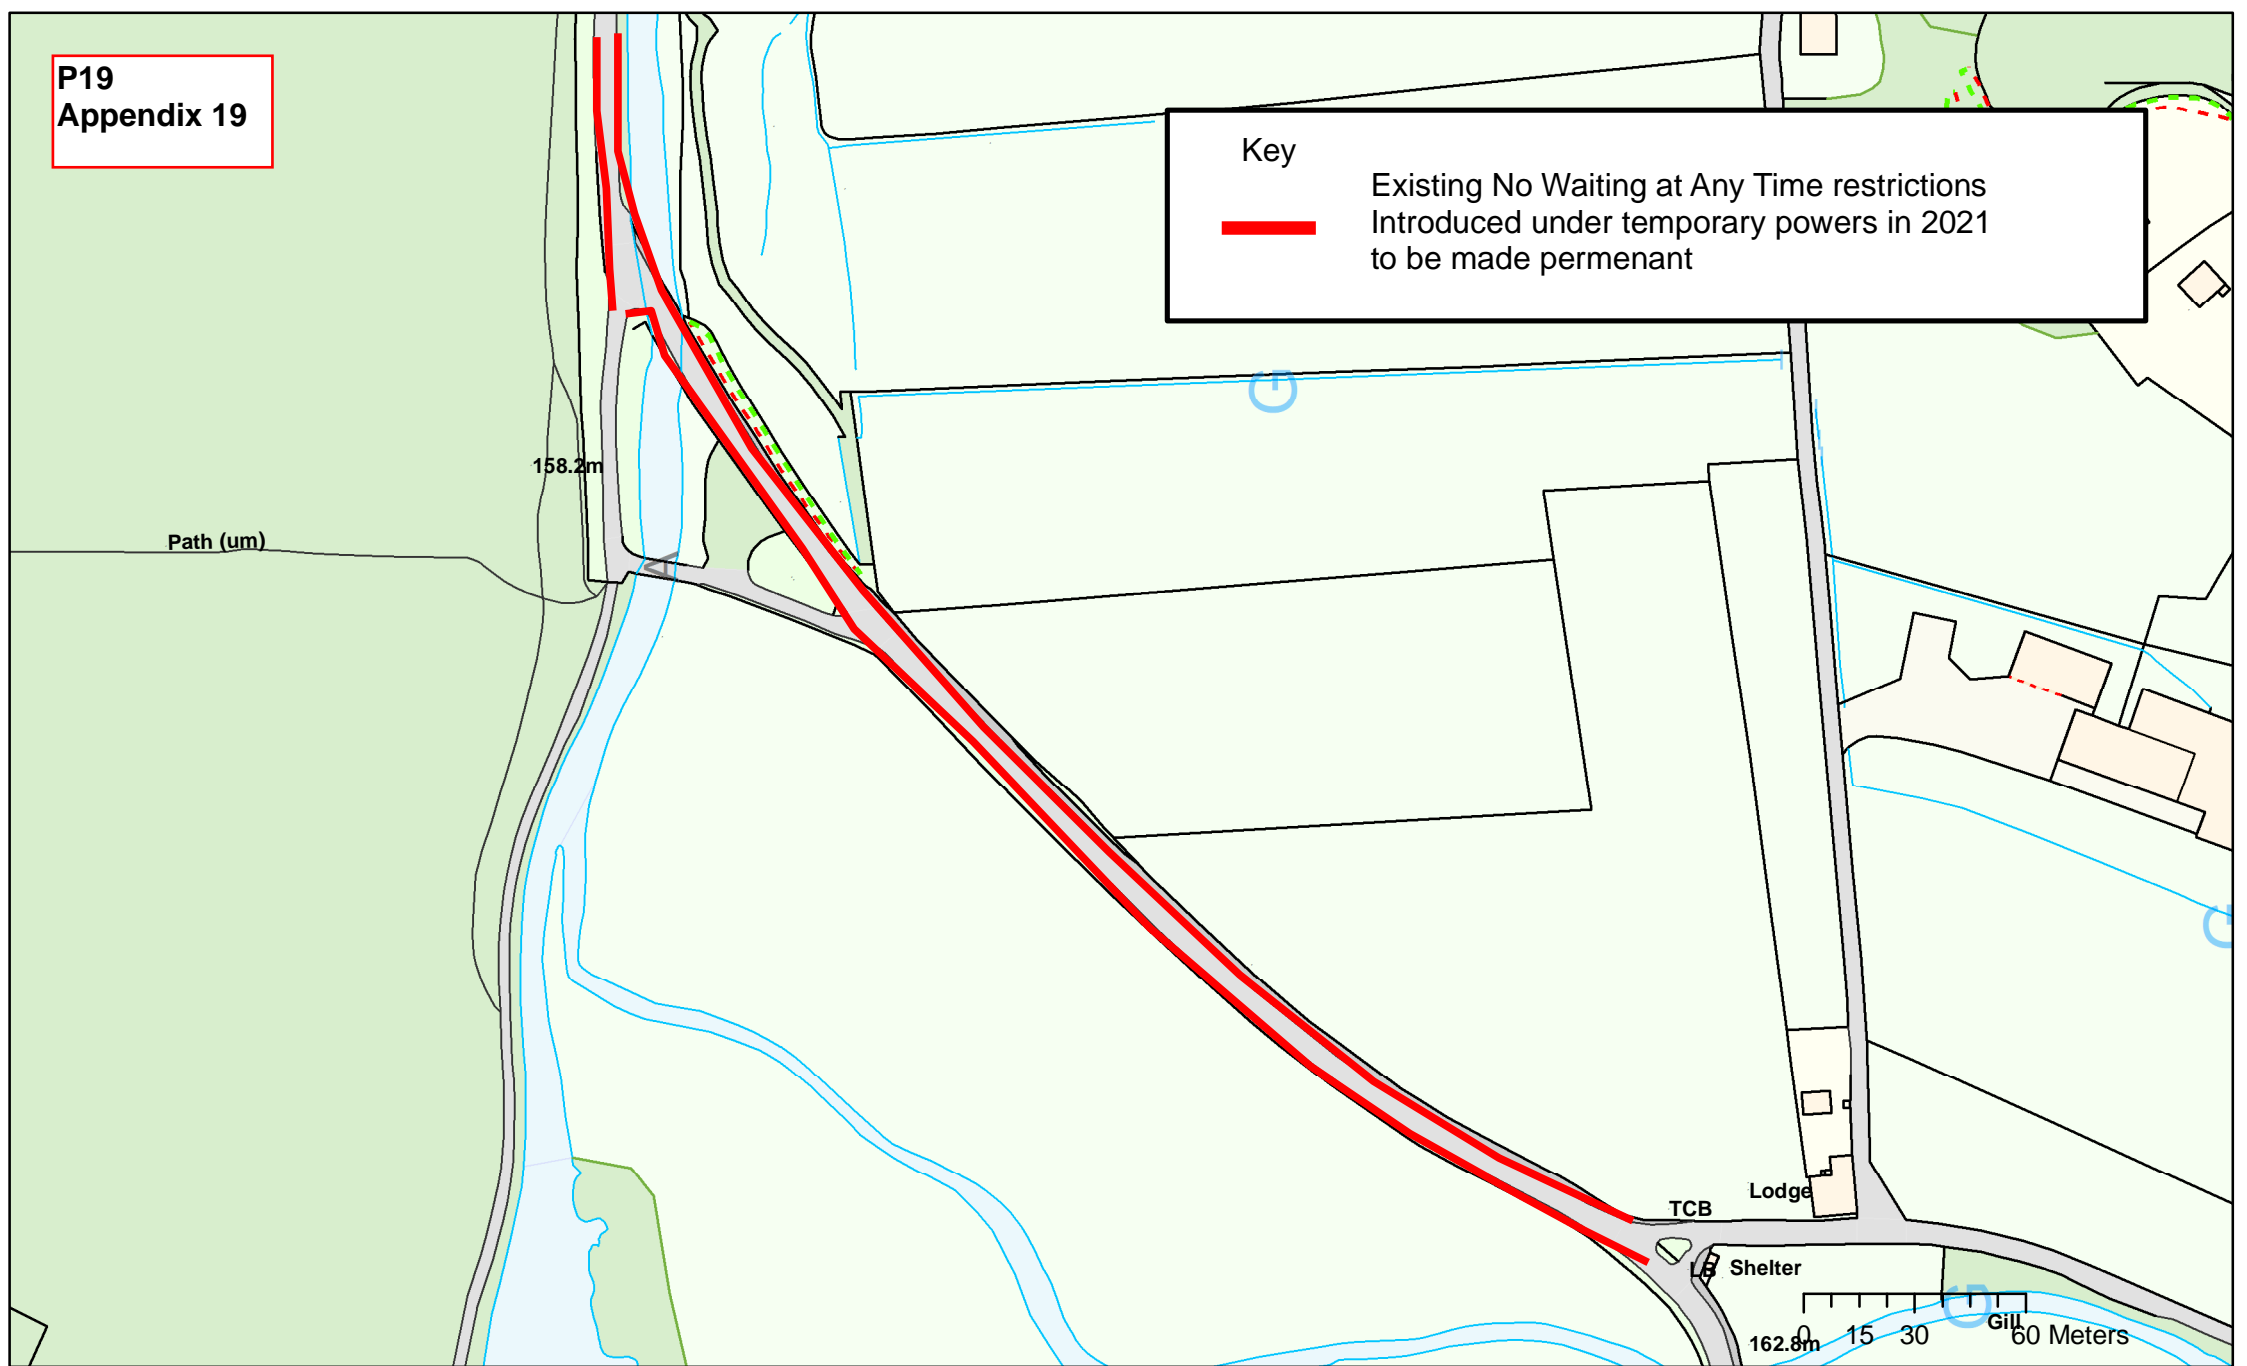

P19
Appendix 19

Key

Existing No Waiting at Any Time restrictions
 Introduced under temporary powers in 2021
 to be made permanent

Path (um)

158.2m

TCB
Lodge
Shelter

162.8m 15 30 60 Meters

Grid Ref	346465 524449
Dwg No.	A59204
Scheme Title	Proposed changed to the Eden Traffic Regulation Order A592 Cow Bridge, Hartsop
Road Number	A592