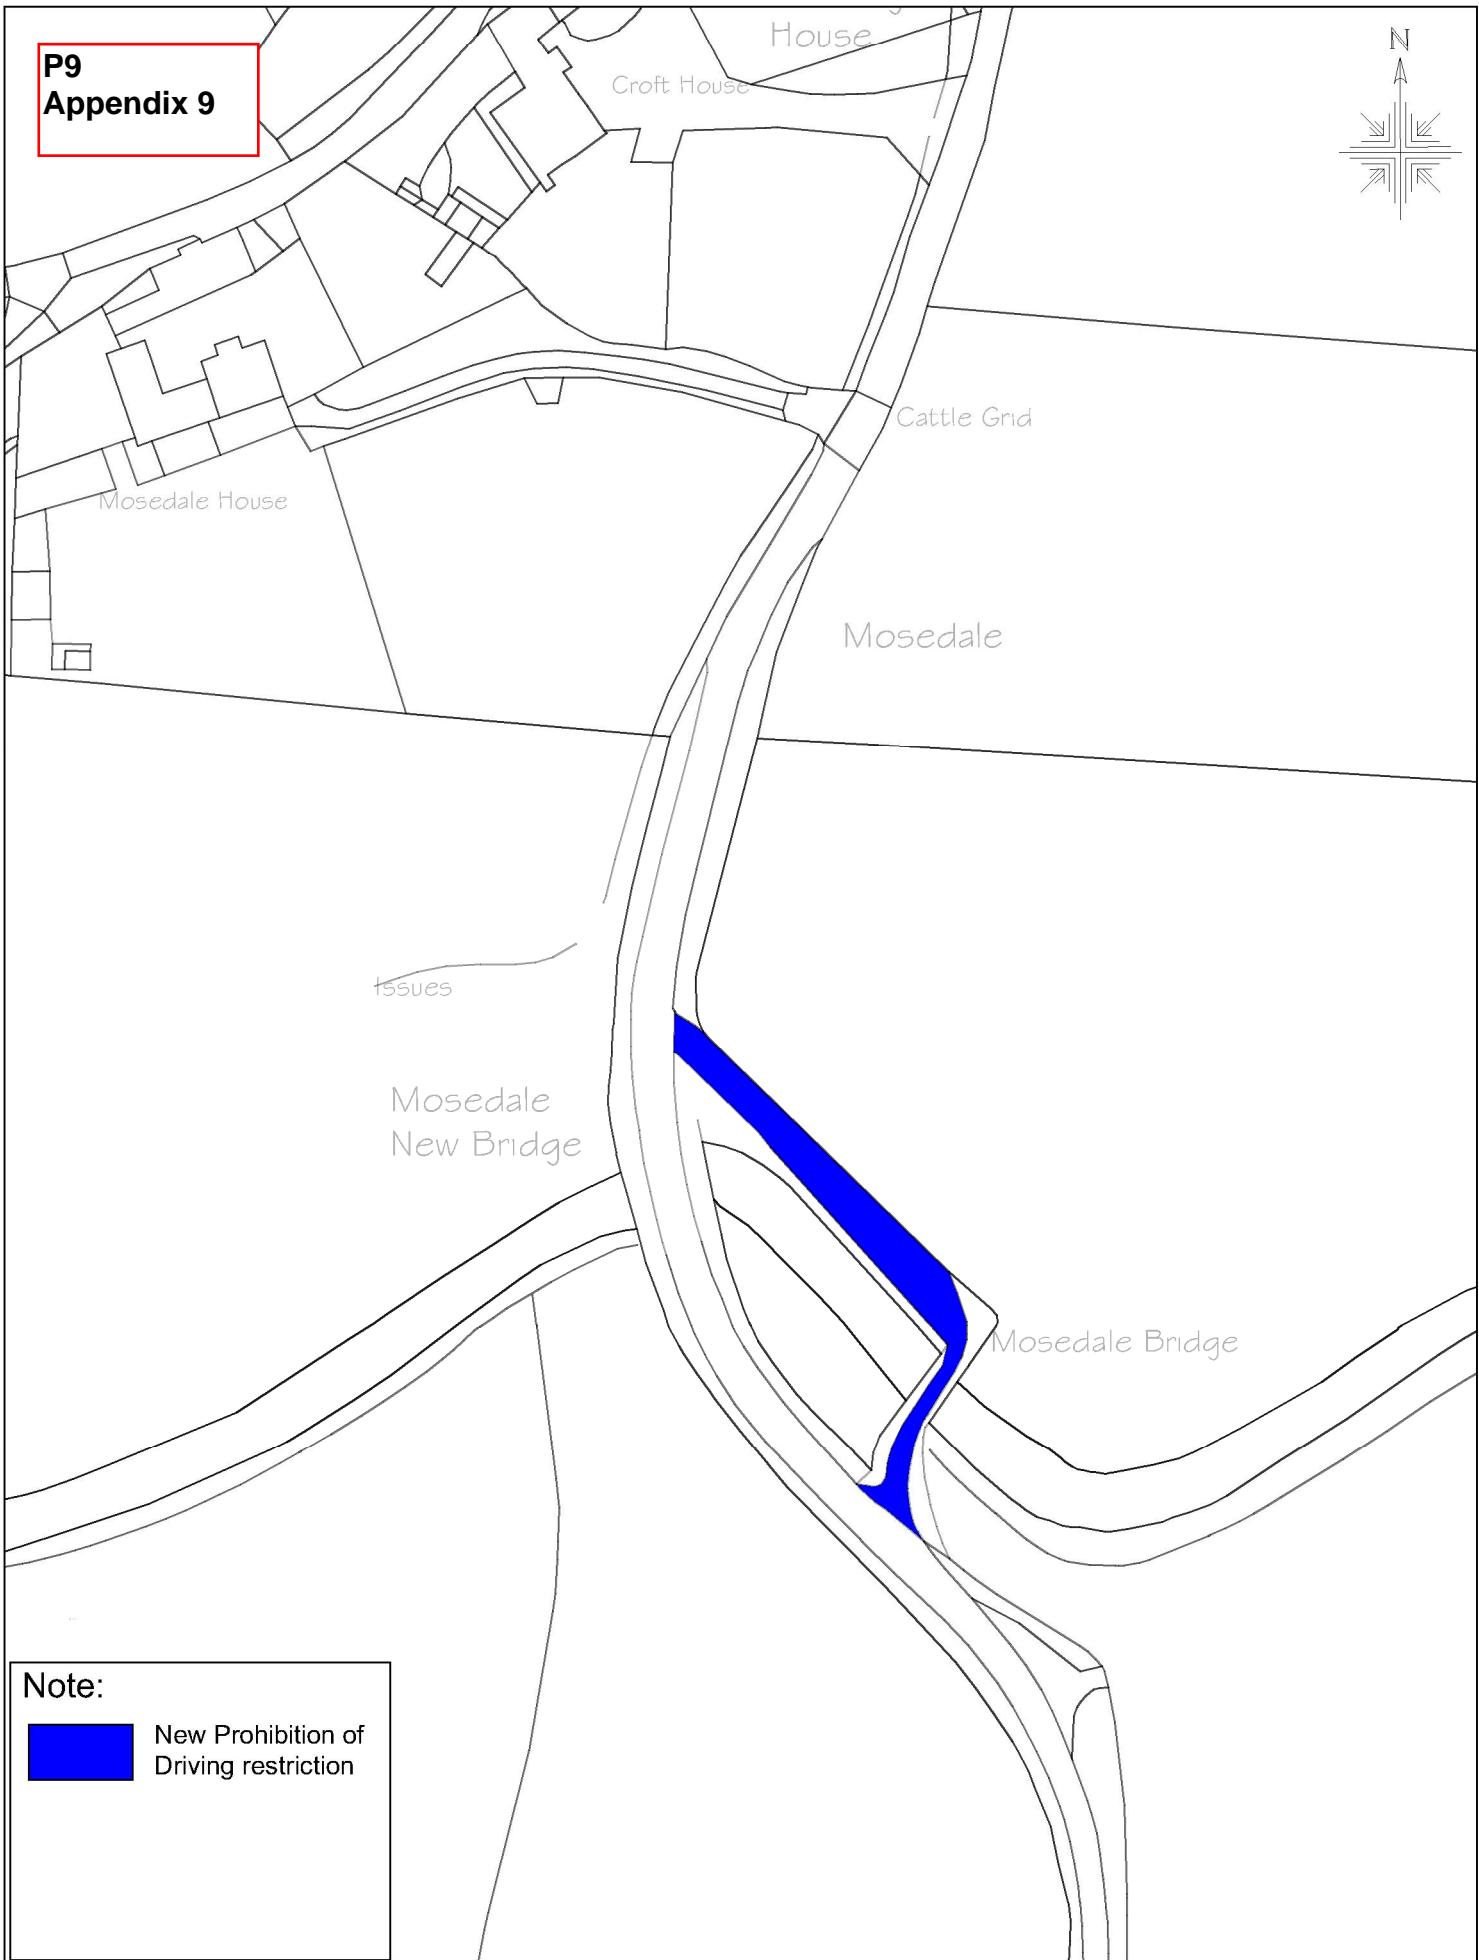

**P9  
Appendix 9**

**Note:**

New Prohibition of  
Driving restriction

Cumbria Highways  
Skirsgill Depot  
Penrith  
Cumbria  
CA10 2BQ  
Tel: 01768 812315  
Fax: 01768 812391

Prohibition of Driving  
Mosedale Old Bridge  
Mosedale  
Grid Ref 33566,532034

Crown Copyright Licence LA 100019596

Drawing No:	/
Scale: NTS/	Date: Feb22
Drawn: JBM	Checked: LM