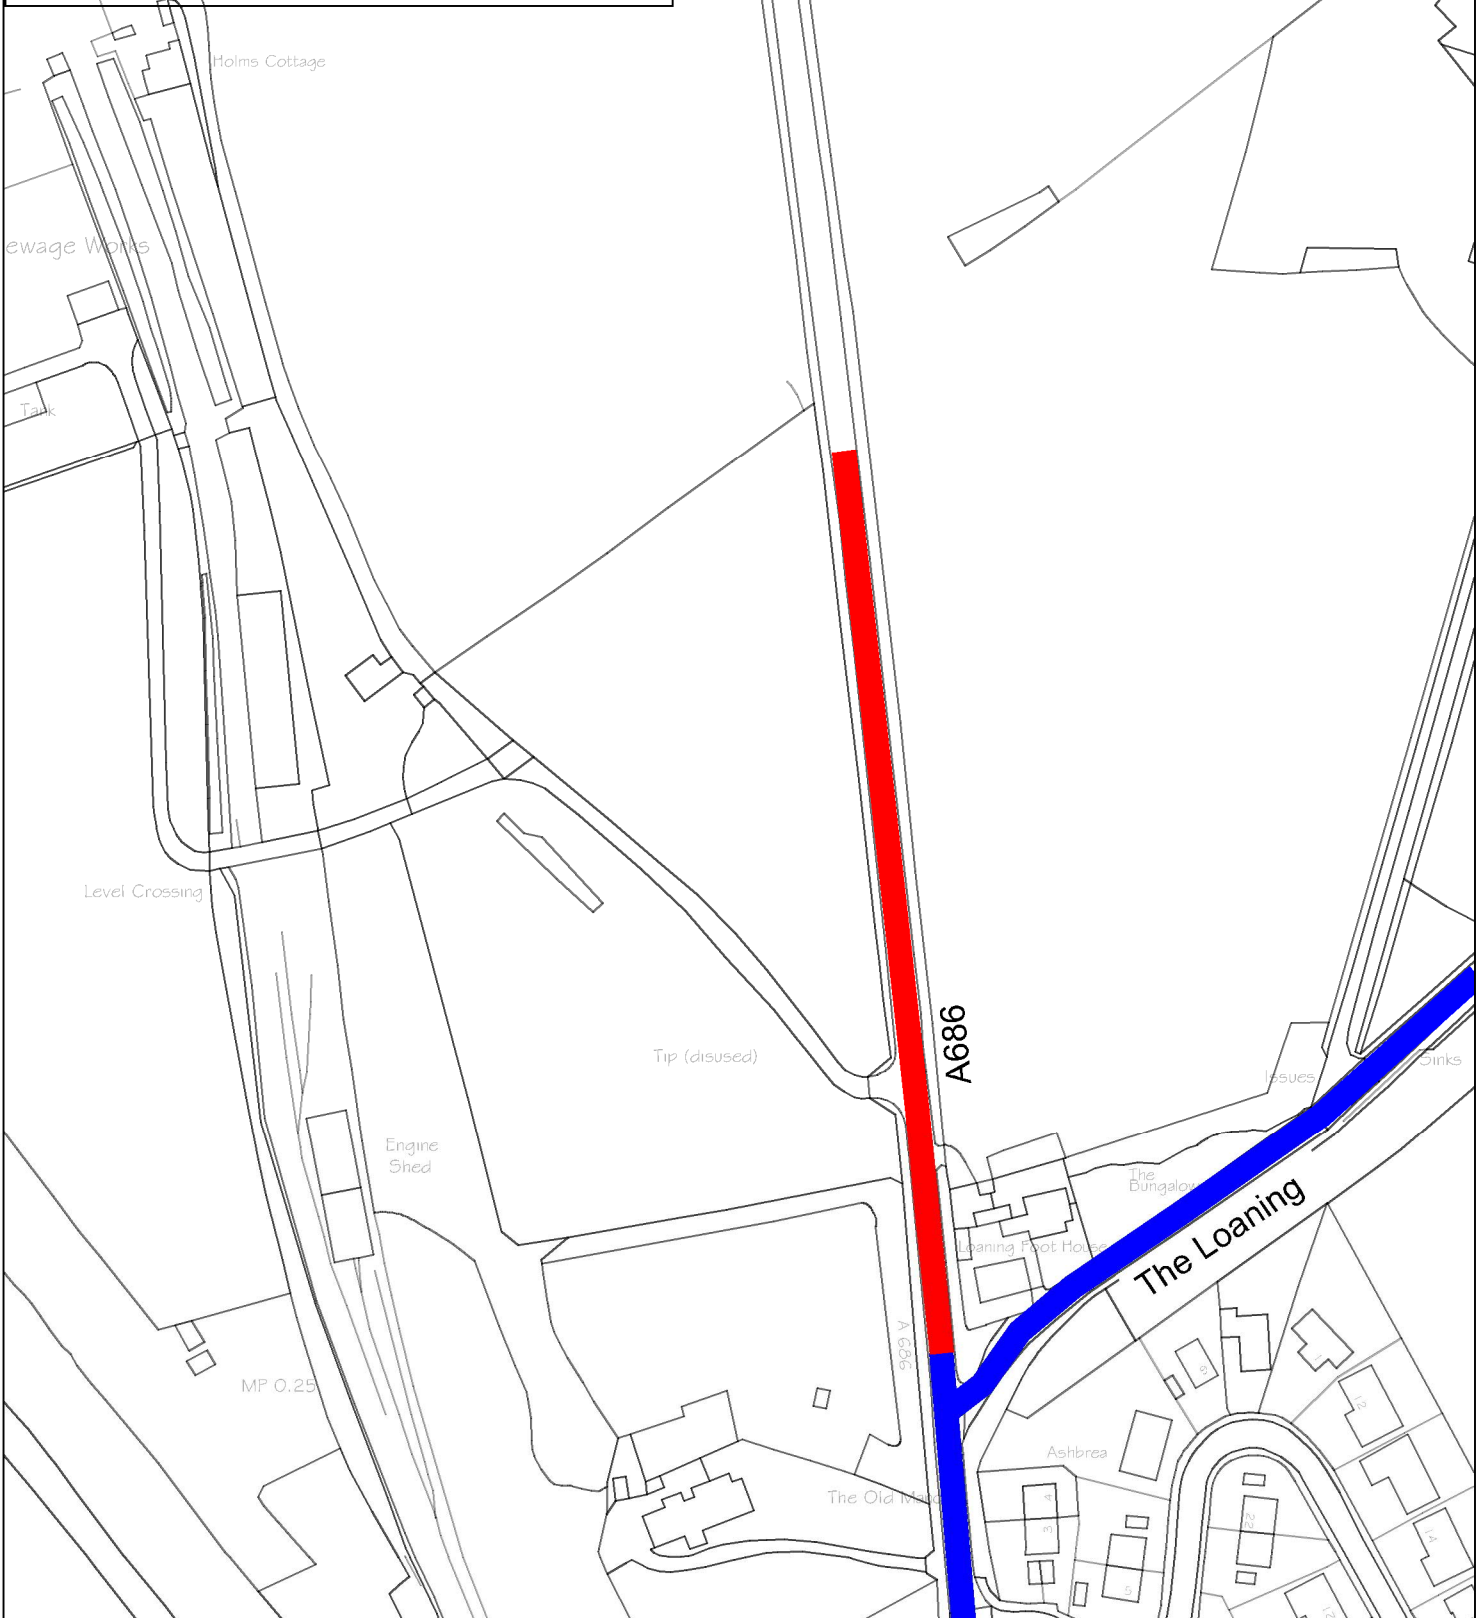

**Key**

 Proposed new 40mph speed restriction

 Existing 30mph speed restriction

Cumbria Highways  
 Skirsgill Depot  
 Penrith  
 Cumbria  
 CA10 2BQ  
 Tel: 01768 812315  
 Fax: 01768 812391

Proposed New 40mph Speed Restriction  
 A686 Lowbyer, Alston  
 Grid Ref 371685,547076

Crown Copyright Licence LA 100019596

Drawing No: <b>Alston-40mph-08.22</b>	
Scale: NTS	Date: Aug 22
Drawn: JBM	Checked: LM