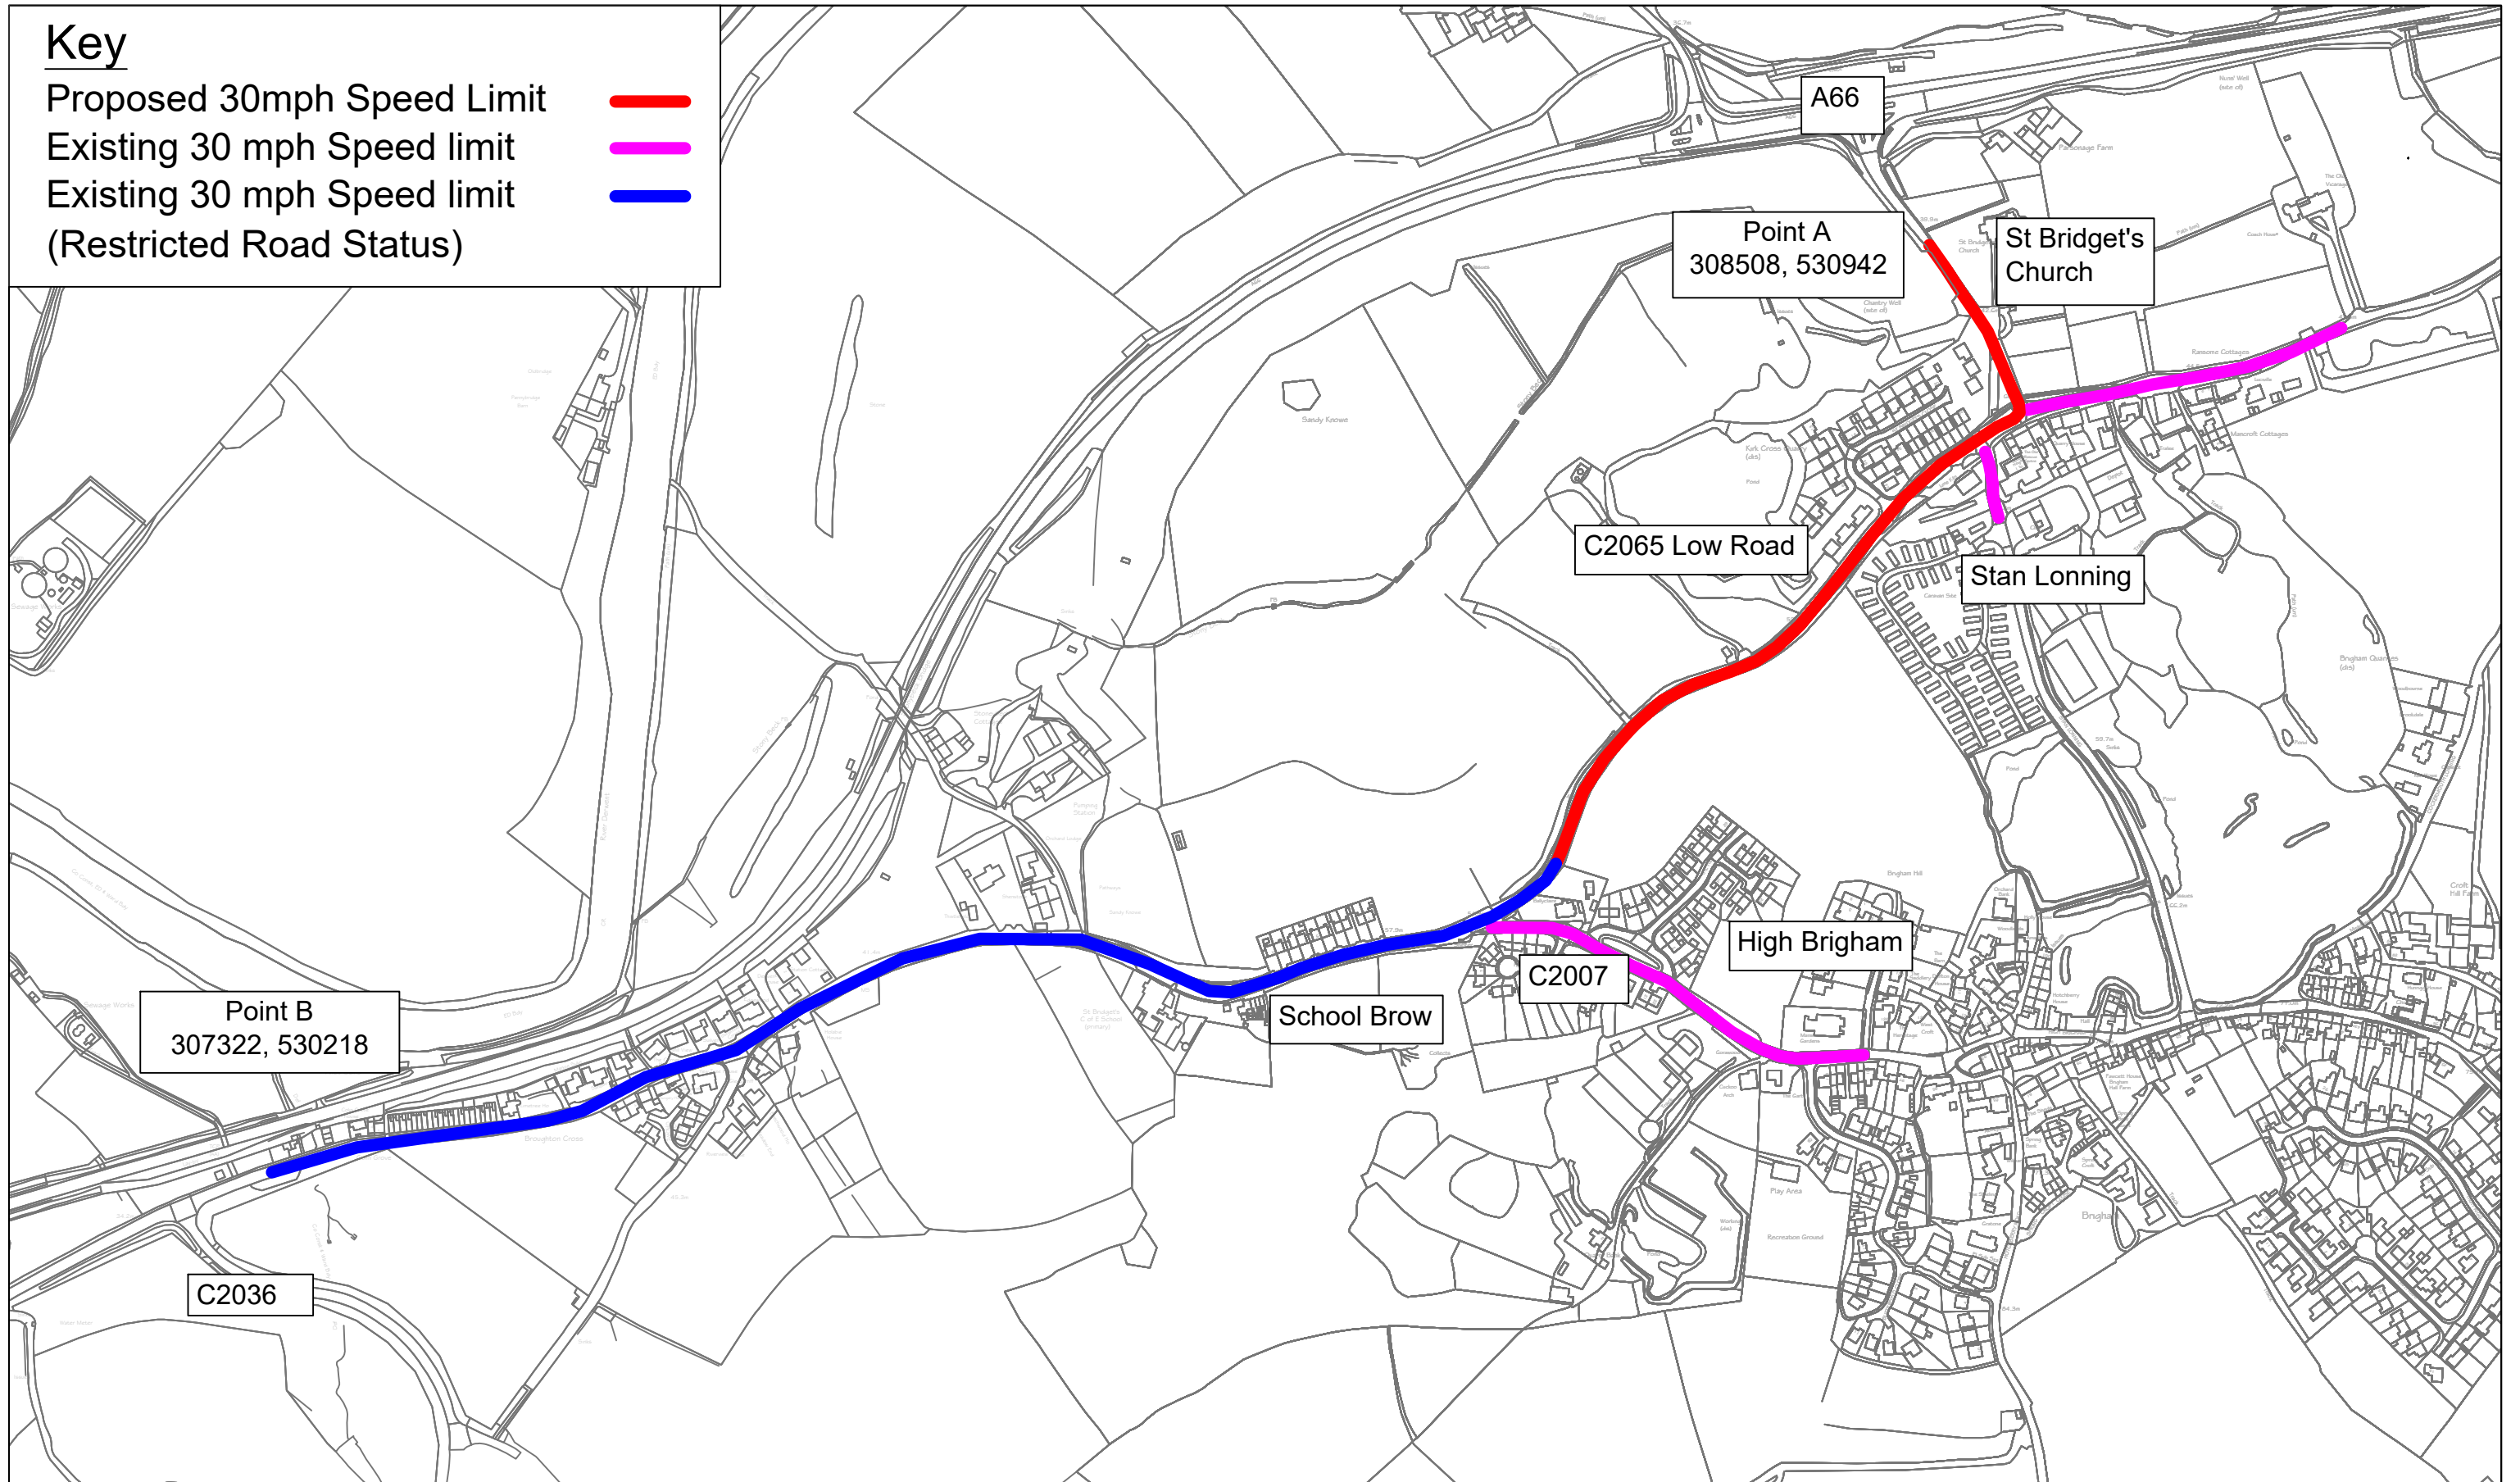

Key

- Proposed 30mph Speed Limit —
- Existing 30 mph Speed limit —
- Existing 30 mph Speed limit (Restricted Road Status) —

Rev. No.	Date	Amendments	Initials	
			Made	Chk.

Scale: / / Date: / /

Proposal 3
Introduction of 30mph Speed Limit
C2065 Low Road, Brigham

Drawn	AG
Checked	/
Approved	/
Drawing No. 20-21 AllerSpeeds-P03-AM1-Brigham	
<small>Reproduced from, or based on, Ordnance Survey Map material with the permission of the Controller of Her Majesty's Stationery Office. Crown Copyright Licence No. 100019596 Cumbria County Council. Unauthorised reproduction infringes Crown copyright and may lead to prosecution or civil proceedings.</small>	

Cumbria Highways
 Cumbria County Council
 Highways Depot | Joseph Noble Road
 Lillyhall Industrial Estate | Workington | CA14 4JH
 TrafficTeam.West@cumbria.gov.uk