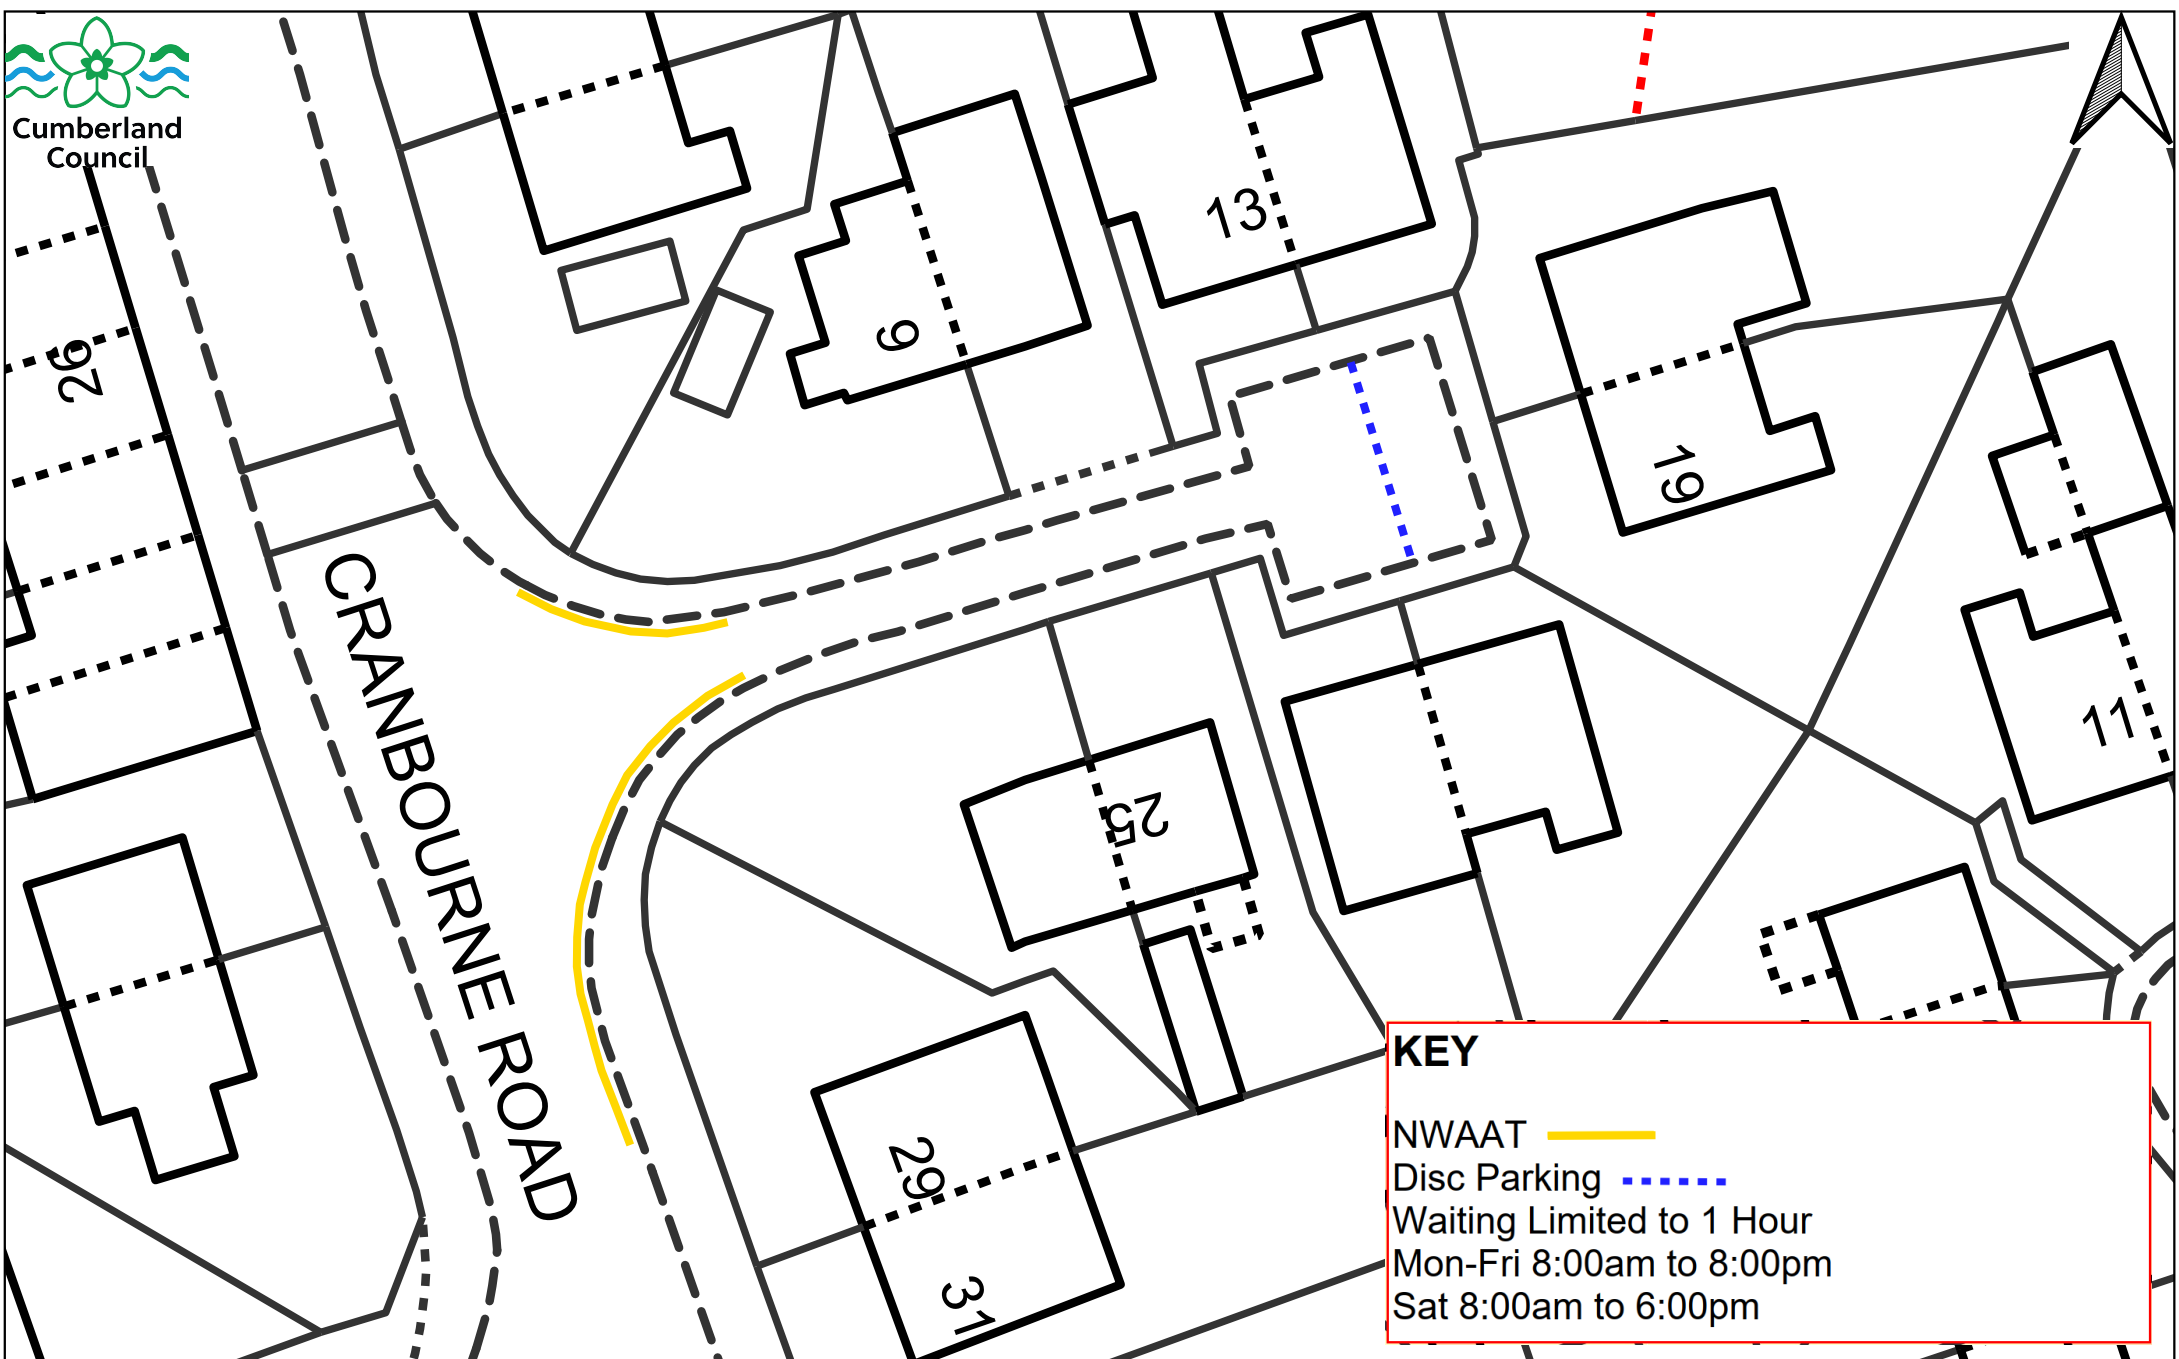

Cumberland Council

KEY

- NWAAT ——— (yellow line)
- Disc Parking (blue dotted line)
- Waiting Limited to 1 Hour
Mon-Fri 8:00am to 8:00pm
Sat 8:00am to 6:00pm

TTRO Extents

Cranbourne Road
Statutory Consultation Proposed NWAAT