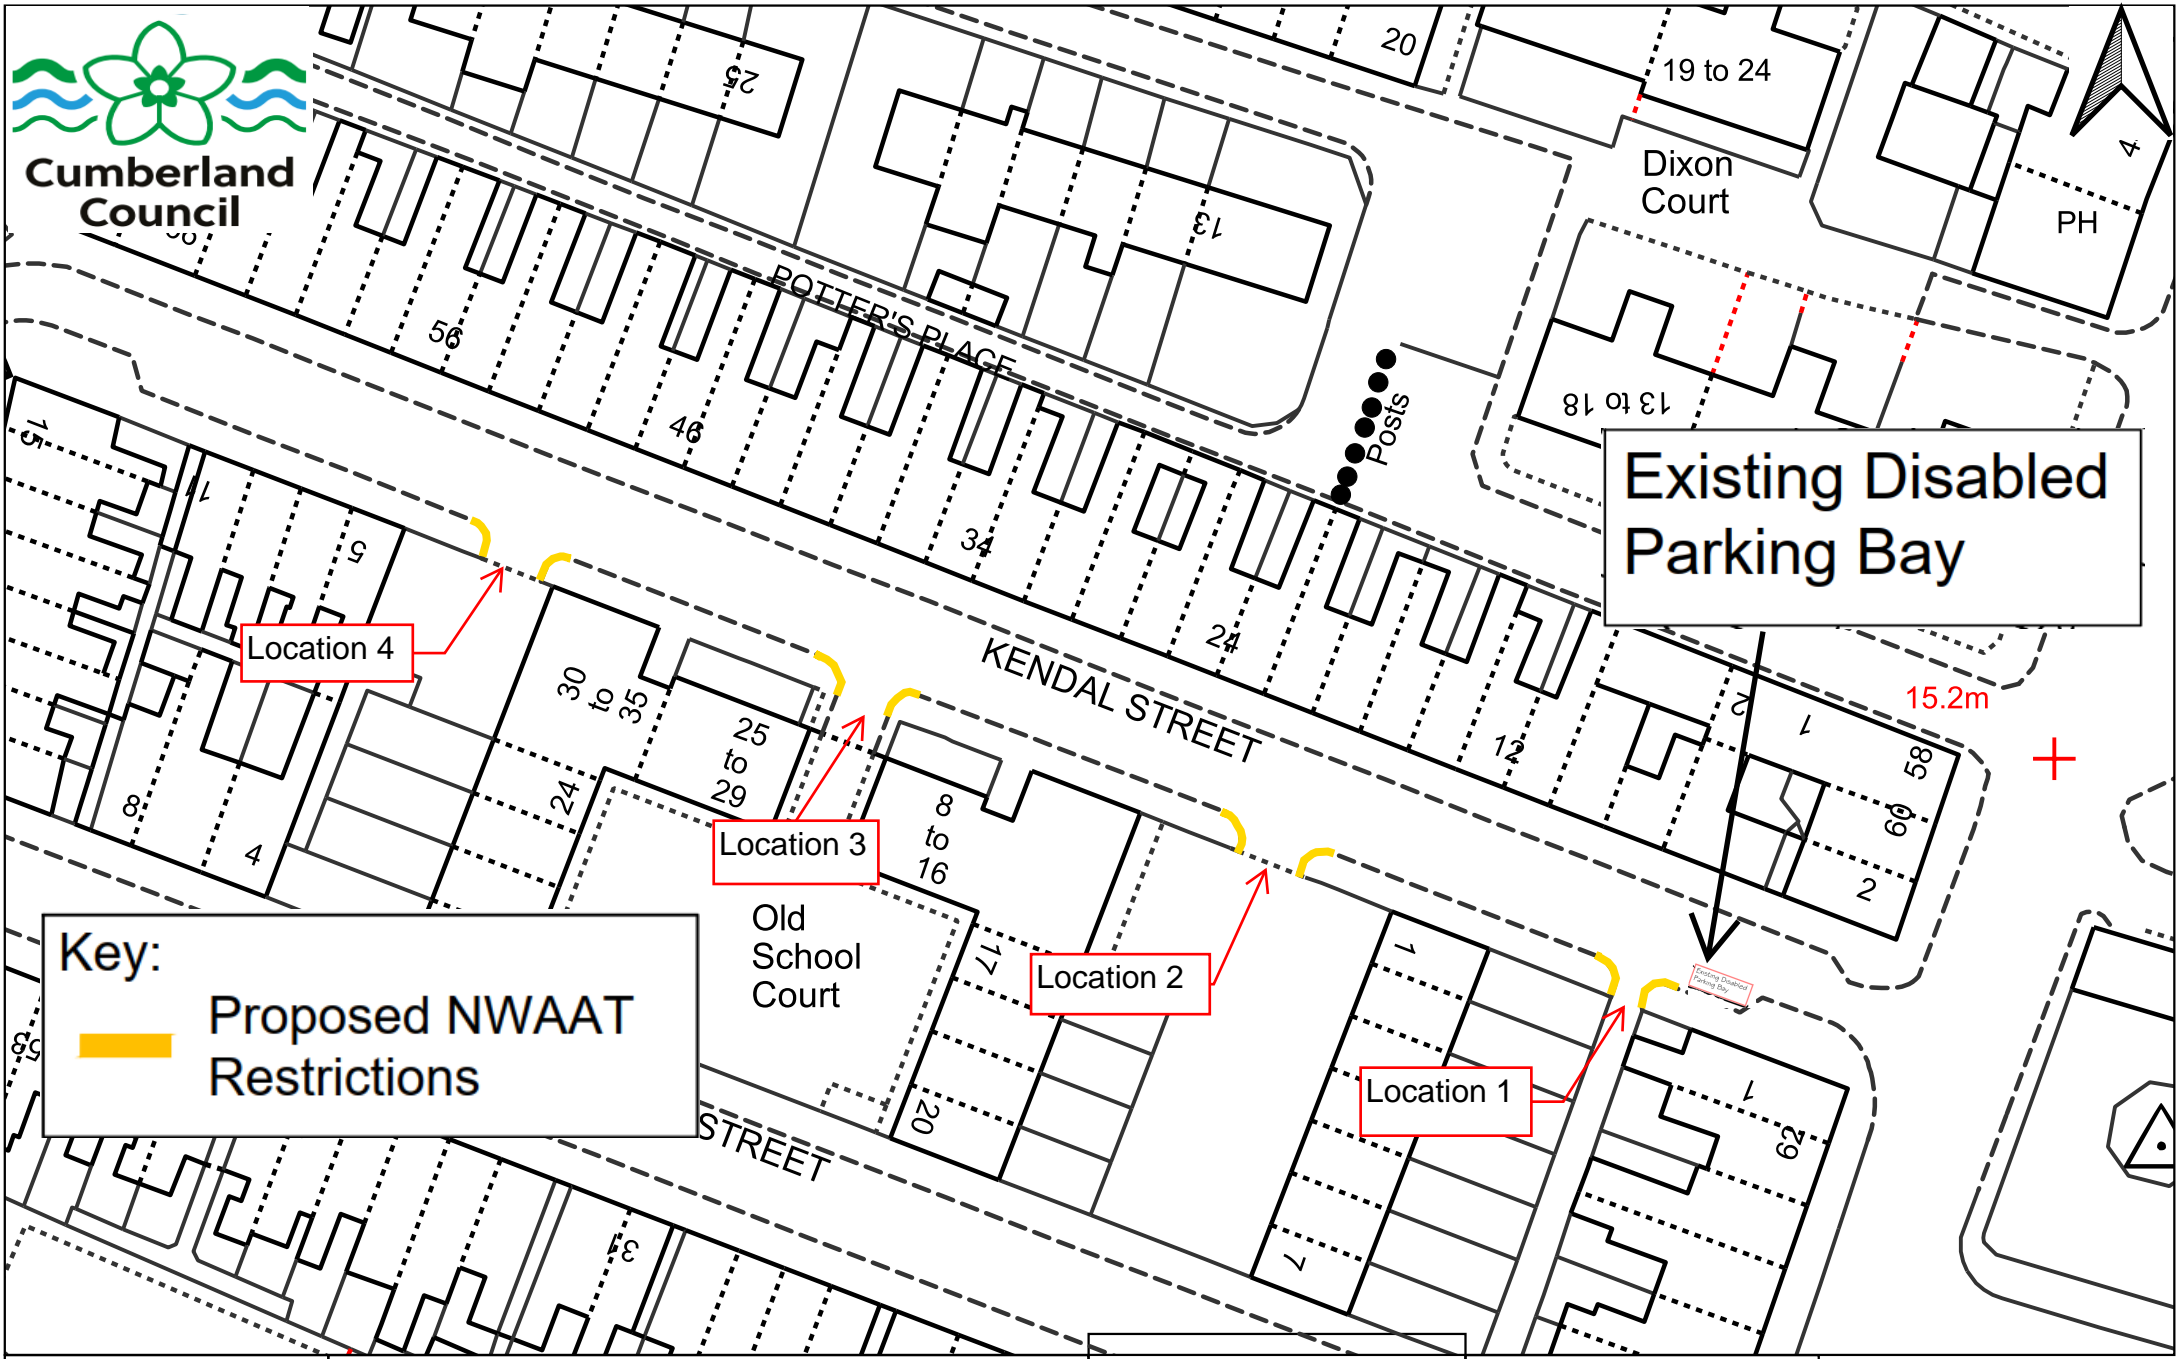

Cumberland Council

Key:
— Proposed NWAAT Restrictions

Existing Disabled Parking Bay

Location 4

Location 3

Location 2

Location 1

Kendal Street, Carlisle
Statutory Consultation NWAAT

Reference: Kendal Street
Created by: Keiron Wilkinson
Created on: 06/09/2023
Scale: Not to scale