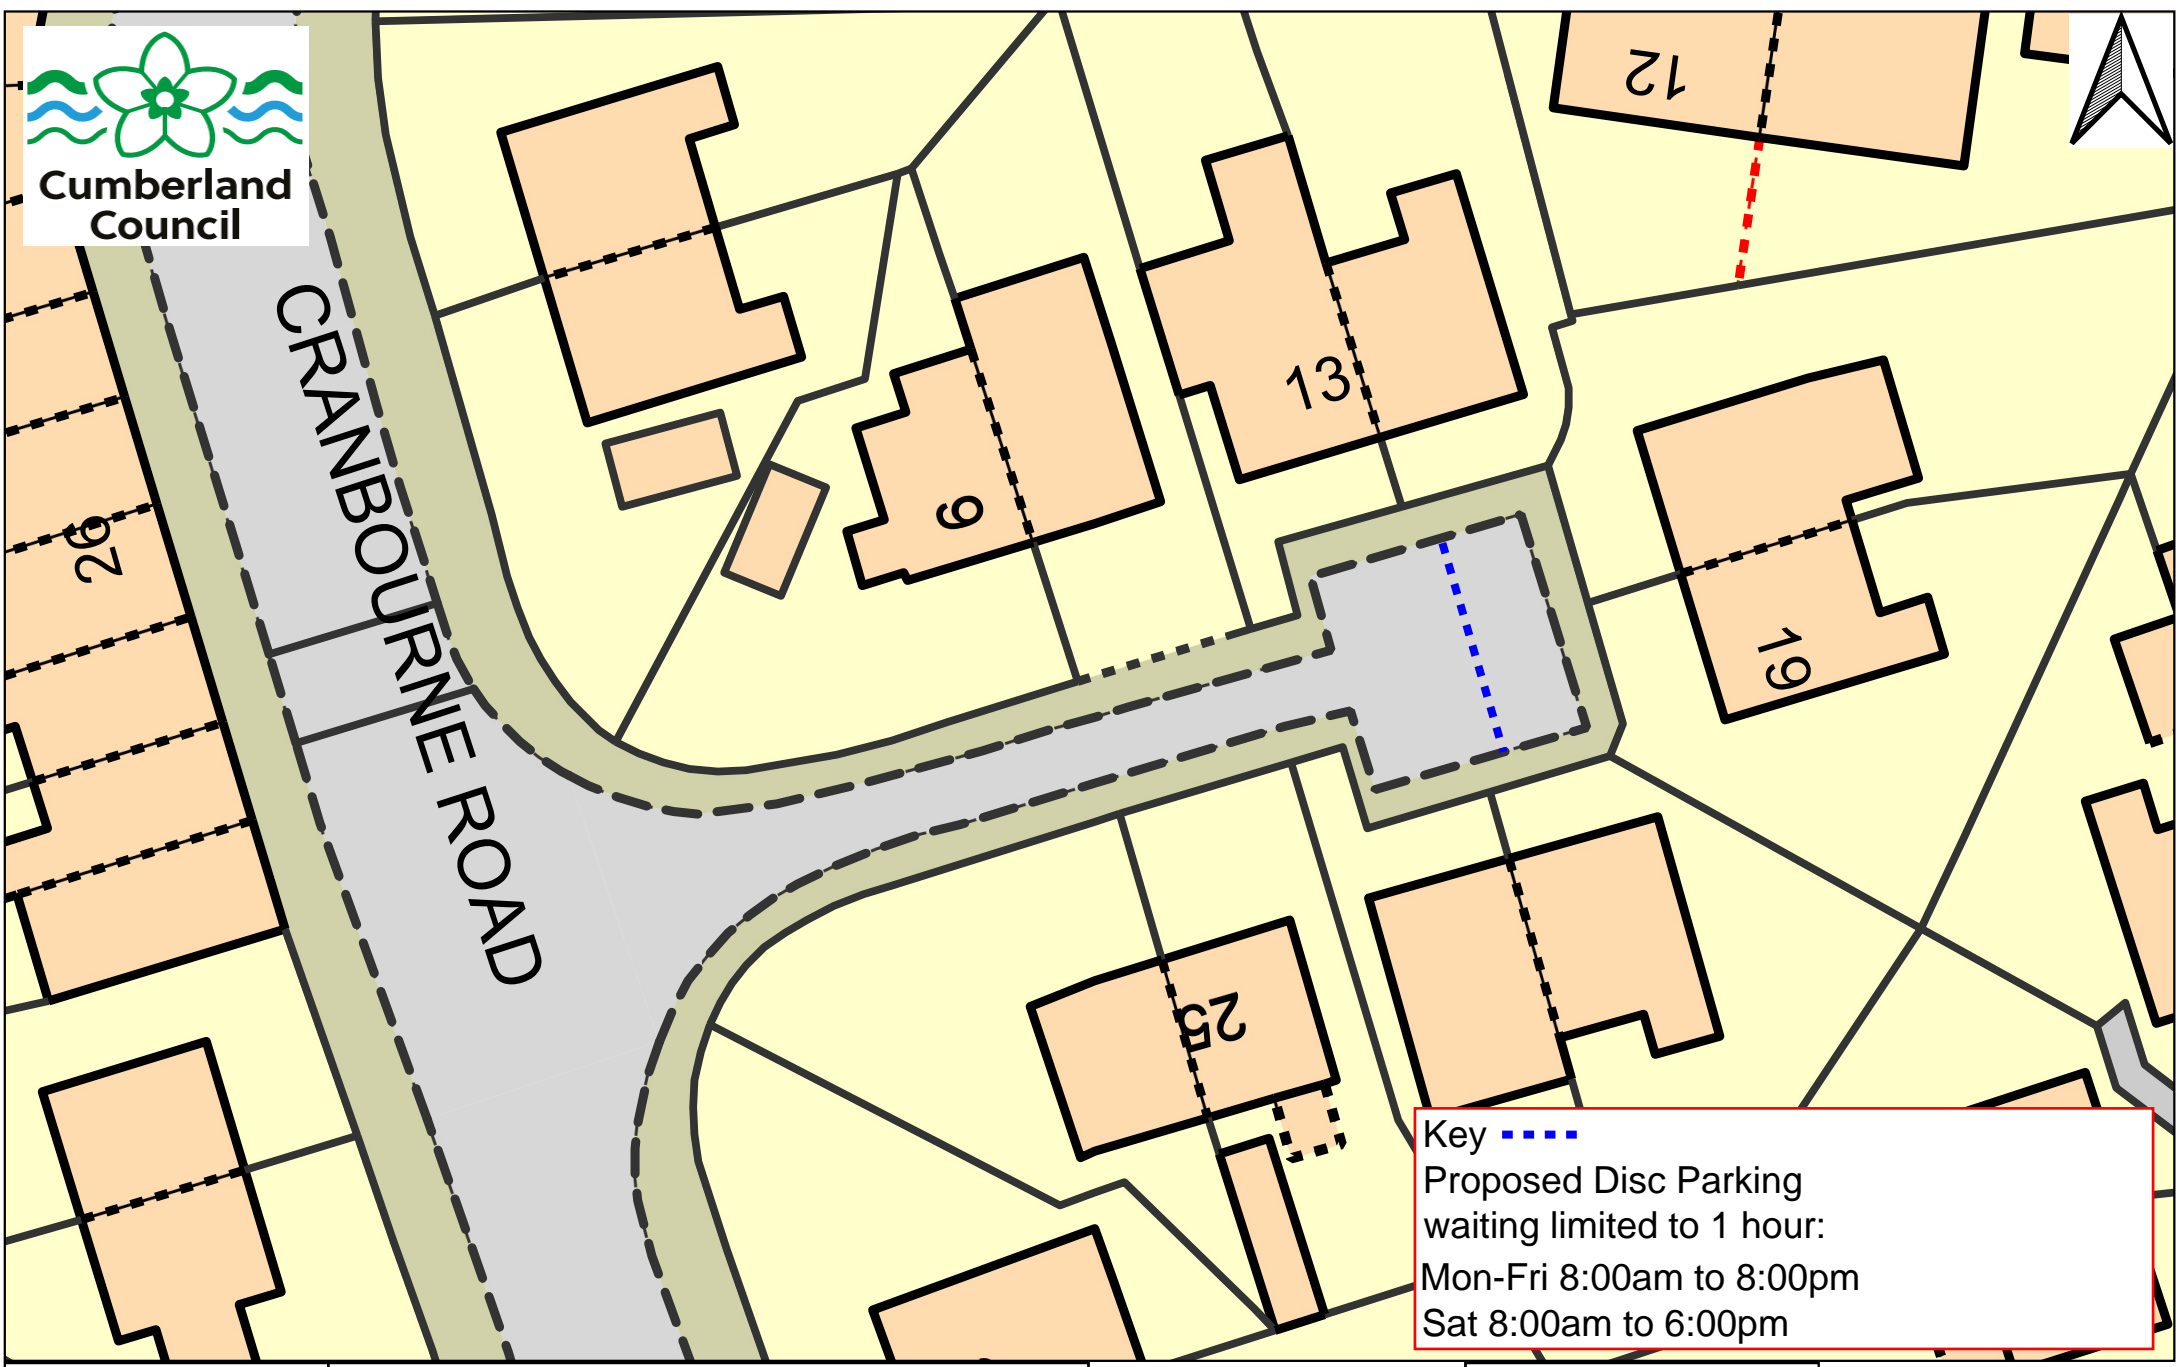

Cumberland
Council

CRANBOURNE ROAD

Key
Proposed Disc Parking
waiting limited to 1 hour:
Mon-Fri 8:00am to 8:00pm
Sat 8:00am to 6:00pm

Cranbourne Road Statutory Consultation
Proposed parking restriction

Reference: Cranuborne road
Created by: keiron wilkinson
Created on: 10,03,23
Scale: Not to scale

Key - - - -
Proposed Disc Parking
waiting limited to 1 hour:
Mon-Fri 8:00am to 8:00pm
Sat 8:00am to 6:00pm

Cranbourne Road Statutory Consultation
Proposed parking restriction

Reference: Cranuborne road
Created by: keiron wilkinson
Created on: 10,03,23
Scale: Not to scale