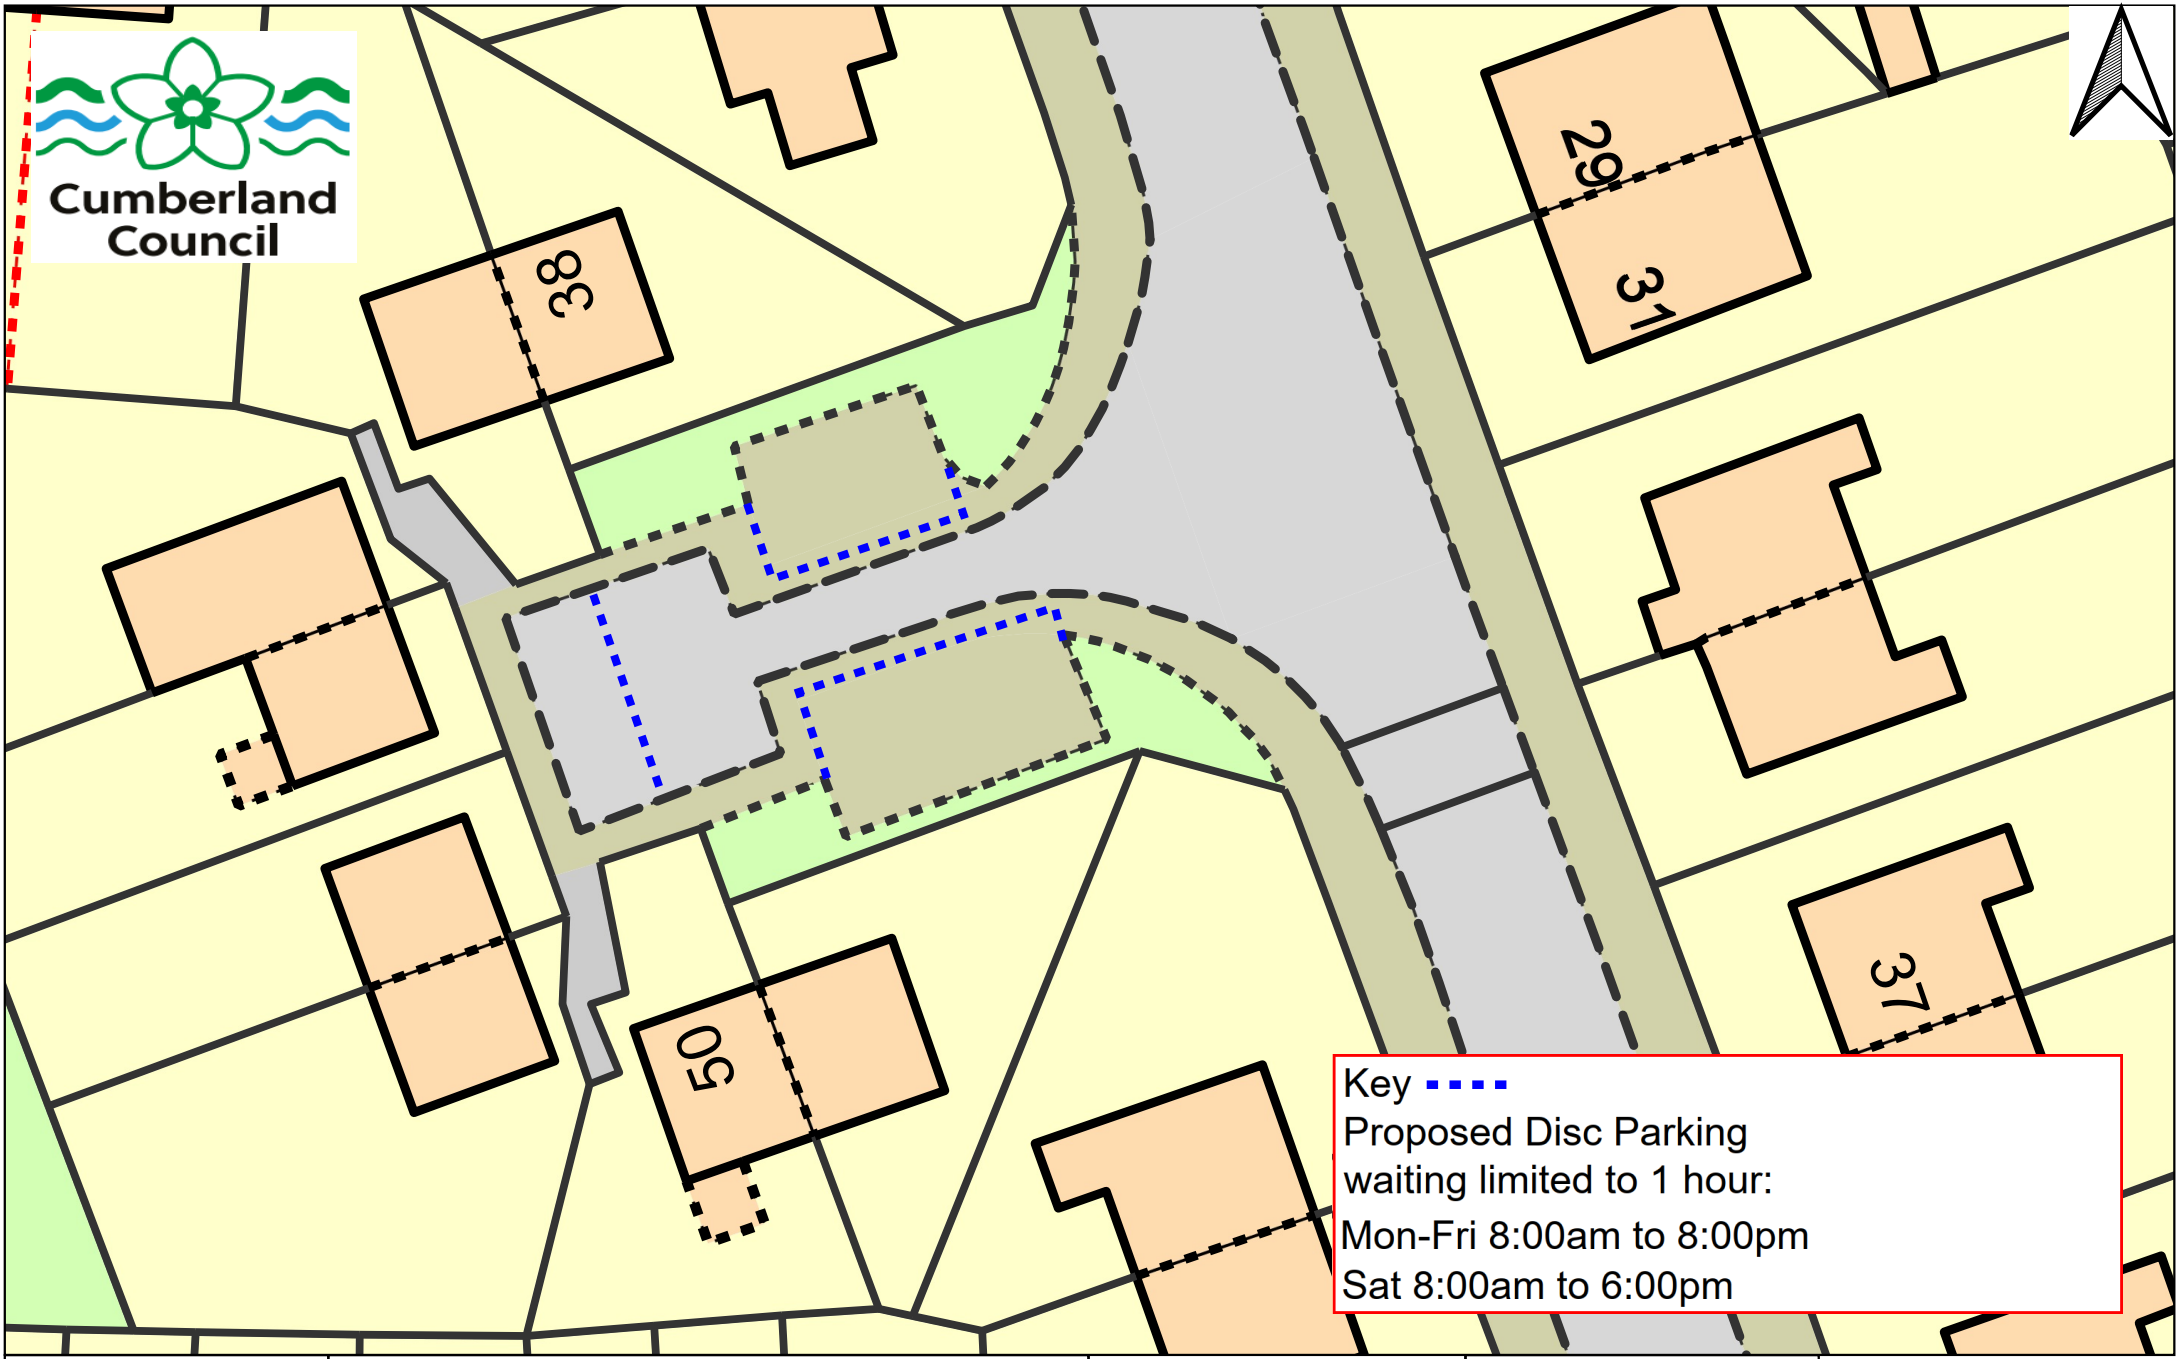

Cumberland
Council

CRANBOURNE ROAD

Key
Proposed Disc Parking
waiting limited to 1 hour:
Mon-Fri 8:00am to 8:00pm
Sat 8:00am to 6:00pm

Cranbourne Road Statutory Consultation
Proposed parking restriction

Reference: Cranuborne road
Created by: keiron wilkinson
Created on: 10,03,23
Scale: Not to scale

Key - - - -
Proposed Disc Parking
waiting limited to 1 hour:
Mon-Fri 8:00am to 8:00pm
Sat 8:00am to 6:00pm

Cranbourne Road Statutory Consultation
Proposed parking restriction

Reference: Cranuborne road
Created by: keiron wilkinson
Created on: 10,03,23
Scale: Not to scale