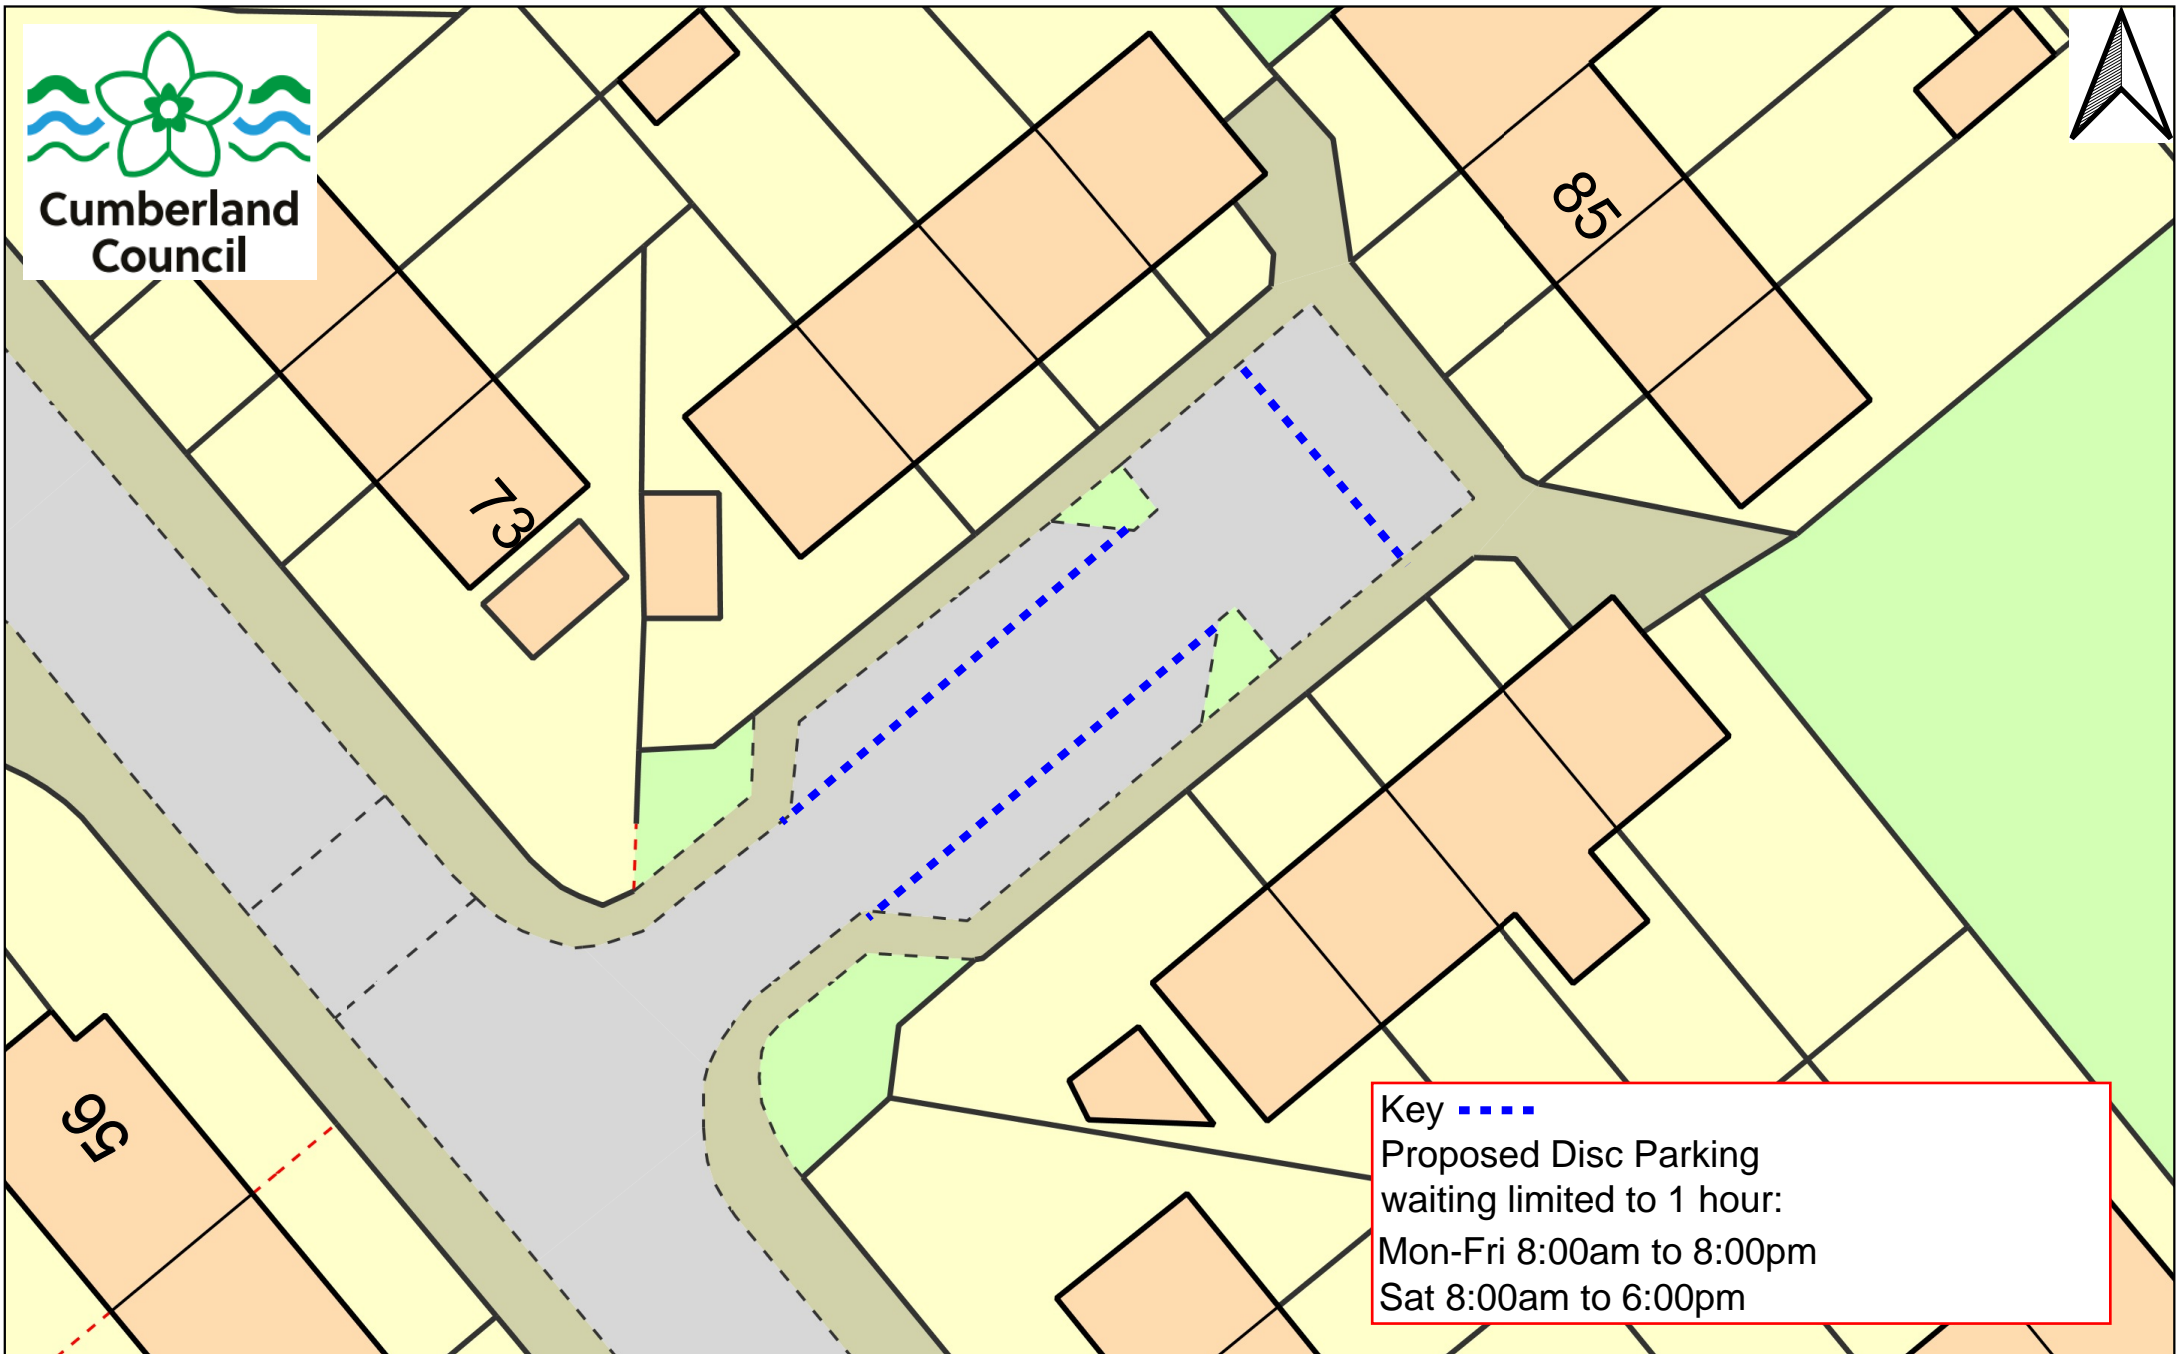

Cumberland
Council

Key - - - -
Proposed Disc Parking
waiting limited to 1 hour:
Mon-Fri 8:00am to 8:00pm
Sat 8:00am to 6:00pm

Peel street- Statutory consultation

Reference: Peel street
Created by: keiron wilkinson
Created on: 10,03,23
Scale: Not to scale

Cumberland
Council

Key - - - -
Proposed Disc Parking
waiting limited to 1 hour:
Mon-Fri 8:00am to 8:00pm
Sat 8:00am to 6:00pm

Peel Street- Statutory Consultation
Proposed parking restriction

Reference: Peel street
Created by: keiron wilkinson
Created on: 10/03/23
Scale: Not to scale

Cumberland
Council

CRANBOURNE ROAD

Key
Proposed Disc Parking
waiting limited to 1 hour:
Mon-Fri 8:00am to 8:00pm
Sat 8:00am to 6:00pm

Cranbourne Road Statutory Consultation
Proposed parking restriction

Reference: Cranuborne road
Created by: keiron wilkinson
Created on: 10,03,23
Scale: Not to scale

Key - - - -
Proposed Disc Parking
waiting limited to 1 hour:
Mon-Fri 8:00am to 8:00pm
Sat 8:00am to 6:00pm

Cranbourne Road Statutory Consultation
Proposed parking restriction

Reference: Cranuborne road
Created by: keiron wilkinson
Created on: 10,03,23
Scale: Not to scale