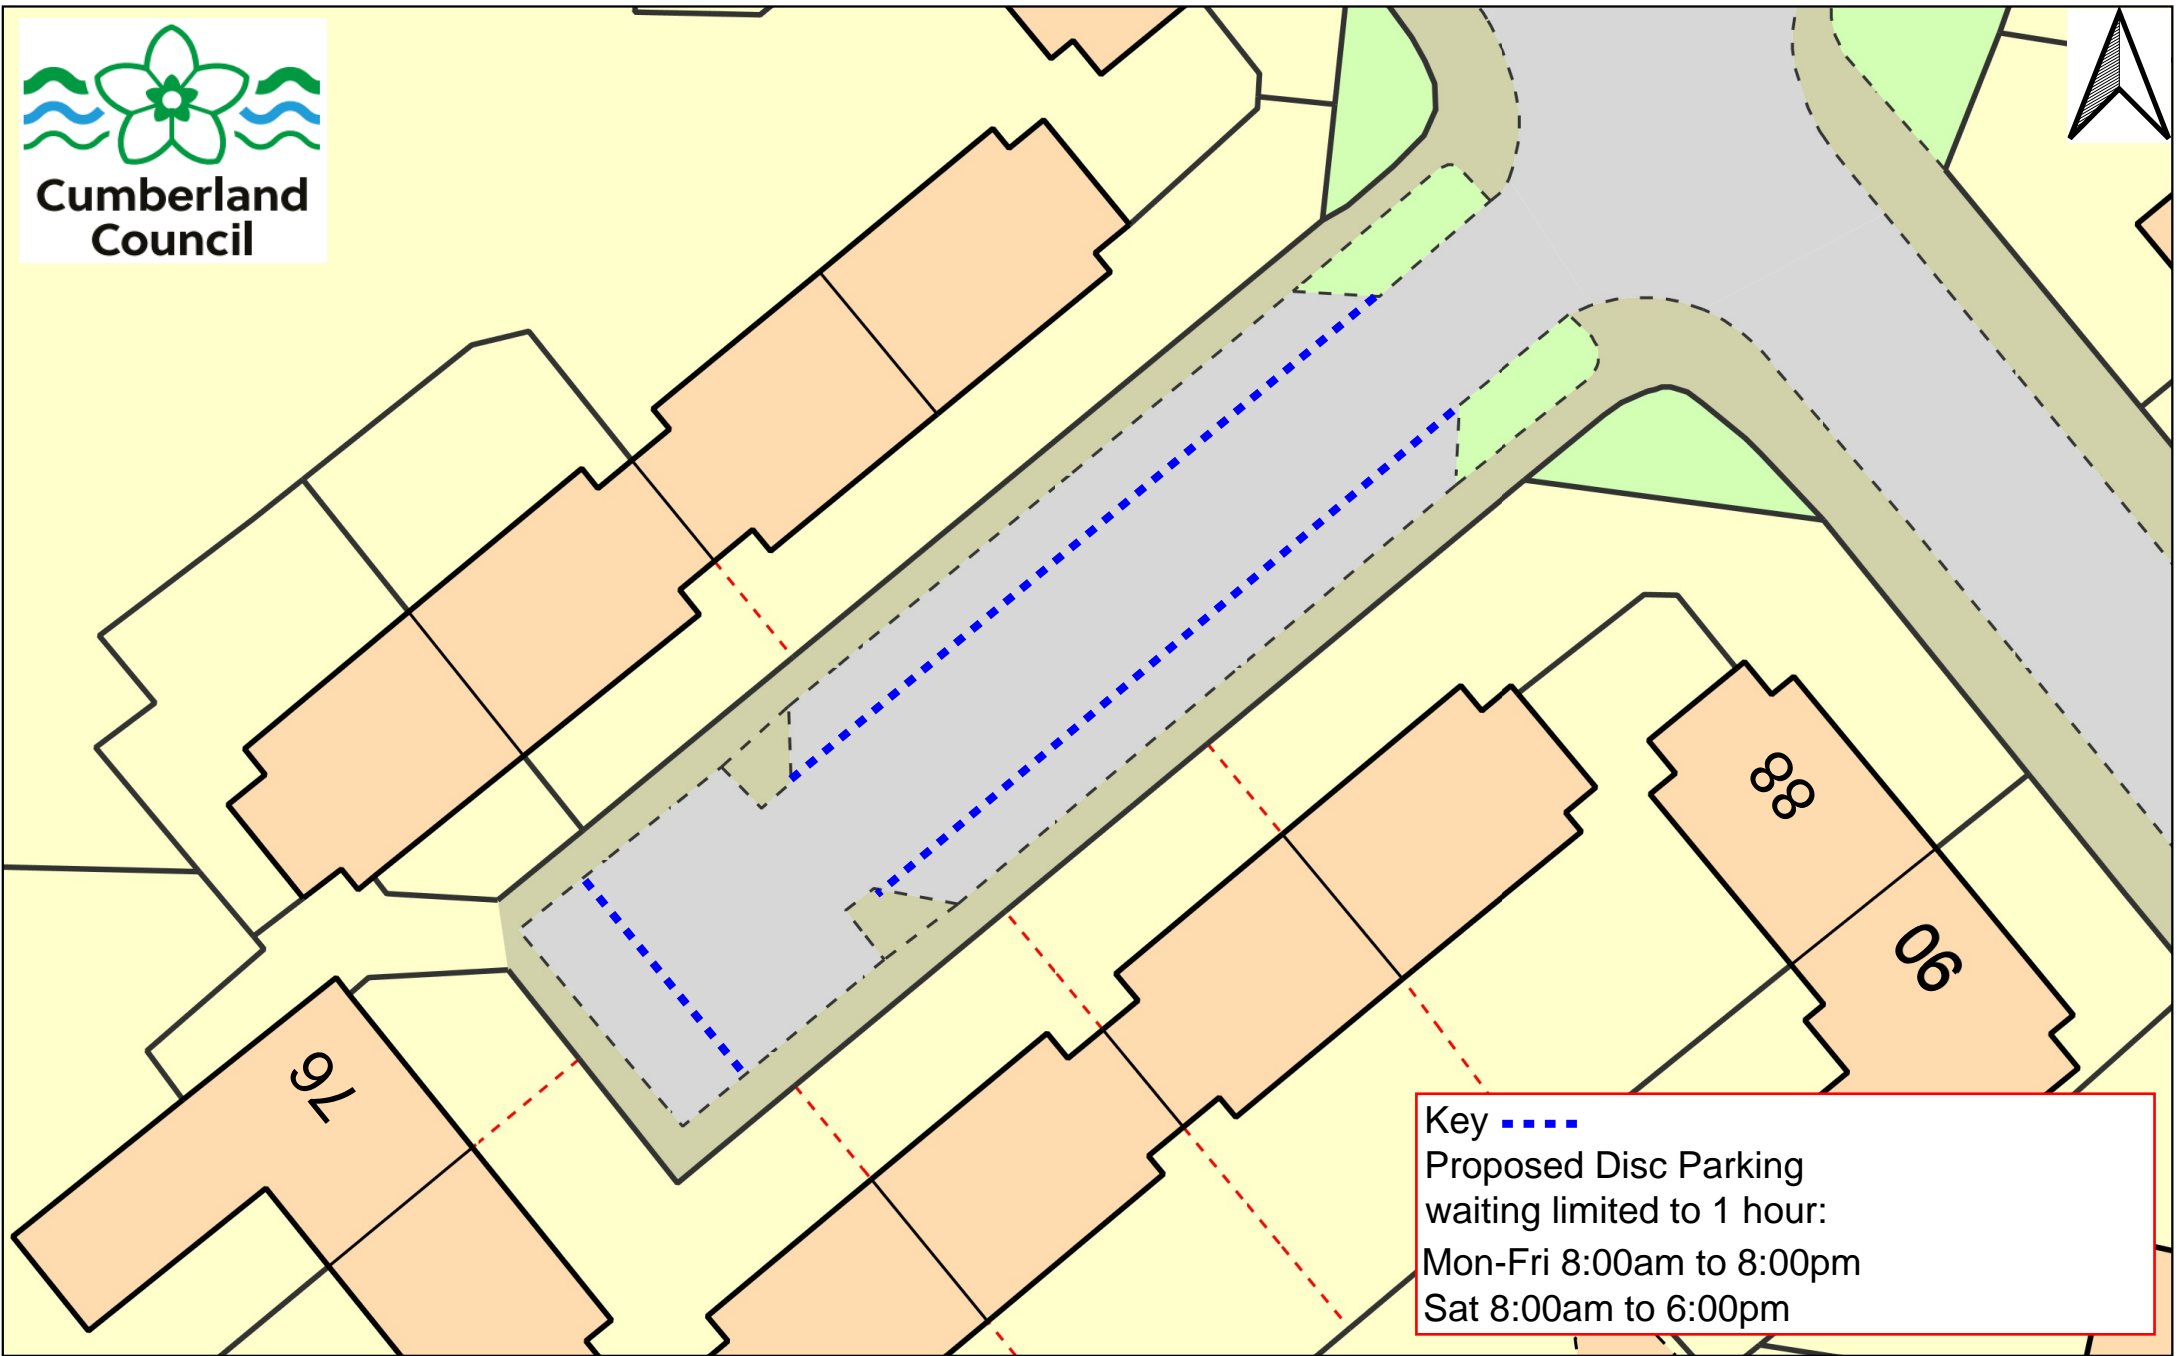

Cumberland
Council

Key
Proposed Disc Parking
waiting limited to 1 hour:
Mon-Fri 8:00am to 8:00pm
Sat 8:00am to 6:00pm

Peel Street- Statutory Consultation
Proposed parking restriction

Reference: Peel street
Created by: keiron wilkinson
Created on: 10/03/23
Scale: Not to scale

Cumberland
Council

Key - - - -
Proposed Disc Parking
waiting limited to 1 hour:
Mon-Fri 8:00am to 8:00pm
Sat 8:00am to 6:00pm

Peel street- Statutory consultation

Reference: Peel street
Created by: keiron wilkinson
Created on: 10,03,23
Scale: Not to scale

Cumberland
Council

Key - - - -
Proposed Disc Parking
waiting limited to 1 hour:
Mon-Fri 8:00am to 8:00pm
Sat 8:00am to 6:00pm

Peel Street- Statutory Consultation
Proposed parking restriction

Reference: Peel street
Created by: keiron wilkinson
Created on: 10/03/23
Scale: Not to scale

Cumberland
Council

CRANBOURNE ROAD

Key
Proposed Disc Parking
waiting limited to 1 hour:
Mon-Fri 8:00am to 8:00pm
Sat 8:00am to 6:00pm

Cranbourne Road Statutory Consultation
Proposed parking restriction

Reference: Cranuborne road
Created by: keiron wilkinson
Created on: 10,03,23
Scale: Not to scale