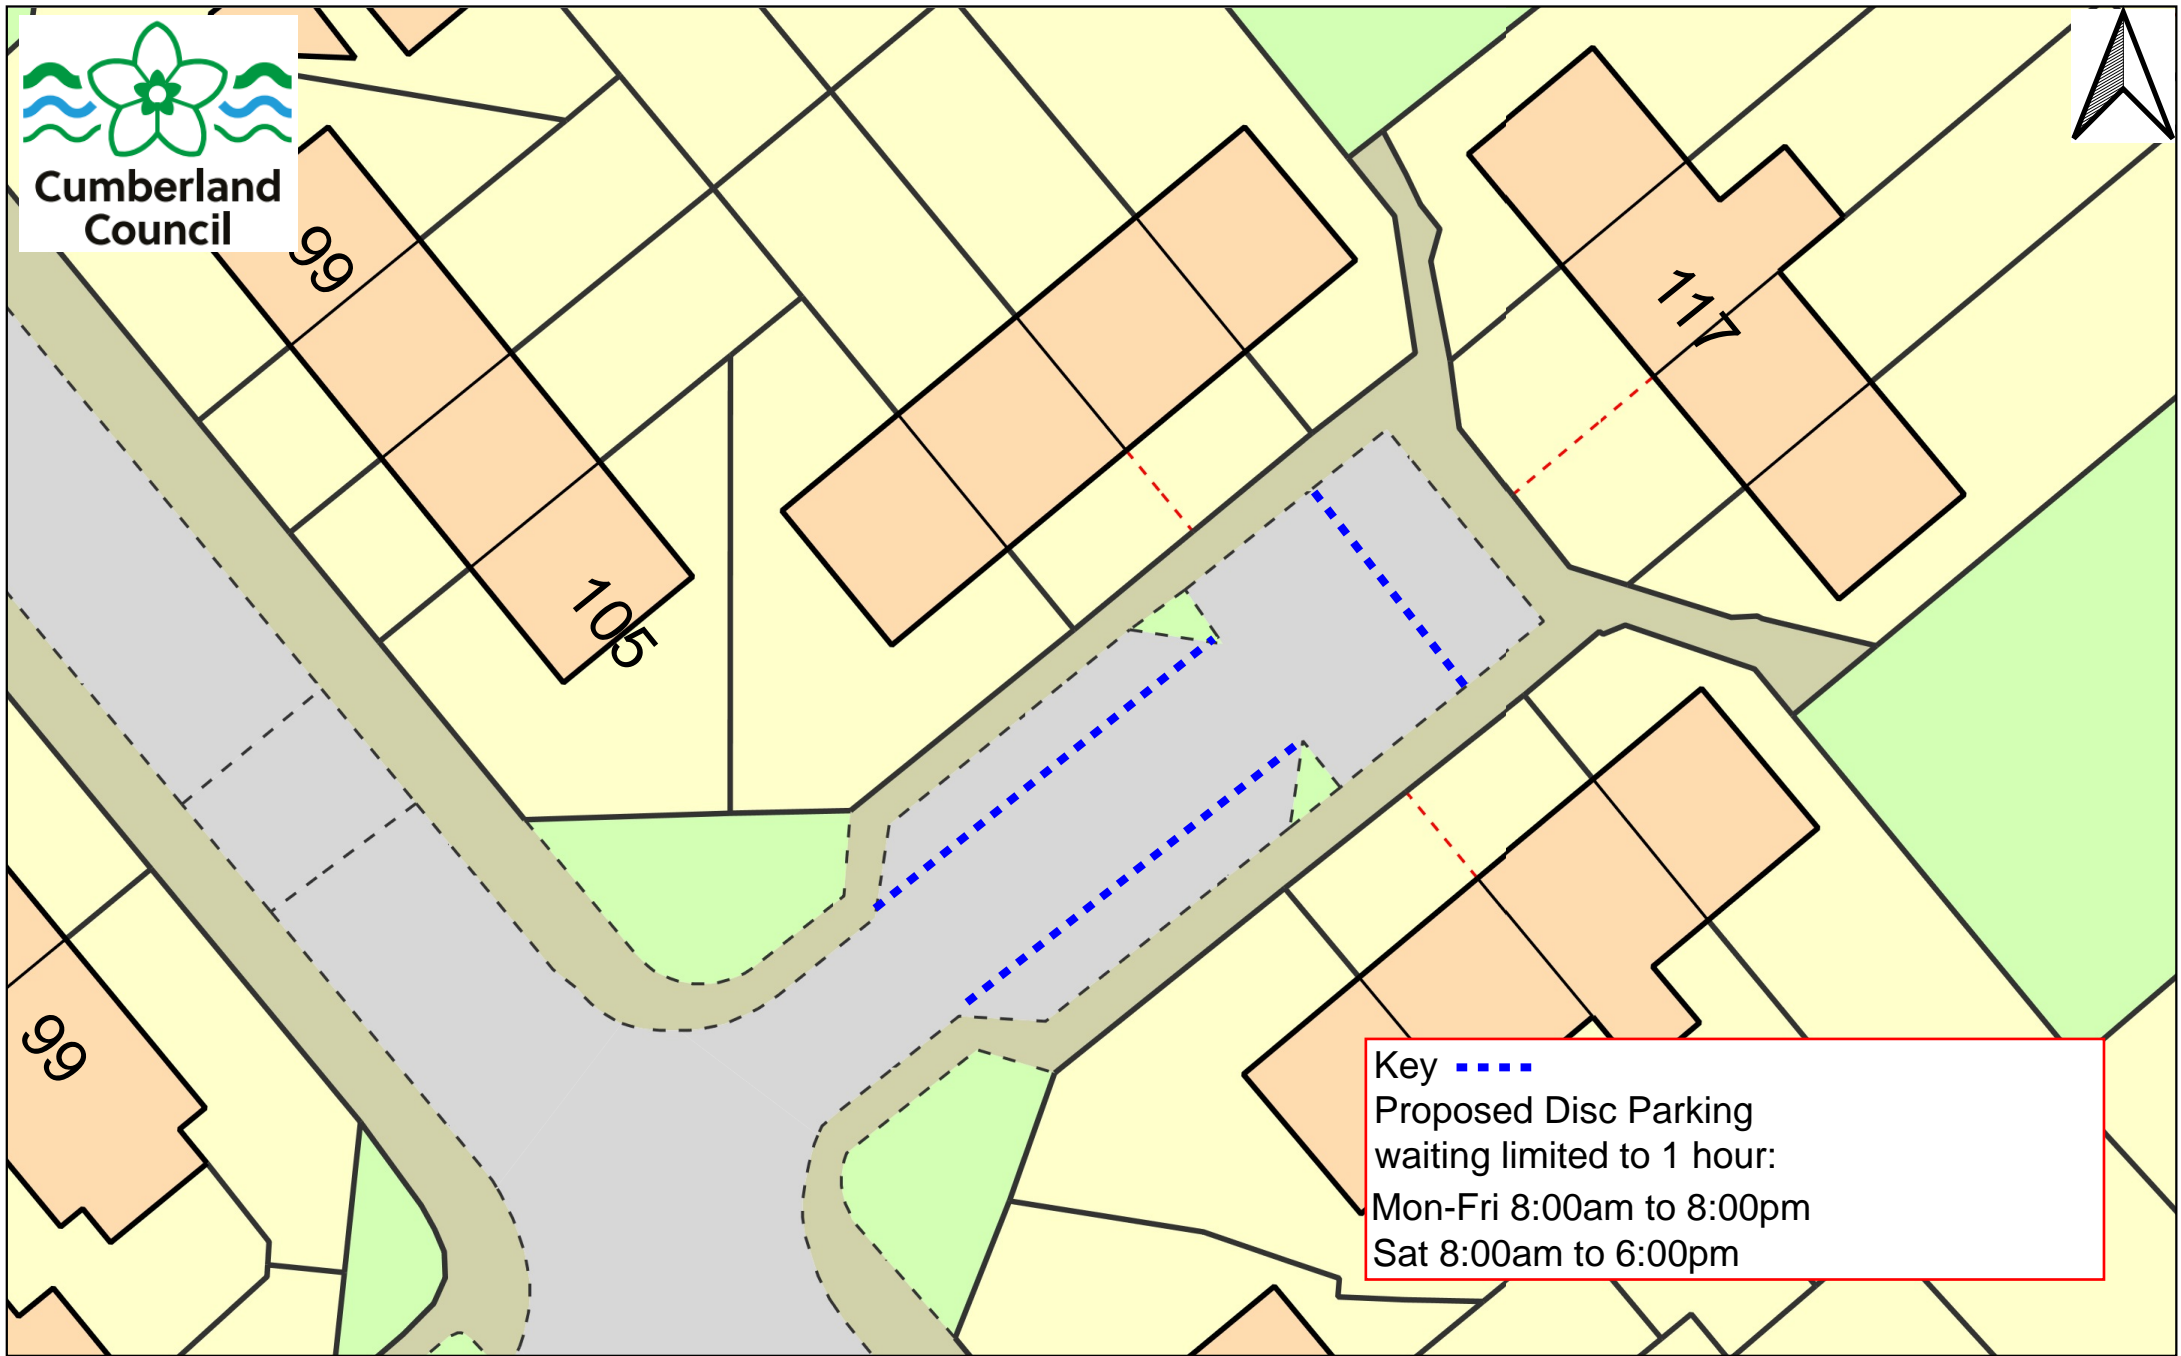

Cumberland
Council

Key
Proposed Disc Parking
waiting limited to 1 hour:
Mon-Fri 8:00am to 8:00pm
Sat 8:00am to 6:00pm

Peel Street- Statutory Consultation
Proposed parking restriction

Reference: Peel street
Created by: keiron wilkinson
Created on: 10/03/23
Scale: Not to scale

Cumberland
Council

Key - - - -
Proposed Disc Parking
waiting limited to 1 hour:
Mon-Fri 8:00am to 8:00pm
Sat 8:00am to 6:00pm

Peel street- Statutory consultation

Reference: Peel street
Created by: keiron wilkinson
Created on: 10,03,23
Scale: Not to scale

Cumberland
Council

Key - - - -
Proposed Disc Parking
waiting limited to 1 hour:
Mon-Fri 8:00am to 8:00pm
Sat 8:00am to 6:00pm

Peel Street- Statutory Consultation
Proposed parking restriction

Reference: Peel street
Created by: keiron wilkinson
Created on: 10/03/23
Scale: Not to scale

Cumberland
Council

CRANBOURNE ROAD

Key
Proposed Disc Parking
waiting limited to 1 hour:
Mon-Fri 8:00am to 8:00pm
Sat 8:00am to 6:00pm

Cranbourne Road Statutory Consultation
Proposed parking restriction

Reference: Cranuborne road
Created by: keiron wilkinson
Created on: 10,03,23
Scale: Not to scale