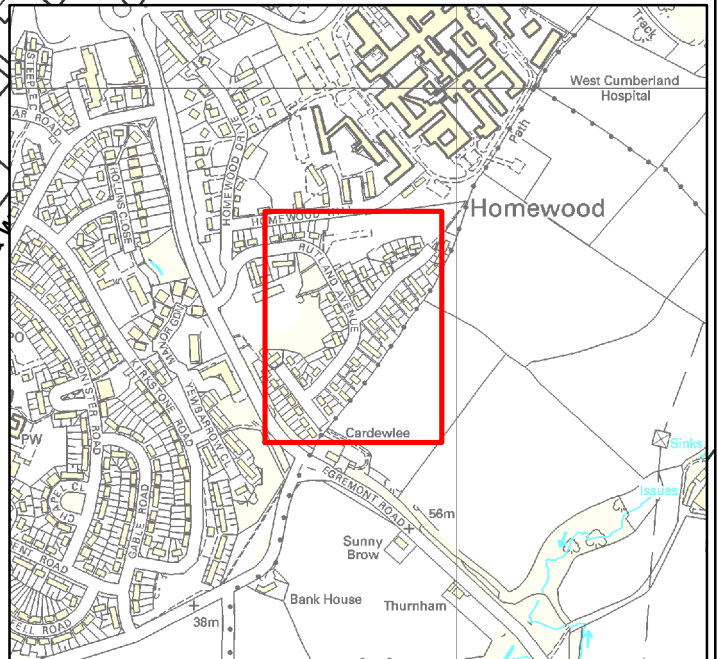

Key:

Proposed No waiting at any time restrictions: 

This produce includes mapping data licensed from Ordnance Survey. (c) Crown Copyright 2006. License Number AC0000861732

Proposal 8
Whithaven Traffic Regulation Order
Rutland Avenue
Whitehaven

Drawing No: W08AM00

Drawn By: BC

Scale: NTS

Date: 23/08/2023