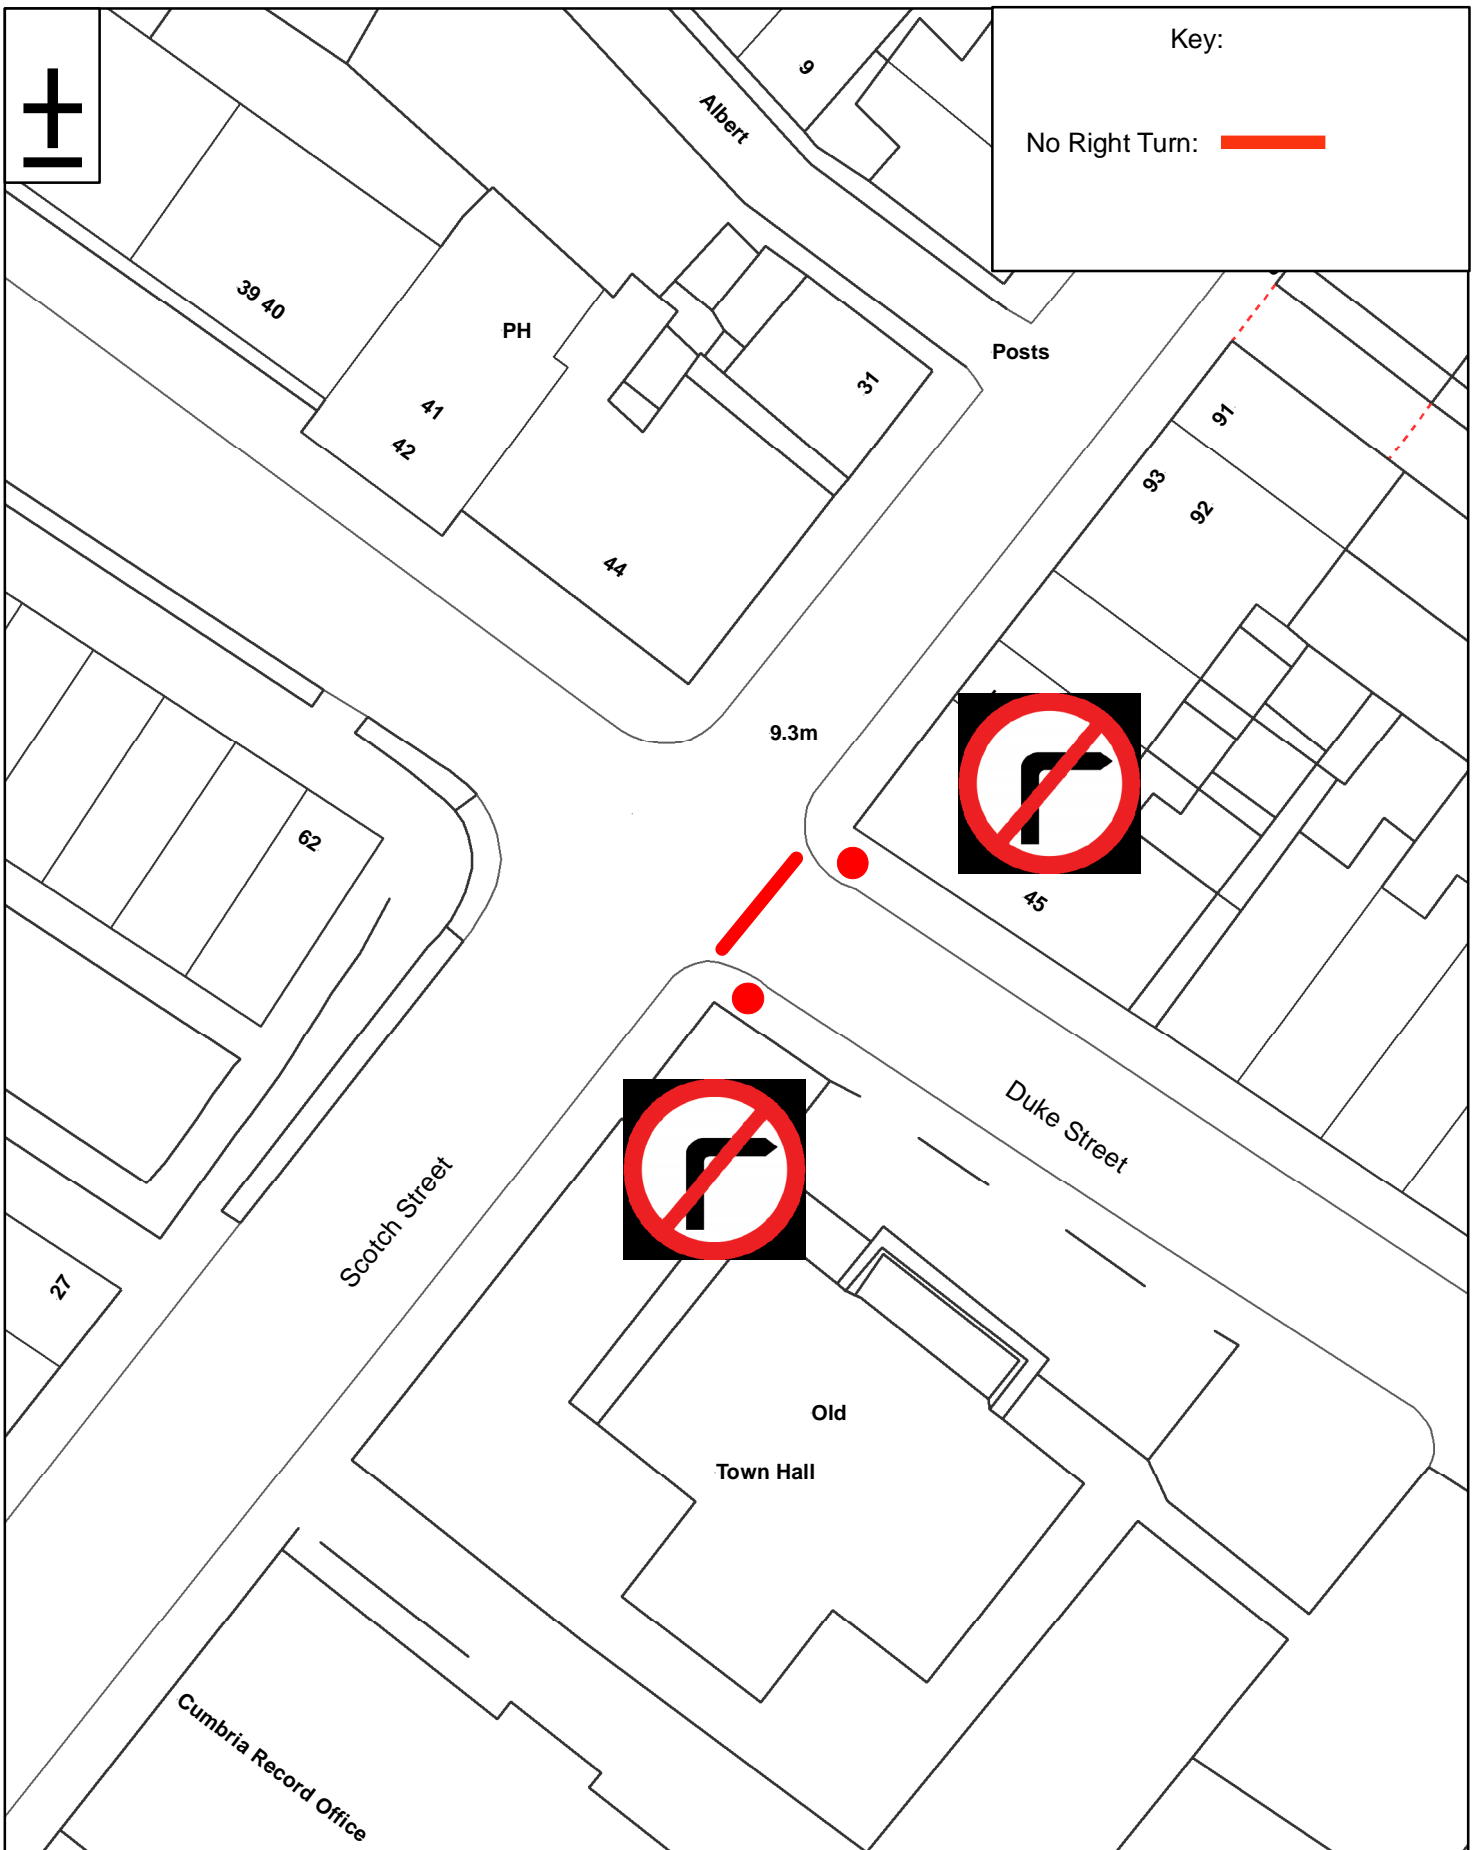

Key:

No Right Turn: 

This produce includes mapping data licensed from Ordnance Survey.  
 (c) Crown Copyright 2006.  
 License Number AC0000861732

Proposal 9  
 Whithaven Traffic Regulation Order  
 Duke Street/Scotch Street Junction  
 Whitehaven

Drawing No: W09AM00

Drawn By: BC

Scale: NTS

Date: 23/08/2023