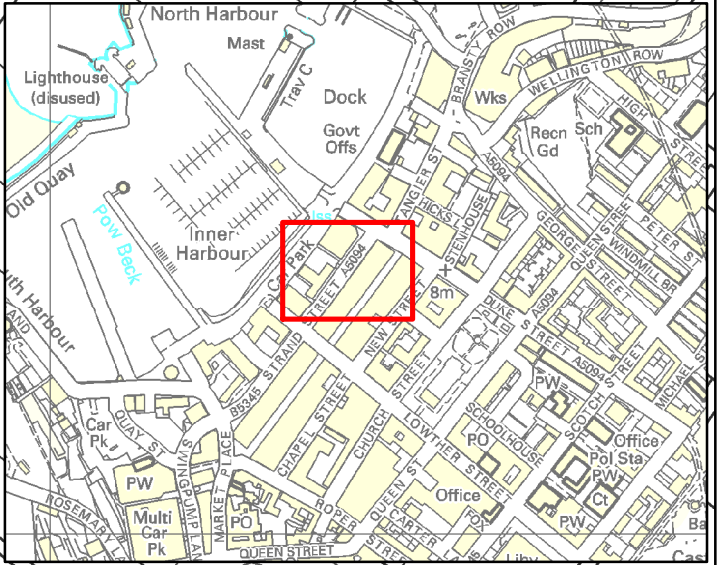

This produce includes mapping data licensed from Ordnance Survey. (c) Crown Copyright 2023. License Number AC0000861732

Proposal 22
Whitehaven Traffic Regulation Order Review
Strand Street
Whitehaven

Cumberland Council