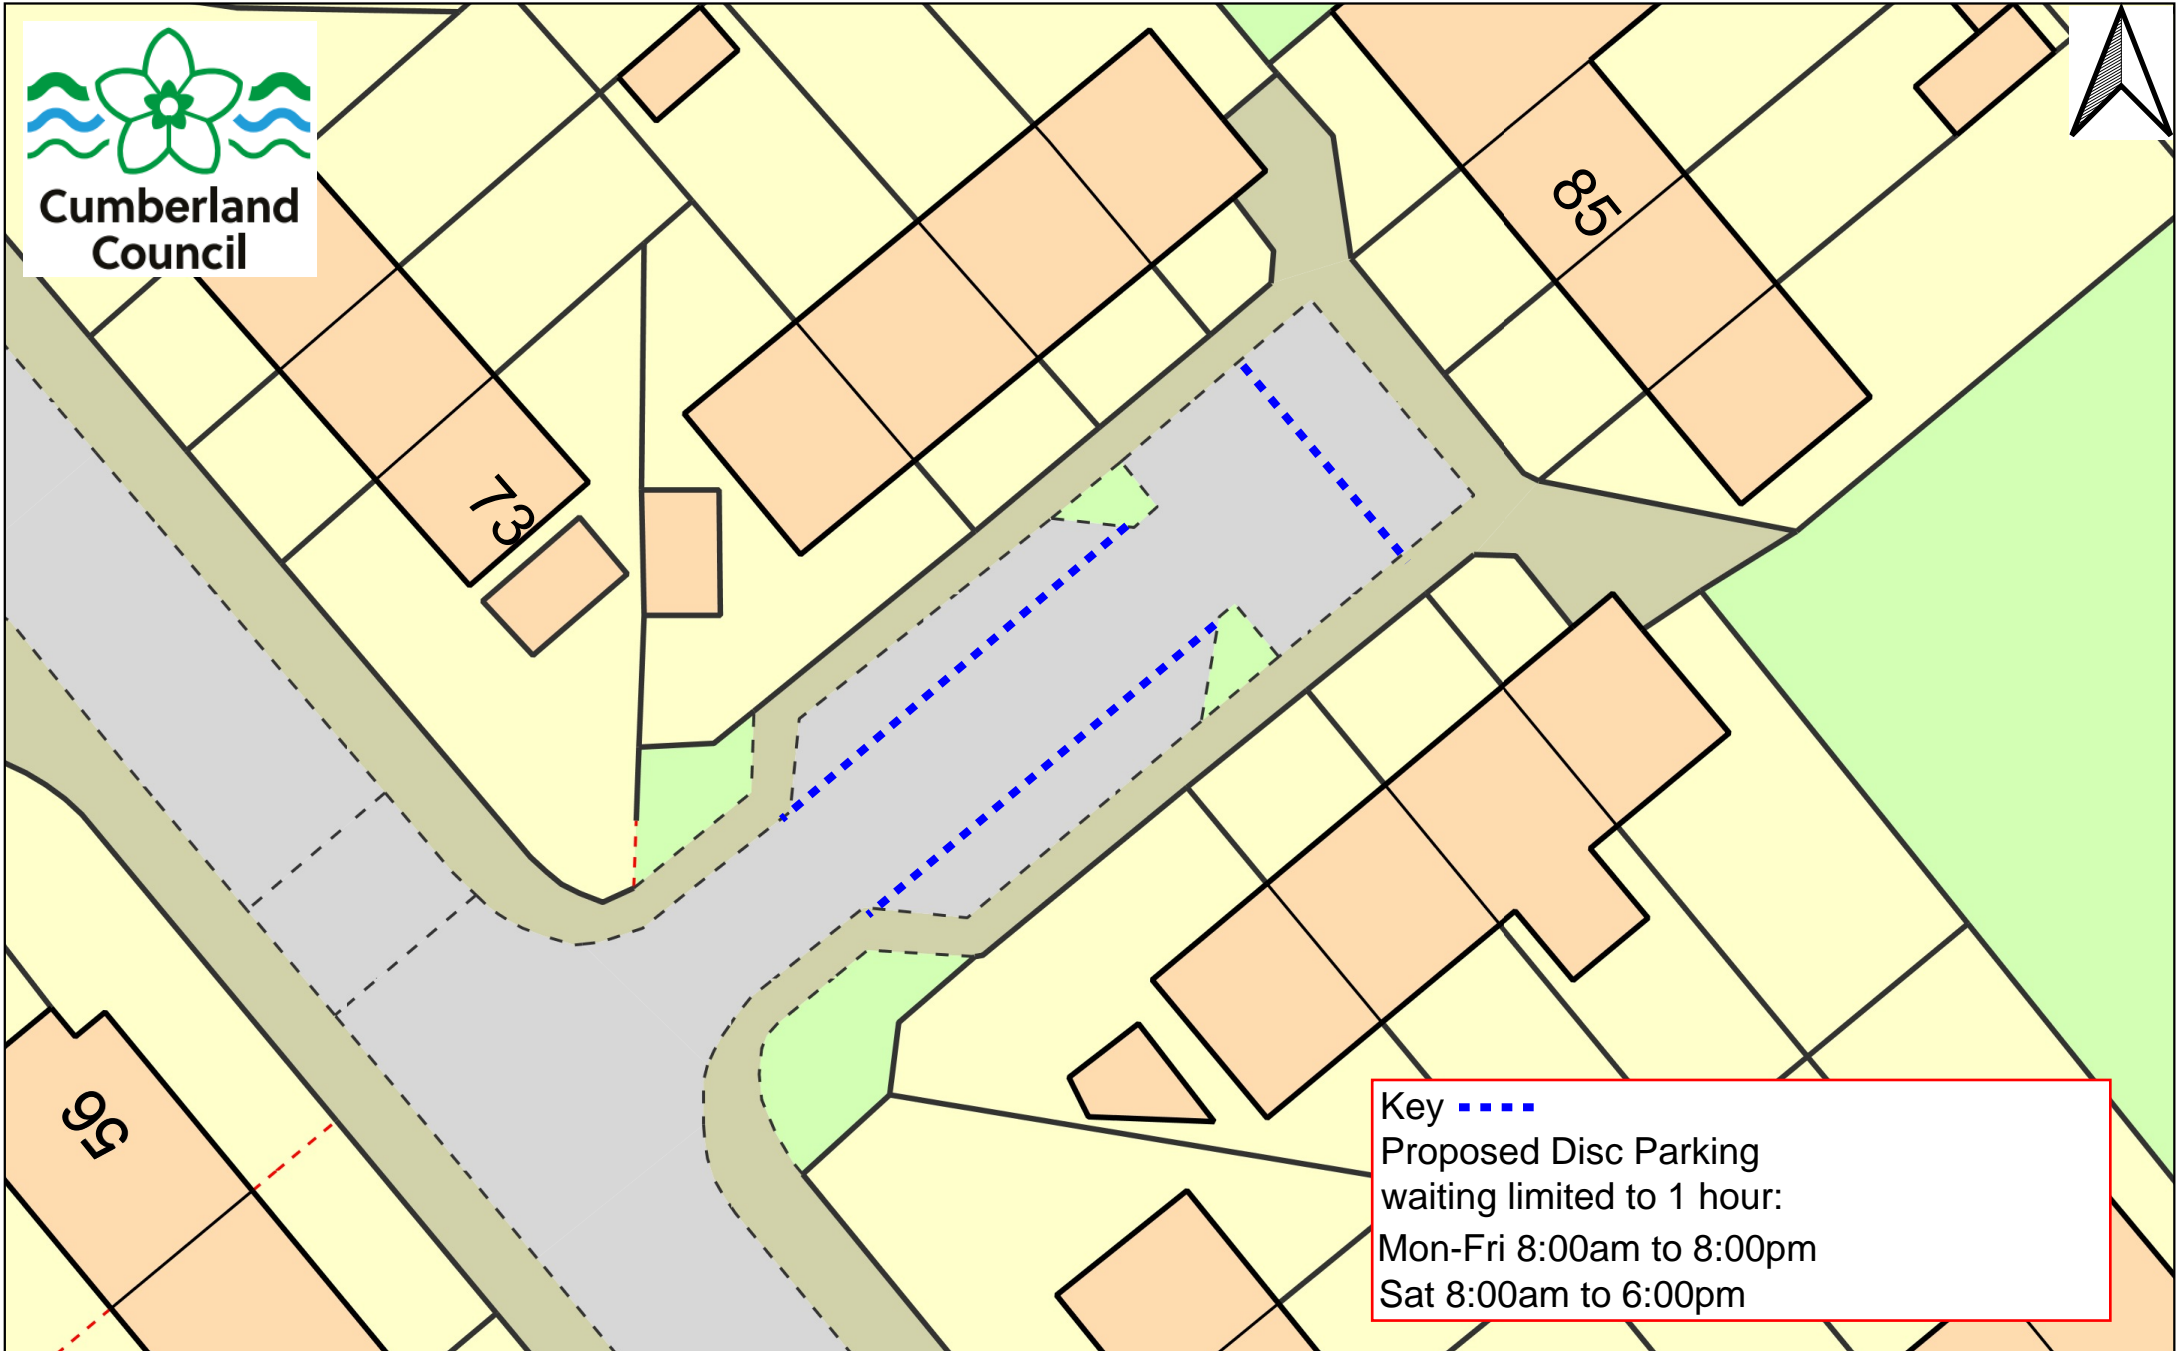

Cumberland
Council

Peel Street- Statutory Consultation
Proposed parking restriction

Reference: Peel street
Created by: keiron wilkinson
Created on: 10/03/23
Scale: Not to scale

Cumberland
Council

Key
Proposed Disc Parking
waiting limited to 1 hour:
Mon-Fri 8:00am to 8:00pm
Sat 8:00am to 6:00pm

Peel street- Statutory consultation

Reference: Peel street
Created by: keiron wilkinson
Created on: 10,03,23
Scale: Not to scale

Cumberland
Council

Key - - - -
Proposed Disc Parking
waiting limited to 1 hour:
Mon-Fri 8:00am to 8:00pm
Sat 8:00am to 6:00pm

Peel Street- Statutory Consultation
Proposed parking restriction

Reference: Peel street
Created by: keiron wilkinson
Created on: 10/03/23
Scale: Not to scale