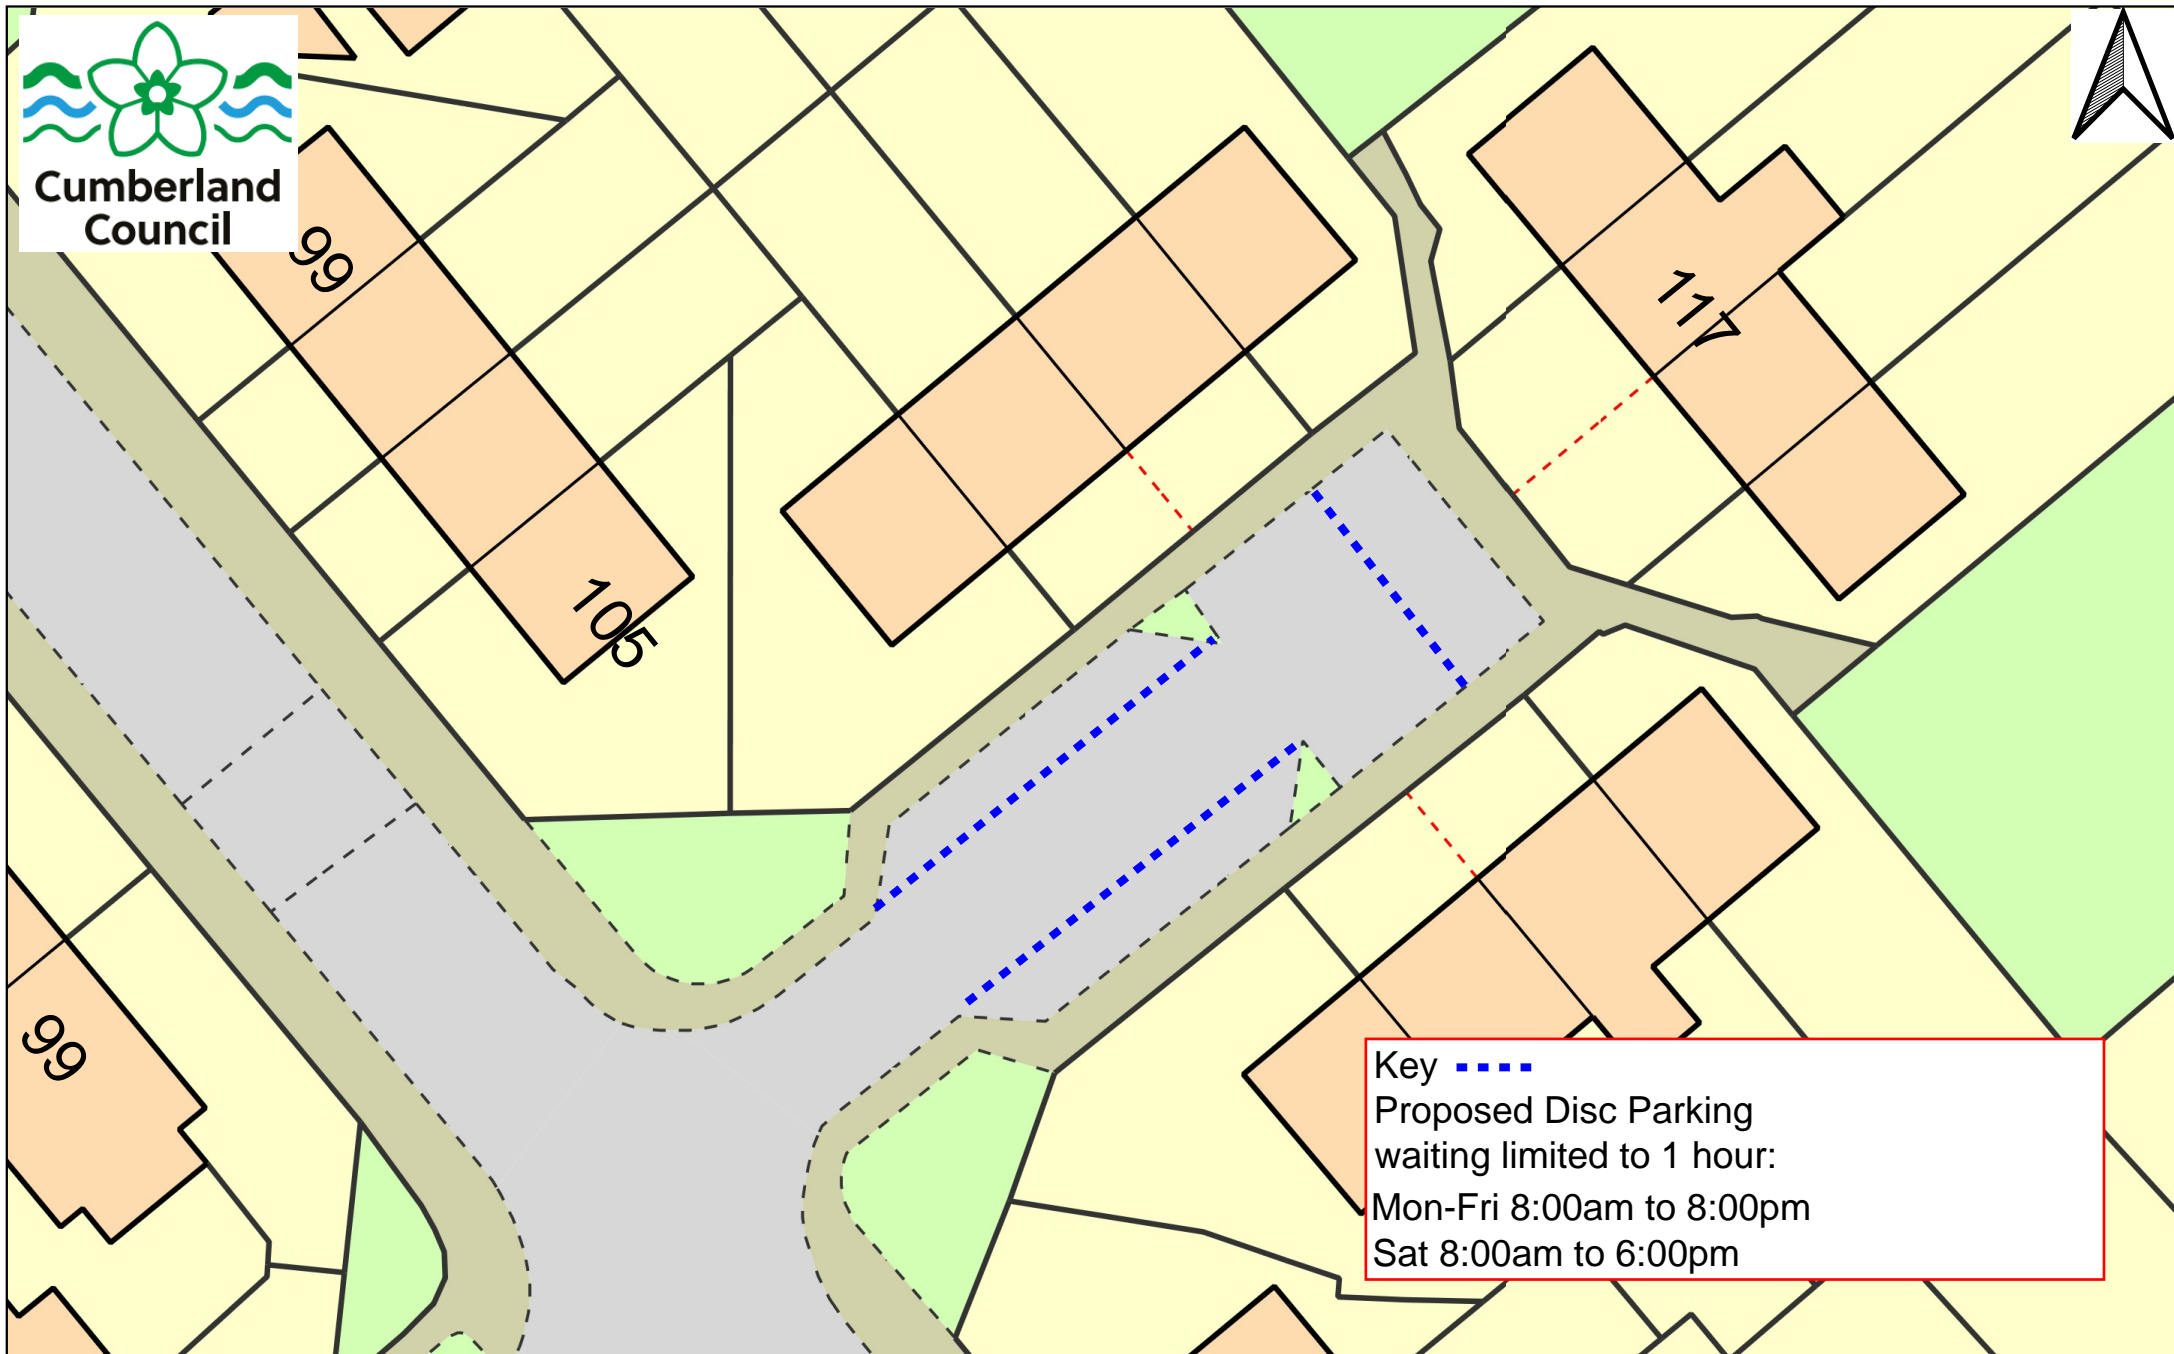

Cumberland
Council

Peel Street- Statutory Consultation
Proposed parking restriction

Reference: Peel street
Created by: keiron wilkinson
Created on: 10/03/23
Scale: Not to scale

Cumberland
Council

Key
Proposed Disc Parking
waiting limited to 1 hour:
Mon-Fri 8:00am to 8:00pm
Sat 8:00am to 6:00pm

Peel street- Statutory consultation

Reference: Peel street
Created by: keiron wilkinson
Created on: 10,03,23
Scale: Not to scale

Cumberland
Council

Key - - - -
Proposed Disc Parking
waiting limited to 1 hour:
Mon-Fri 8:00am to 8:00pm
Sat 8:00am to 6:00pm

Peel Street- Statutory Consultation
Proposed parking restriction

Reference: Peel street
Created by: keiron wilkinson
Created on: 10/03/23
Scale: Not to scale