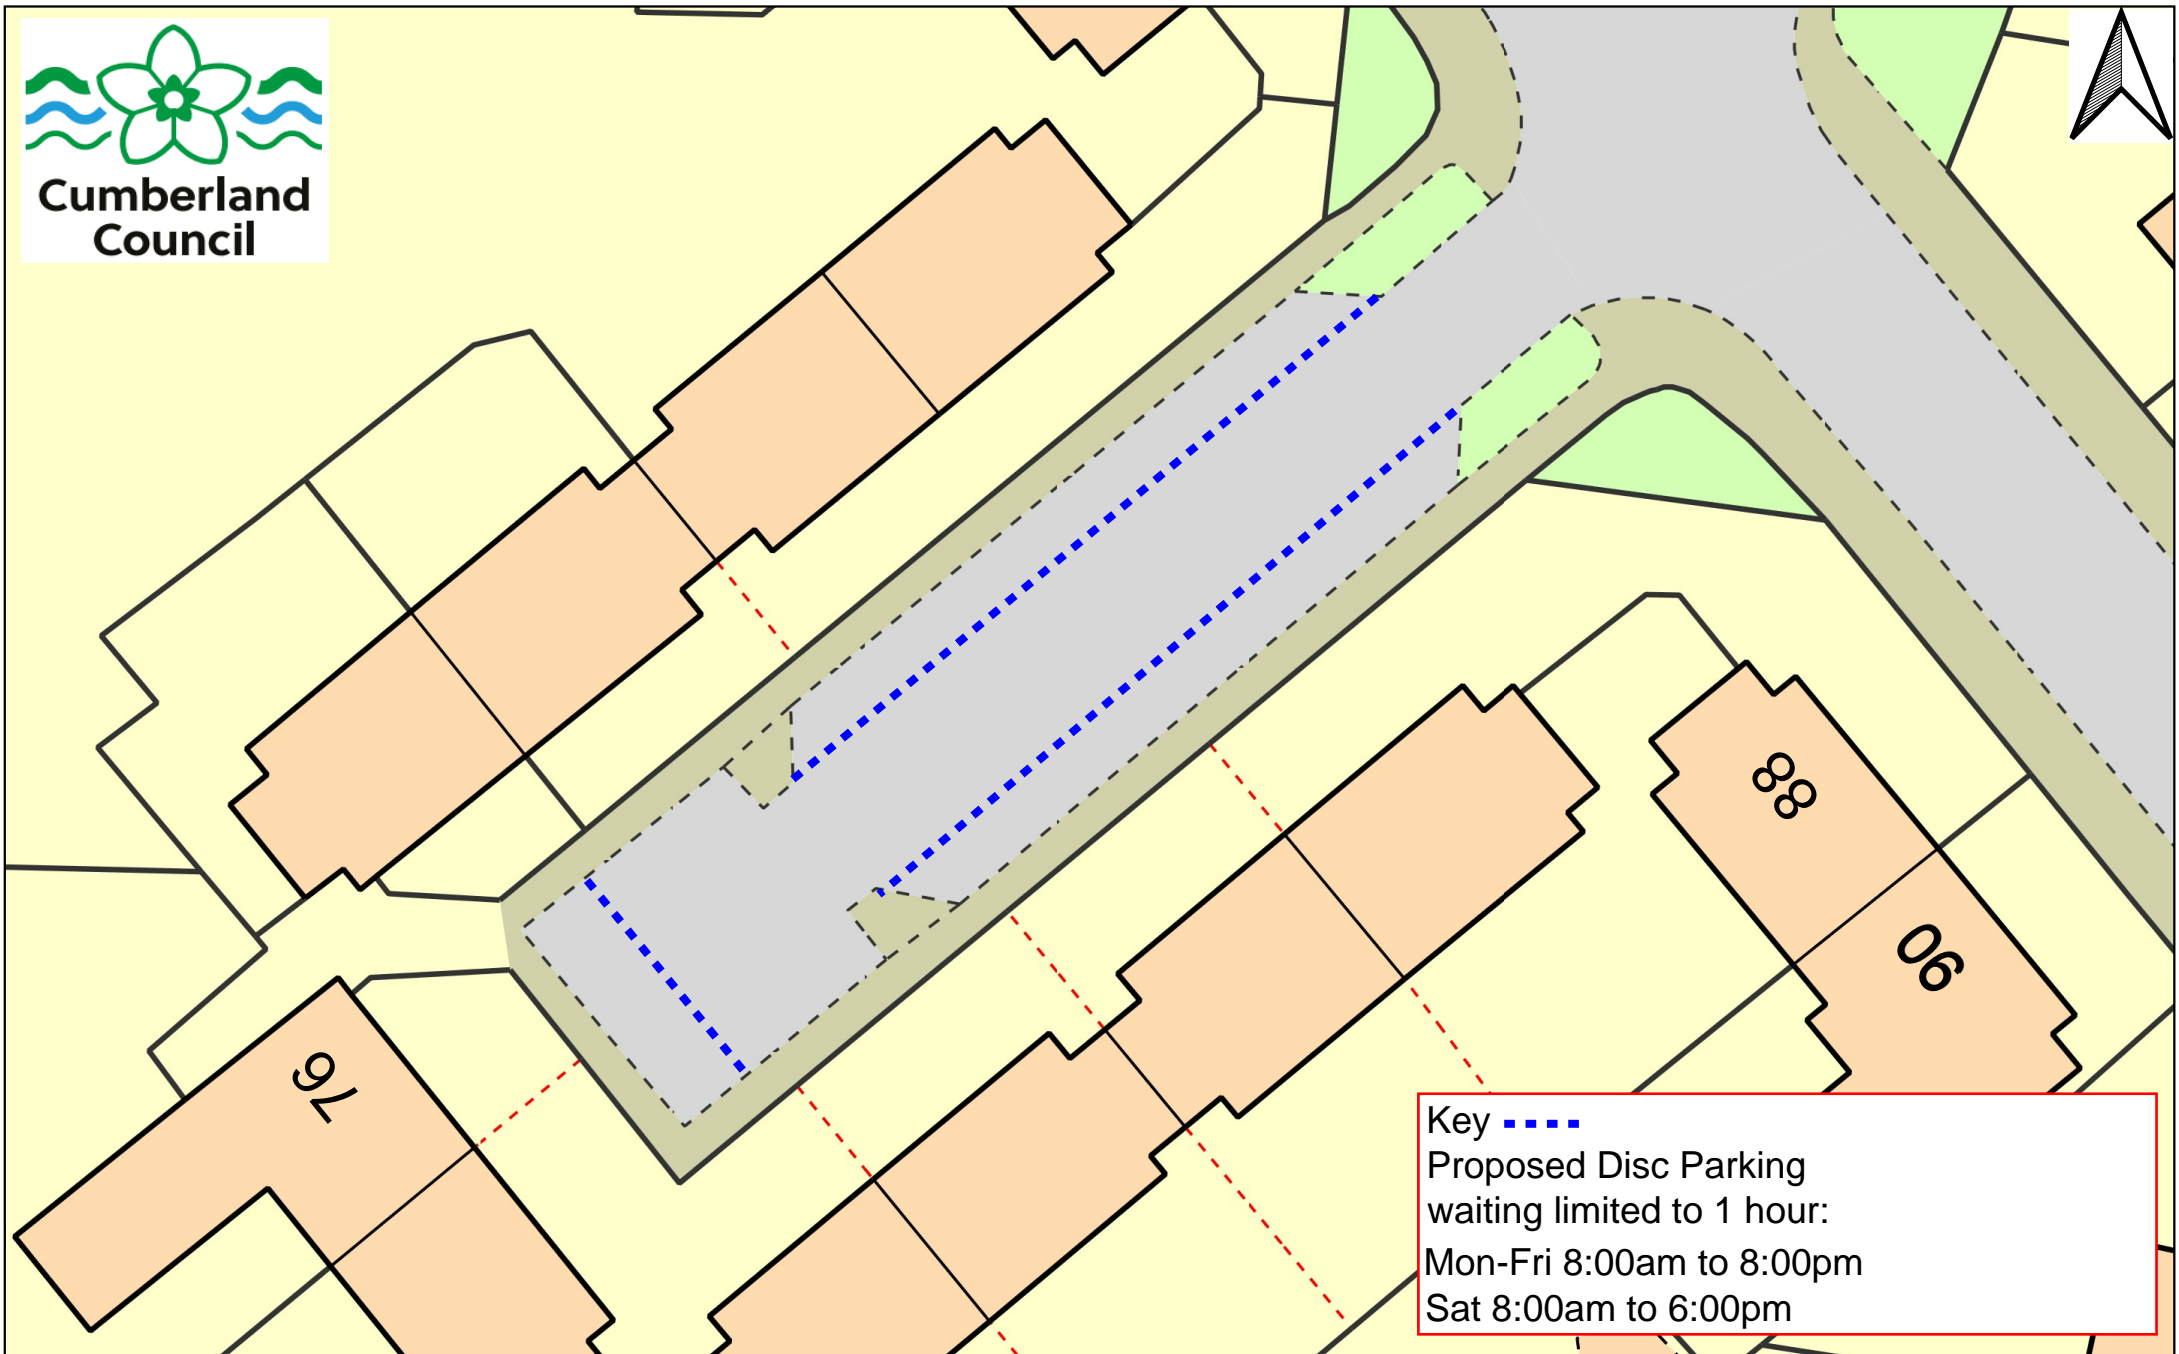

Cumberland
Council

Peel Street- Statutory Consultation
Proposed parking restriction

Reference: Peel street
Created by: keiron wilkinson
Created on: 10/03/23
Scale: Not to scale

Cumberland
Council

Key
Proposed Disc Parking
waiting limited to 1 hour:
Mon-Fri 8:00am to 8:00pm
Sat 8:00am to 6:00pm

Peel street- Statutory consultation

Reference: Peel street
Created by: keiron wilkinson
Created on: 10,03,23
Scale: Not to scale

Cumberland
Council

Key - - - -
Proposed Disc Parking
waiting limited to 1 hour:
Mon-Fri 8:00am to 8:00pm
Sat 8:00am to 6:00pm

Peel Street- Statutory Consultation
Proposed parking restriction

Reference: Peel street
Created by: keiron wilkinson
Created on: 10/03/23
Scale: Not to scale