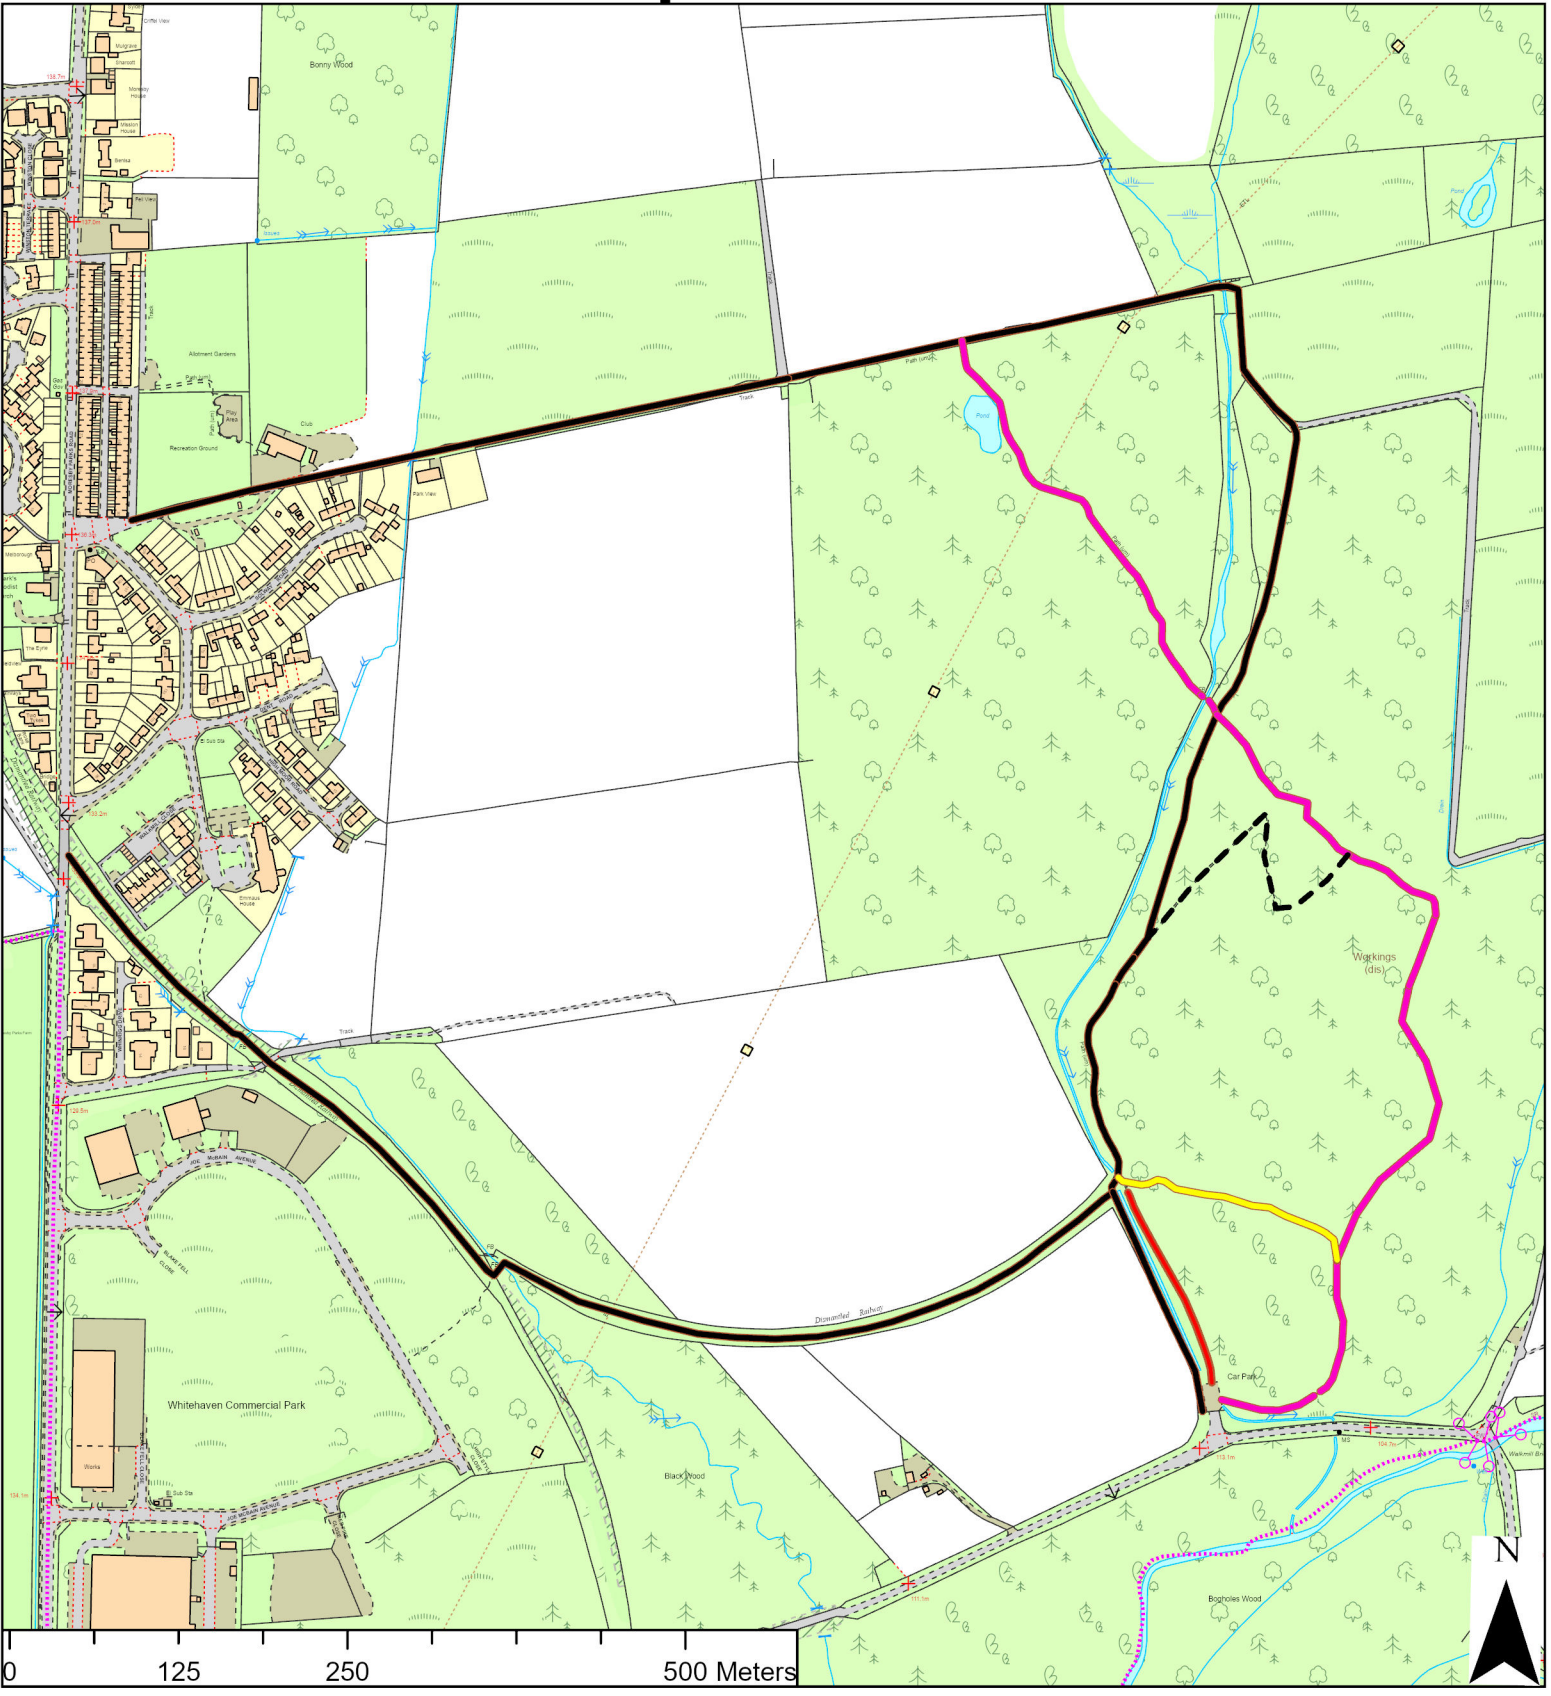

Footpath closed

Legend

- FP number
- 417015
 - 417018
 - 417019
 - 417020
 - - - 417021

Scale: 1:5,596

Date: 29/11/2023 09:59

Contains OS Data © Crown Copyright and Database Right (2022)