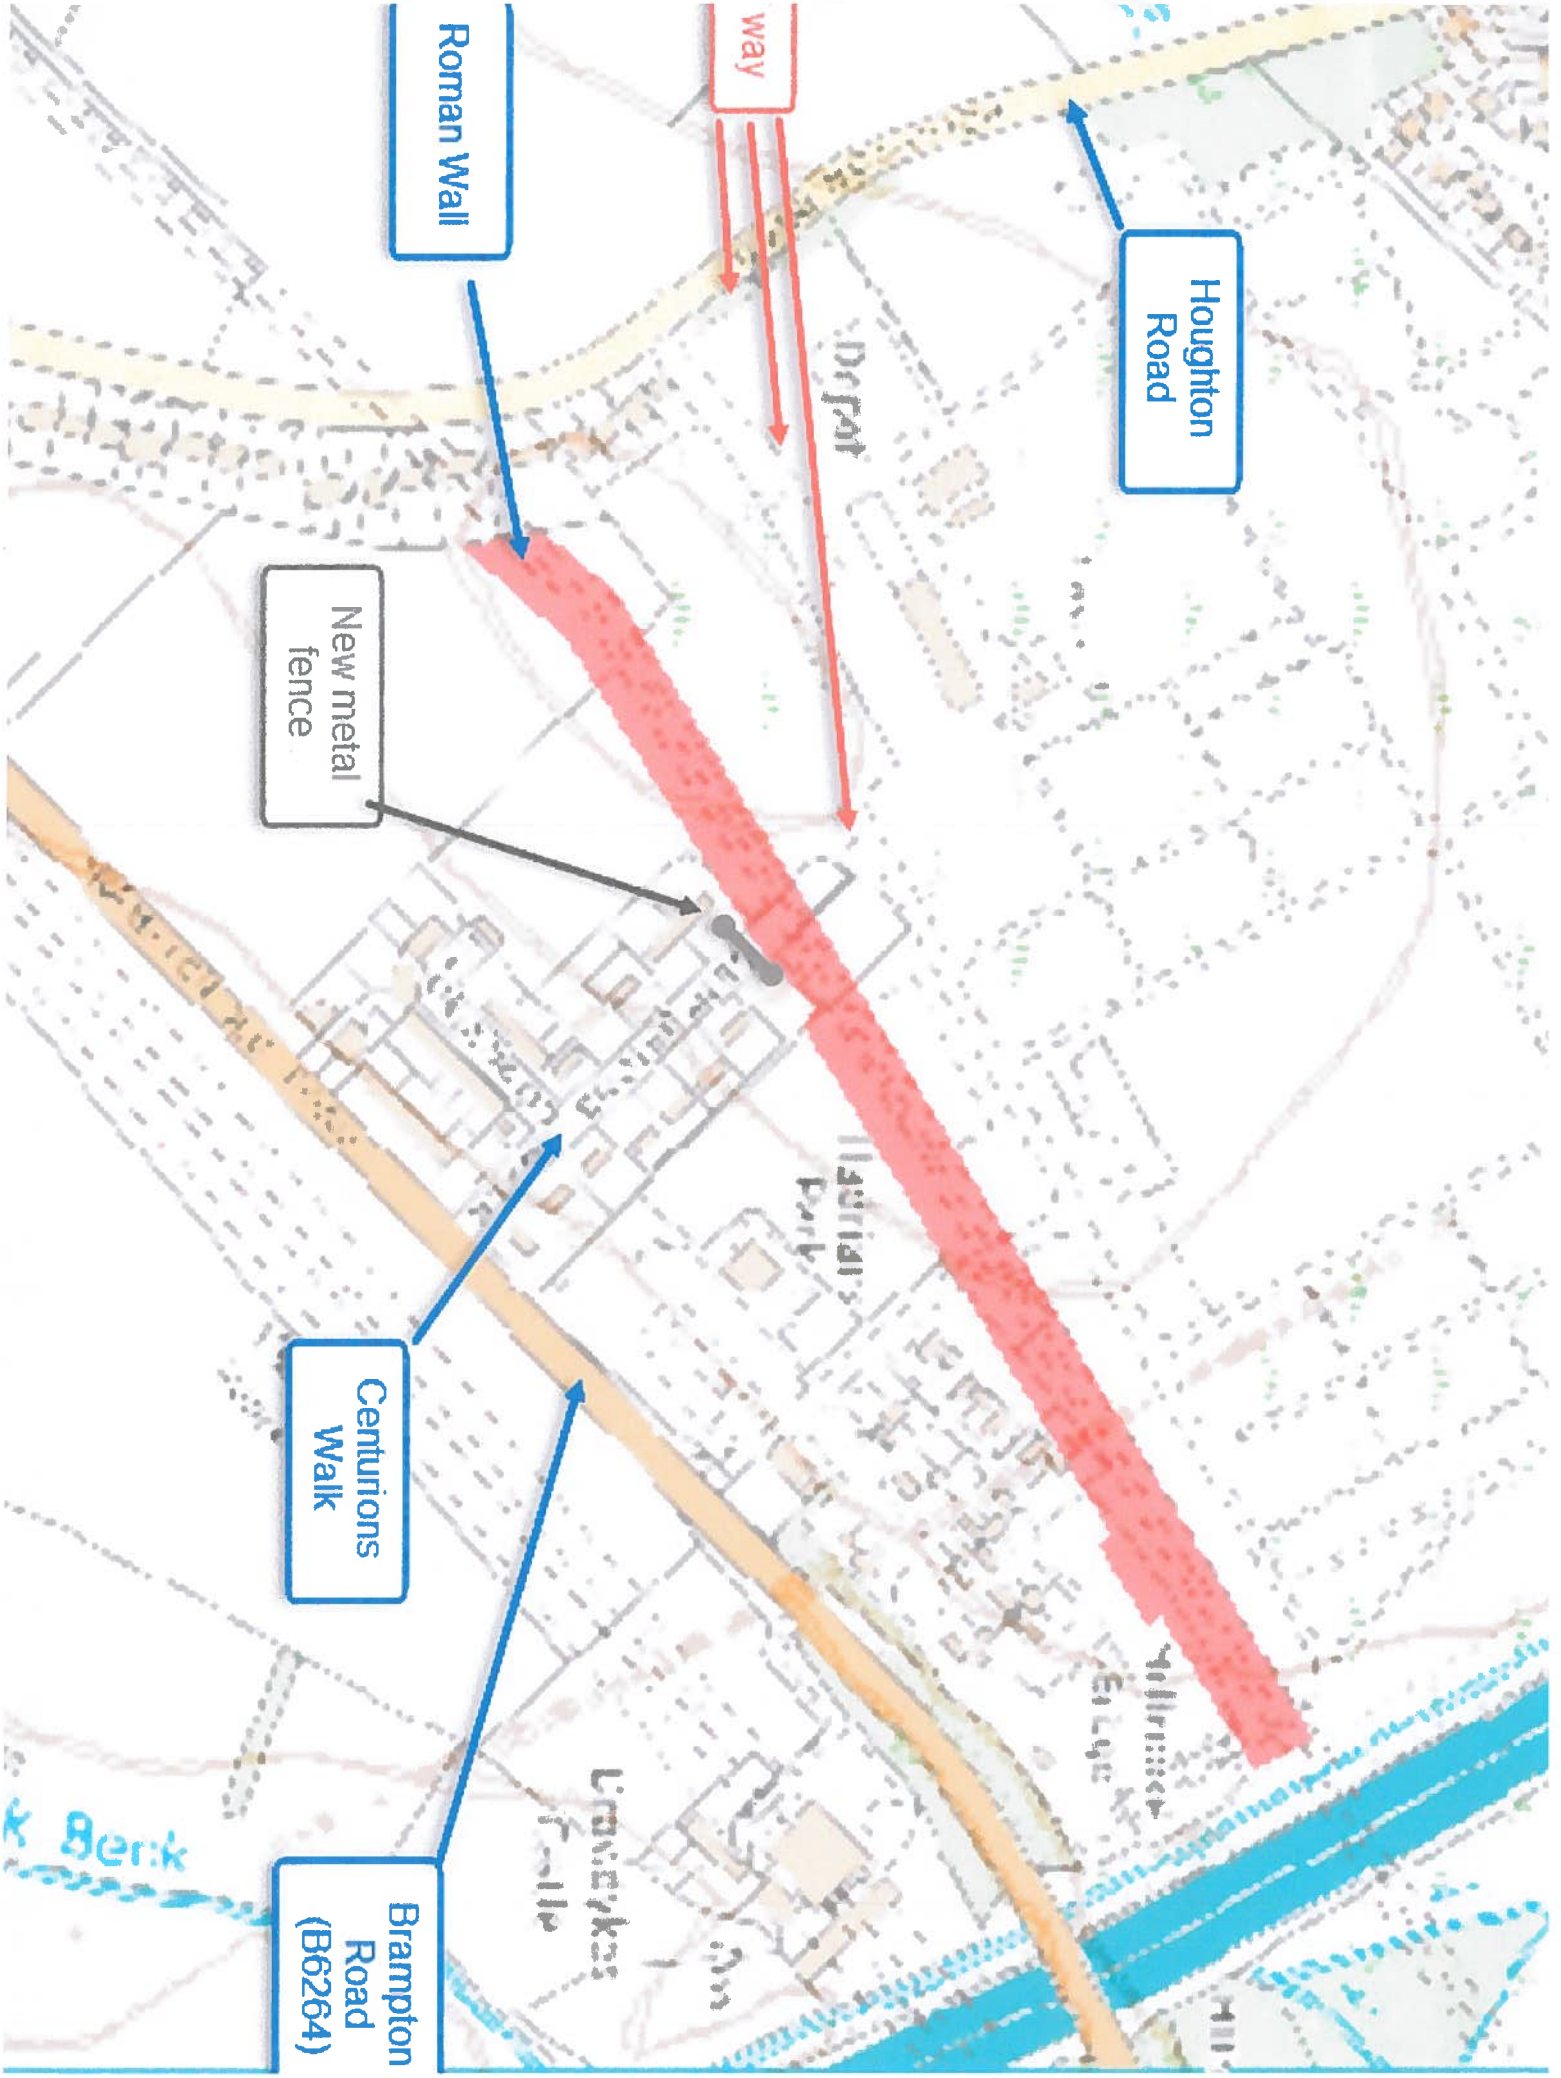

0-0

(b)

Roman Wall

Houghton Road

way

Depart

New metal fence

Centurions Walk

Brampton Road (B6264)

Laurier Park

Crowley's Falls

Elm

Bank