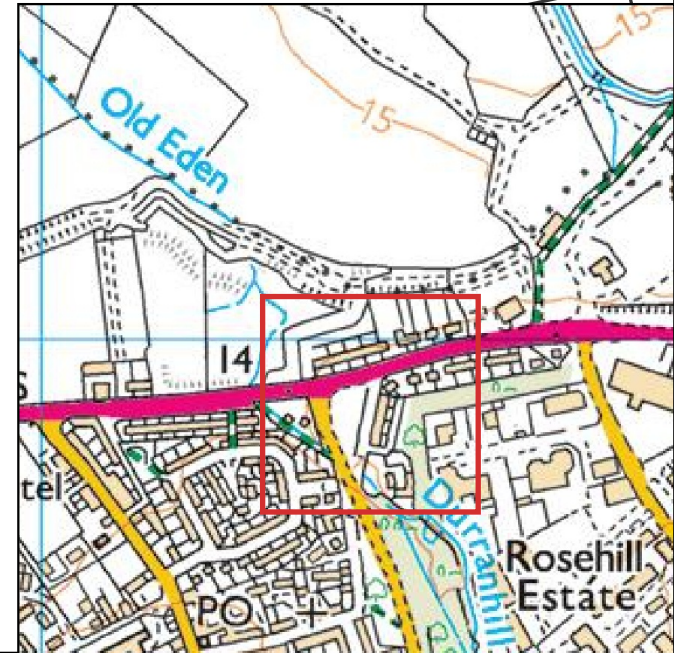

459

452

Warwick Road

TILBURY ROAD

440

Eastern Way

Key:

Proposed Disc Parking Restrictions  
 Mon-Fri 8am to 8pm  
 Saturday 8am to 6pm  
 2 Hours No return within 1 hour

Proposed NWAAT (Double Yellow Lines)

Carlisle Traffic Regulation Order Review  
 Proposal No.1  
 Tilbury Road

Created by: K.Wilkinson  
 Created on: 09/12/2024  
 Scale: Not to scale

Parkhouse Building,  
 Baron Way,  
 Kingmoor Business Park,  
 Carlisle, CA6 4SJ.