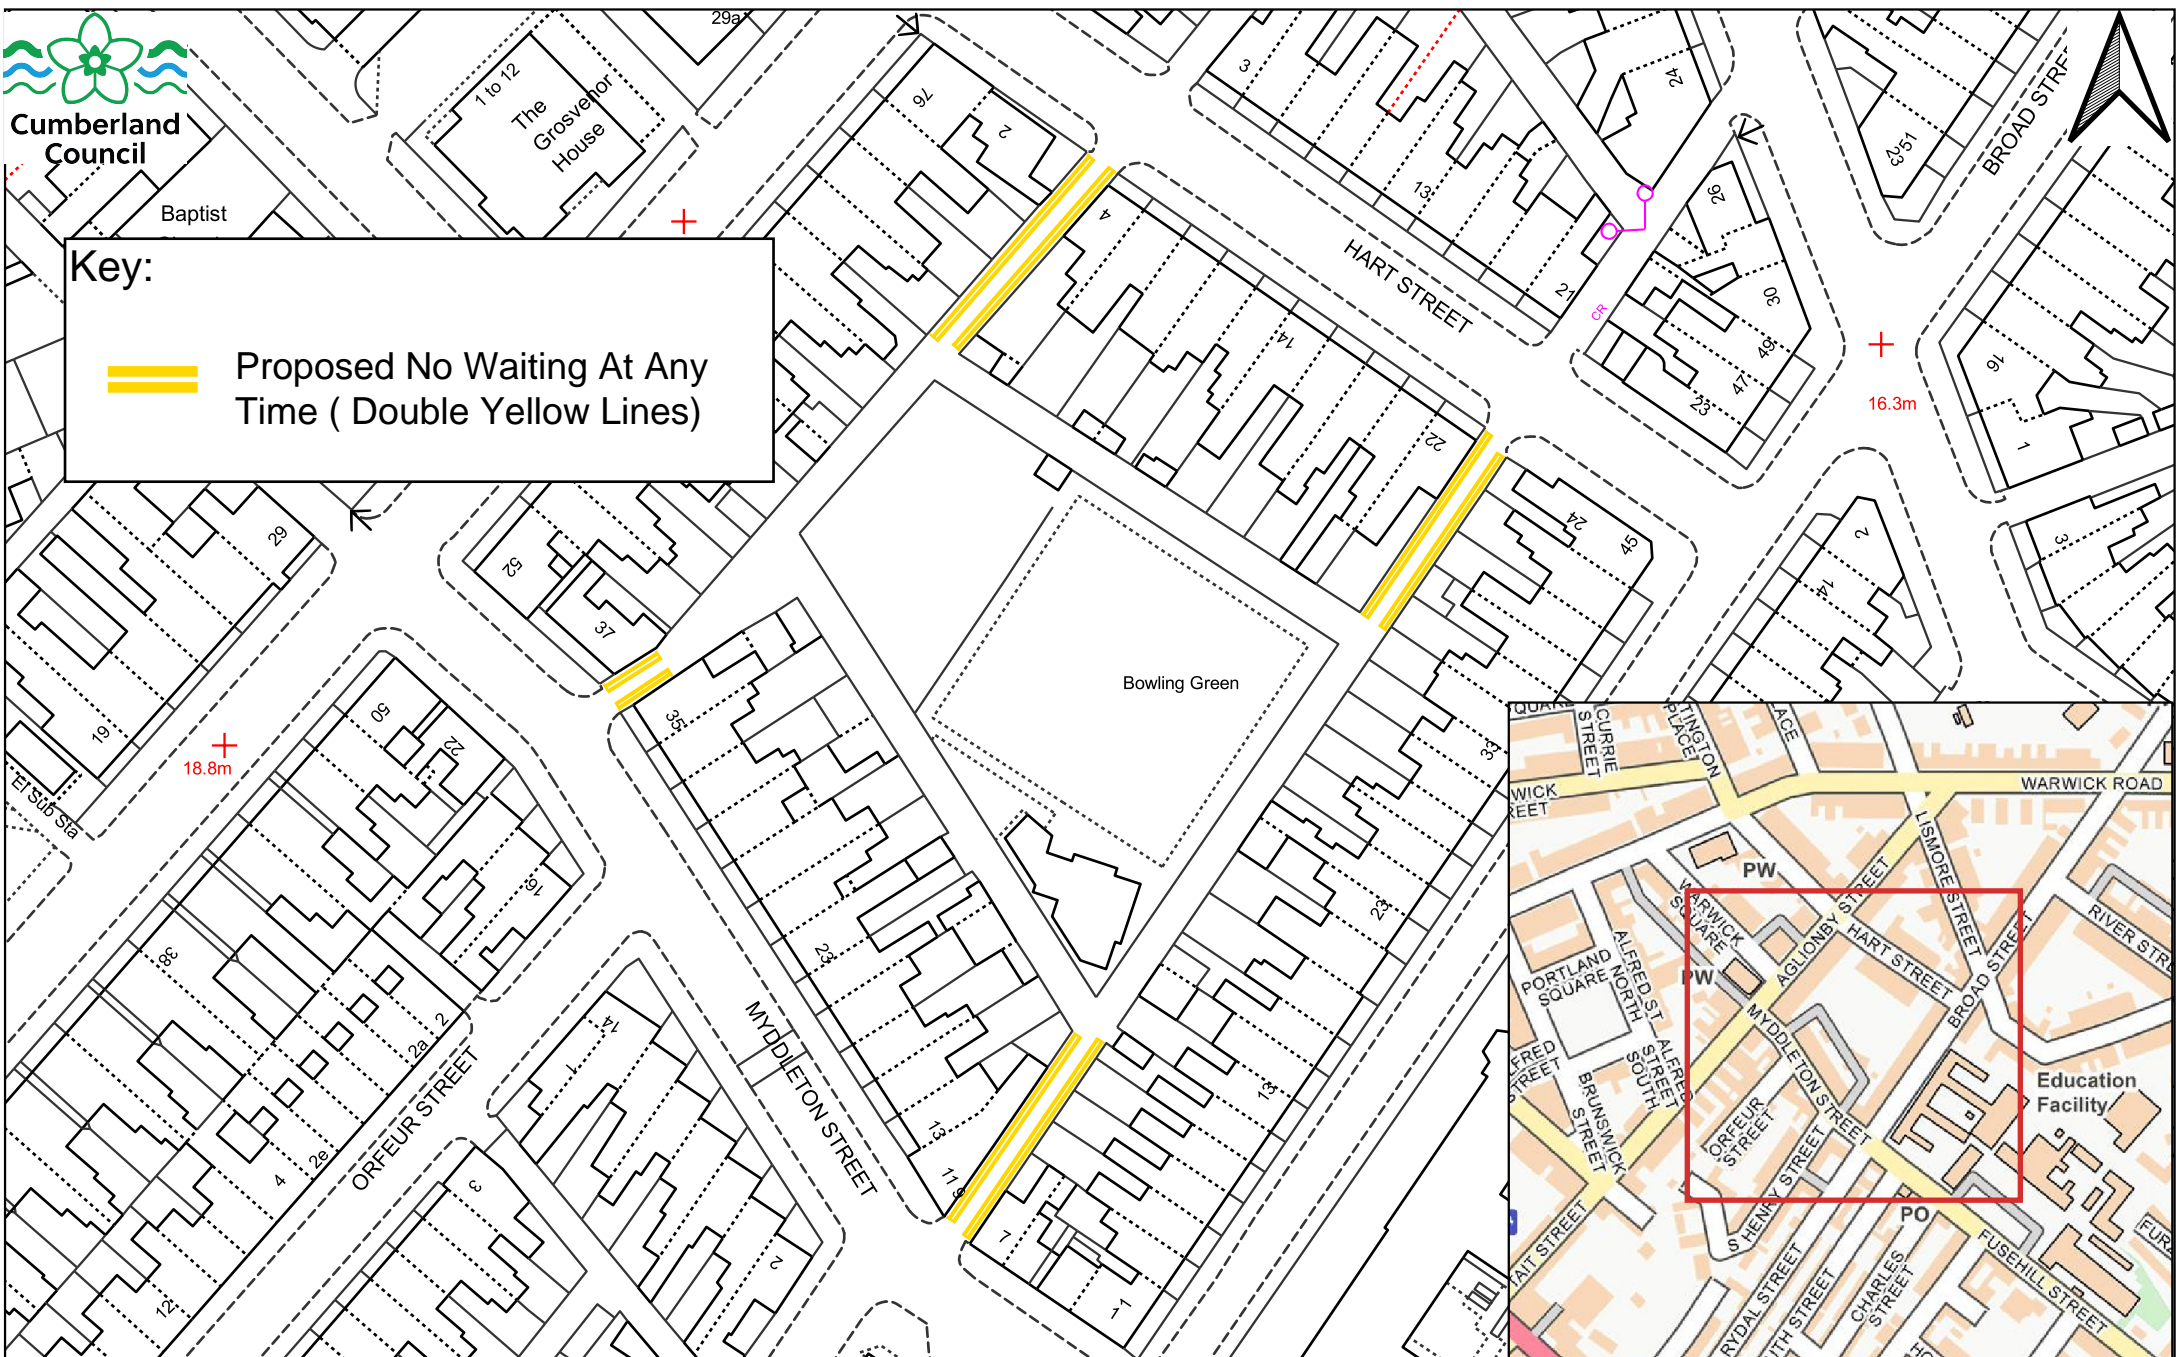

Cumberland Council

Baptist

1 to 12
The Grosvenor House

Key:

Proposed No Waiting At Any Time (Double Yellow Lines)

Carlisle Traffic Regulation Order Review
 Proposal No.6
 Myddleton Street Back Lanes

Created by: K. Wilkinson
 Created on: 13/12/2024
 Scale: Not to scale