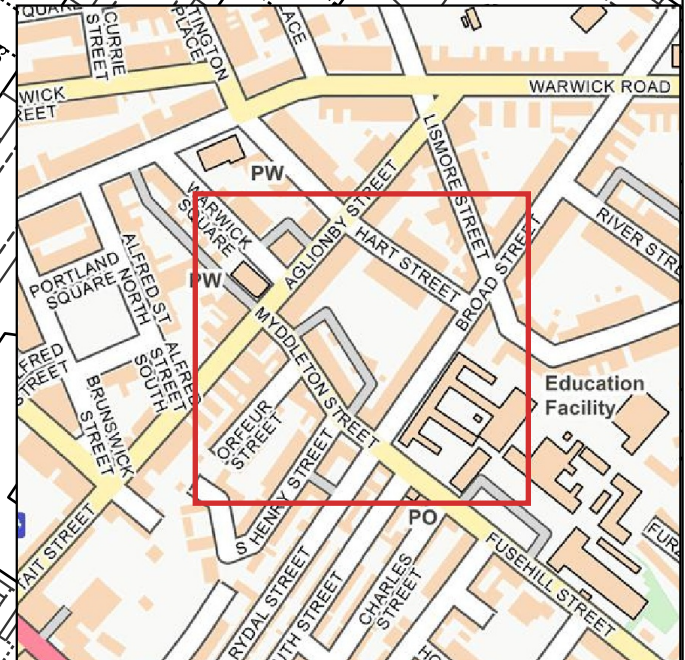

Cumberland Council

Baptist

1 to 12
The Grosvenor House

Key:

Proposed No Waiting At Any Time (Double Yellow Lines)

Carlisle Traffic Regulation Order Review
 Proposal No.6
 Myddleton Street Back Lanes

Created by: K. Wilkinson
 Created on: 13/12/2024
 Scale: Not to scale