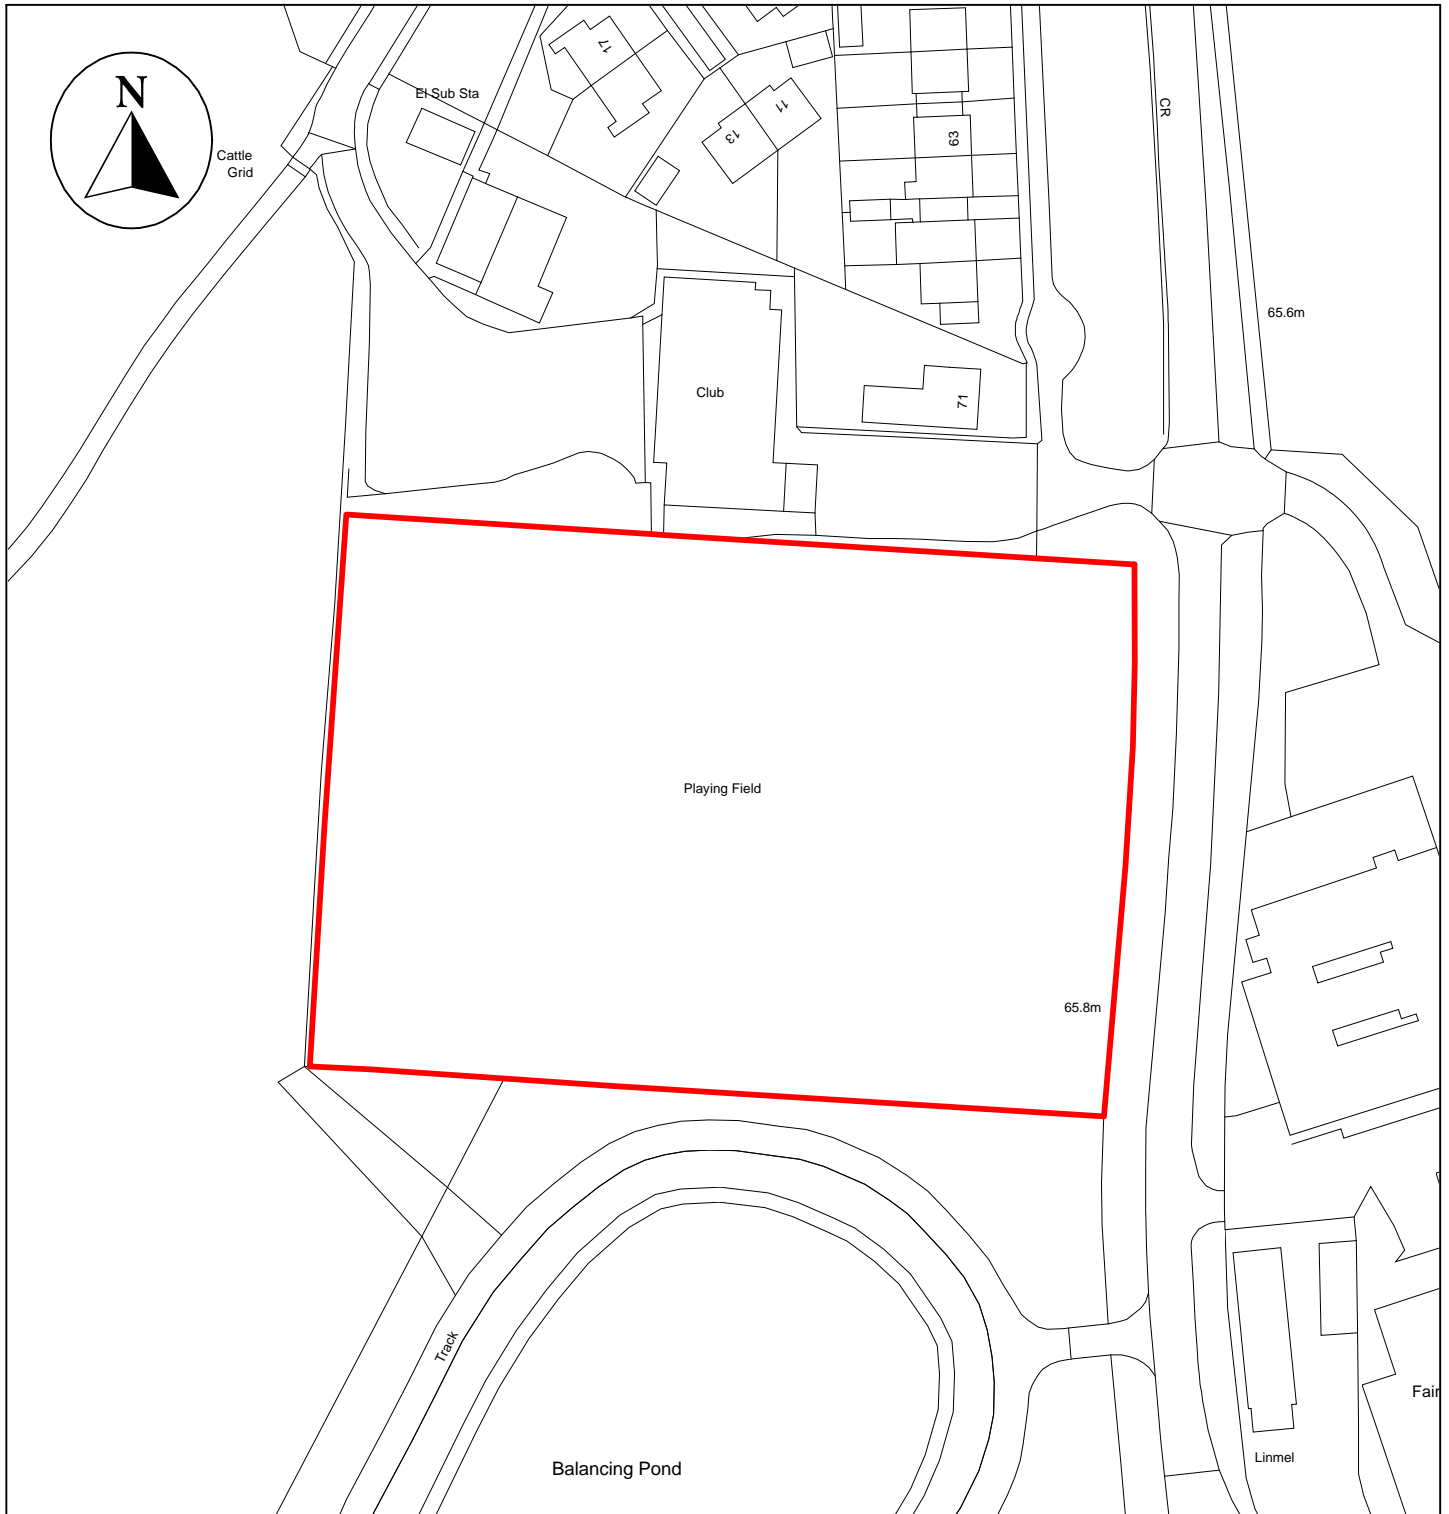

Public Space Protection Order Cumberland Council 2024

ANTI-SOCIAL BEHAVIOUR CRIME AND
POLICING ACT 2014

Greenbank Playing Field, Whitehaven, CA28 9QX

Neighbourhoods
Education and Enforcement
Allerdale House
Workington
CA14 3YJ

Scale: 1 : 1,000
Date: February 2024

©crown copyright database rights 2024
ordnance survey AC0000861732