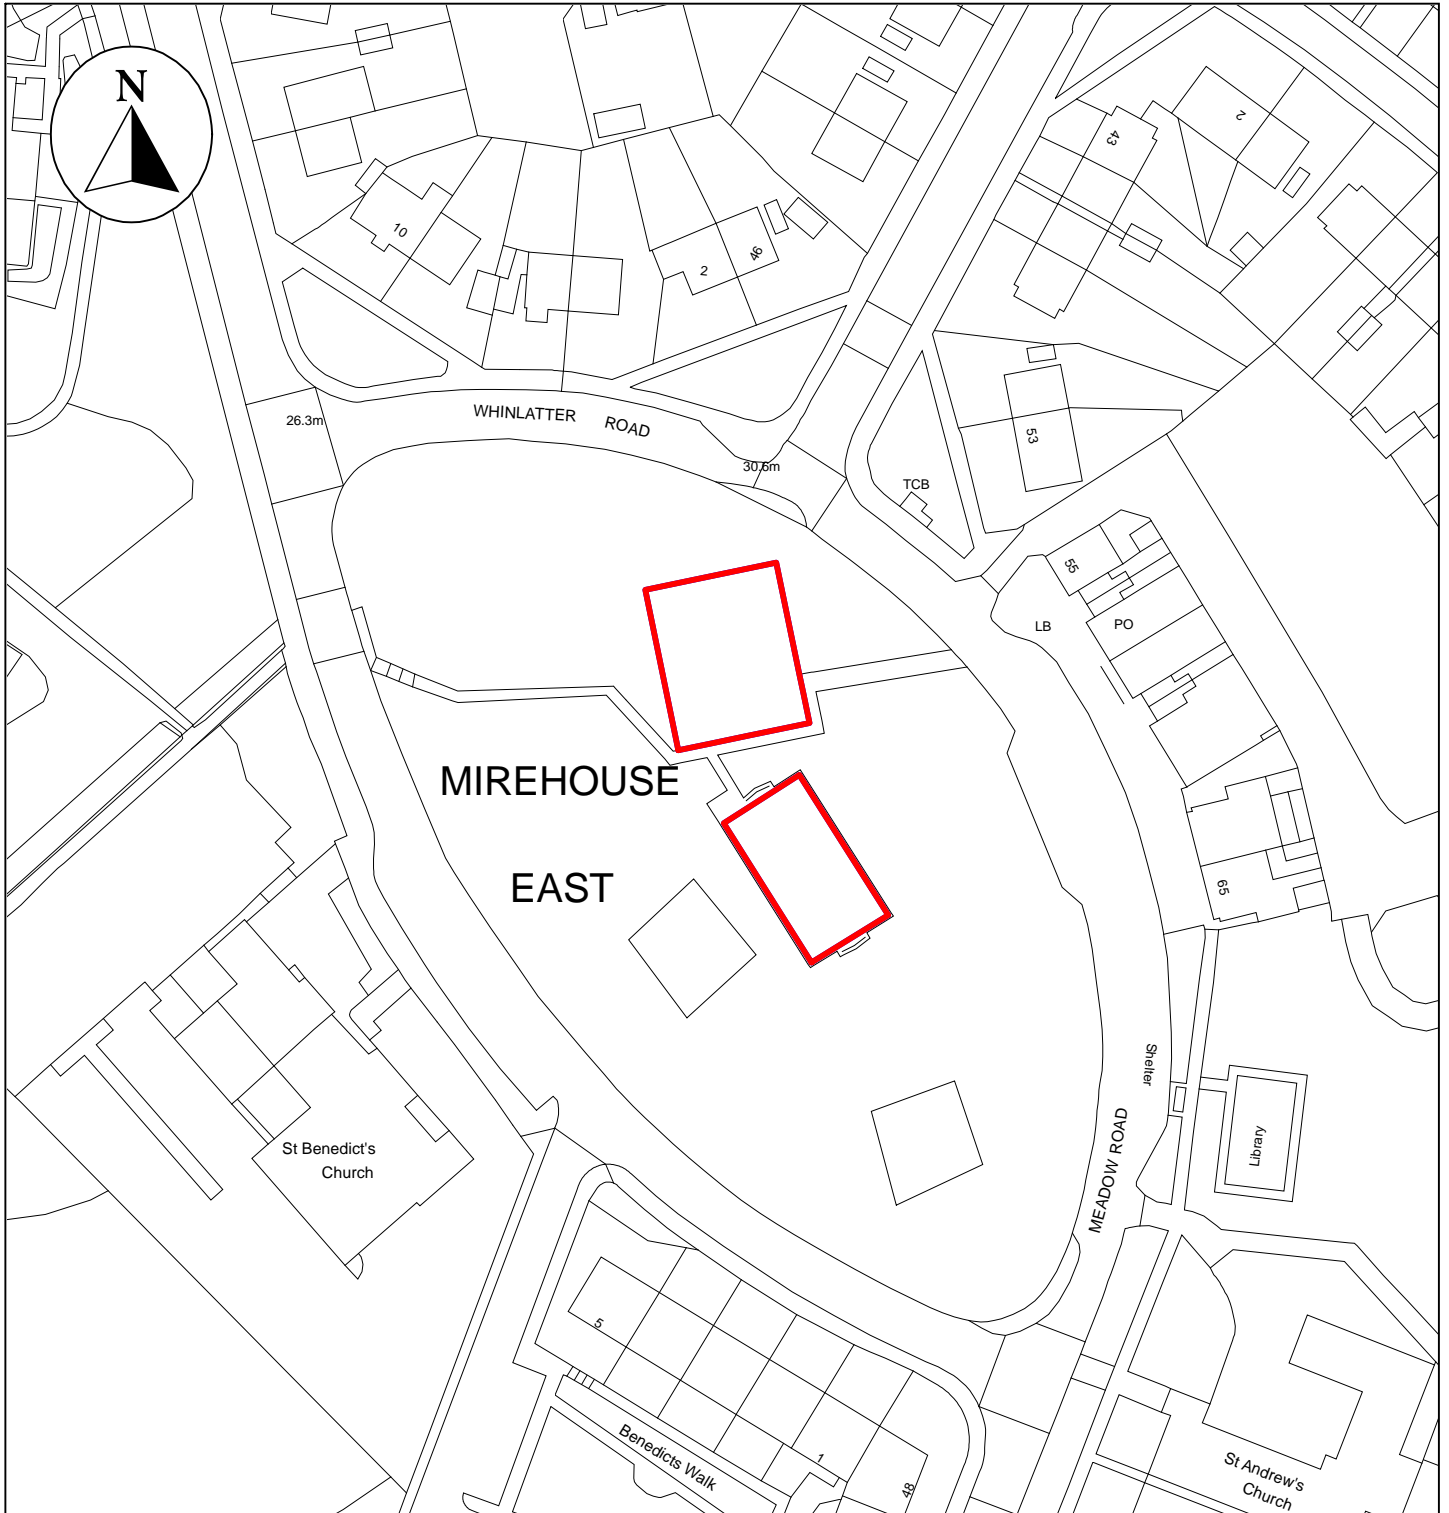

Public Space Protection Order Cumberland Council 2024

ANTI-SOCIAL BEHAVIOUR CRIME AND
POLICING ACT 2014

Land at Mirehouse, Whitehaven, CA28 8BN

Neighbourhoods
Education and Enforcement
Allerdale House
Workington
CA14 3YJ

Scale: 1 : 1,000
Date: February 2024

©crown copyright database rights 2024
ordnance survey AC0000861732