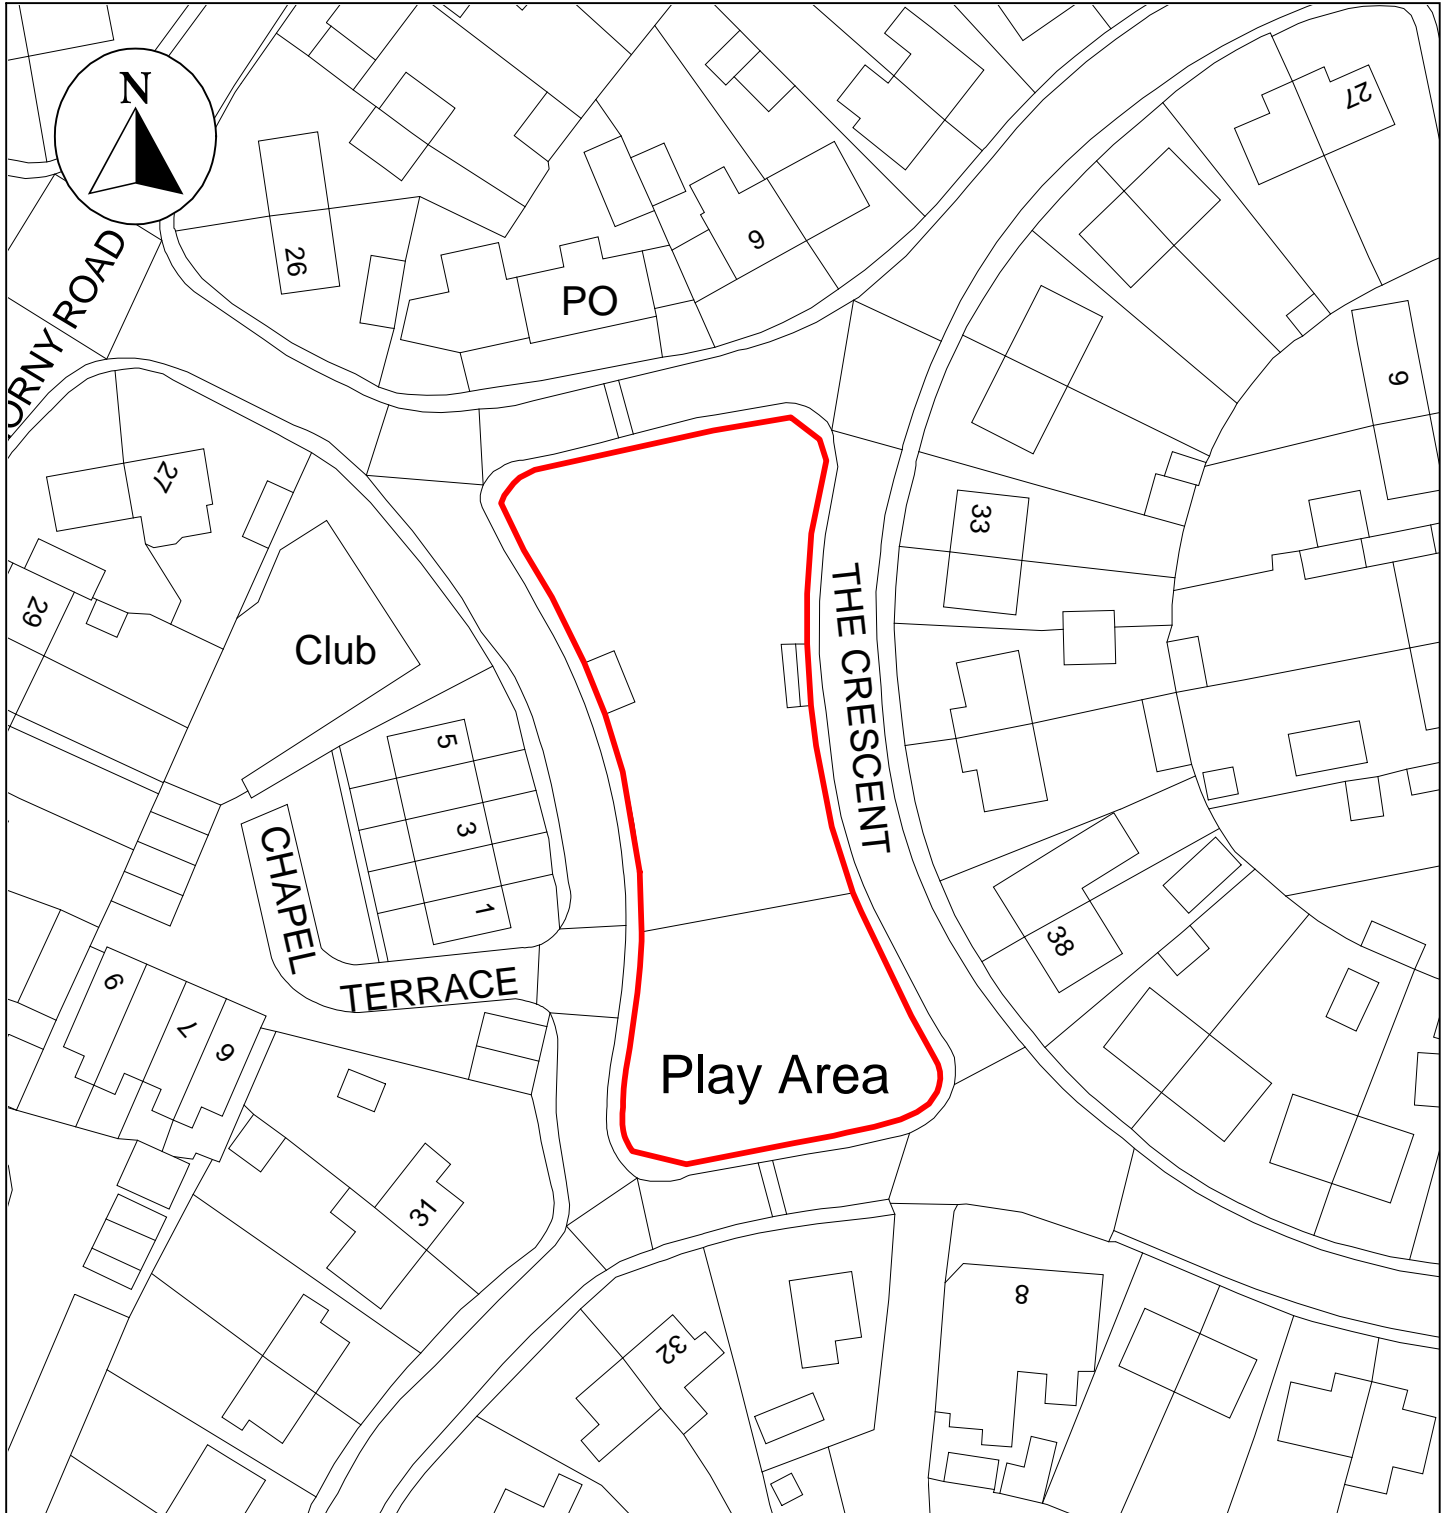

Public Space Protection Order Cumberland Council 2024

ANTI-SOCIAL BEHAVIOUR CRIME AND
POLICING ACT 2014

Thornhill Play Area, Egremont, CA22 2SW

Neighbourhoods
Education and Enforcement
Allerdale House
Workington
CA14 3YJ

Scale: 1 : 750
Date: February 2024

©crown copyright database rights 2024
ordnance survey AC0000861732