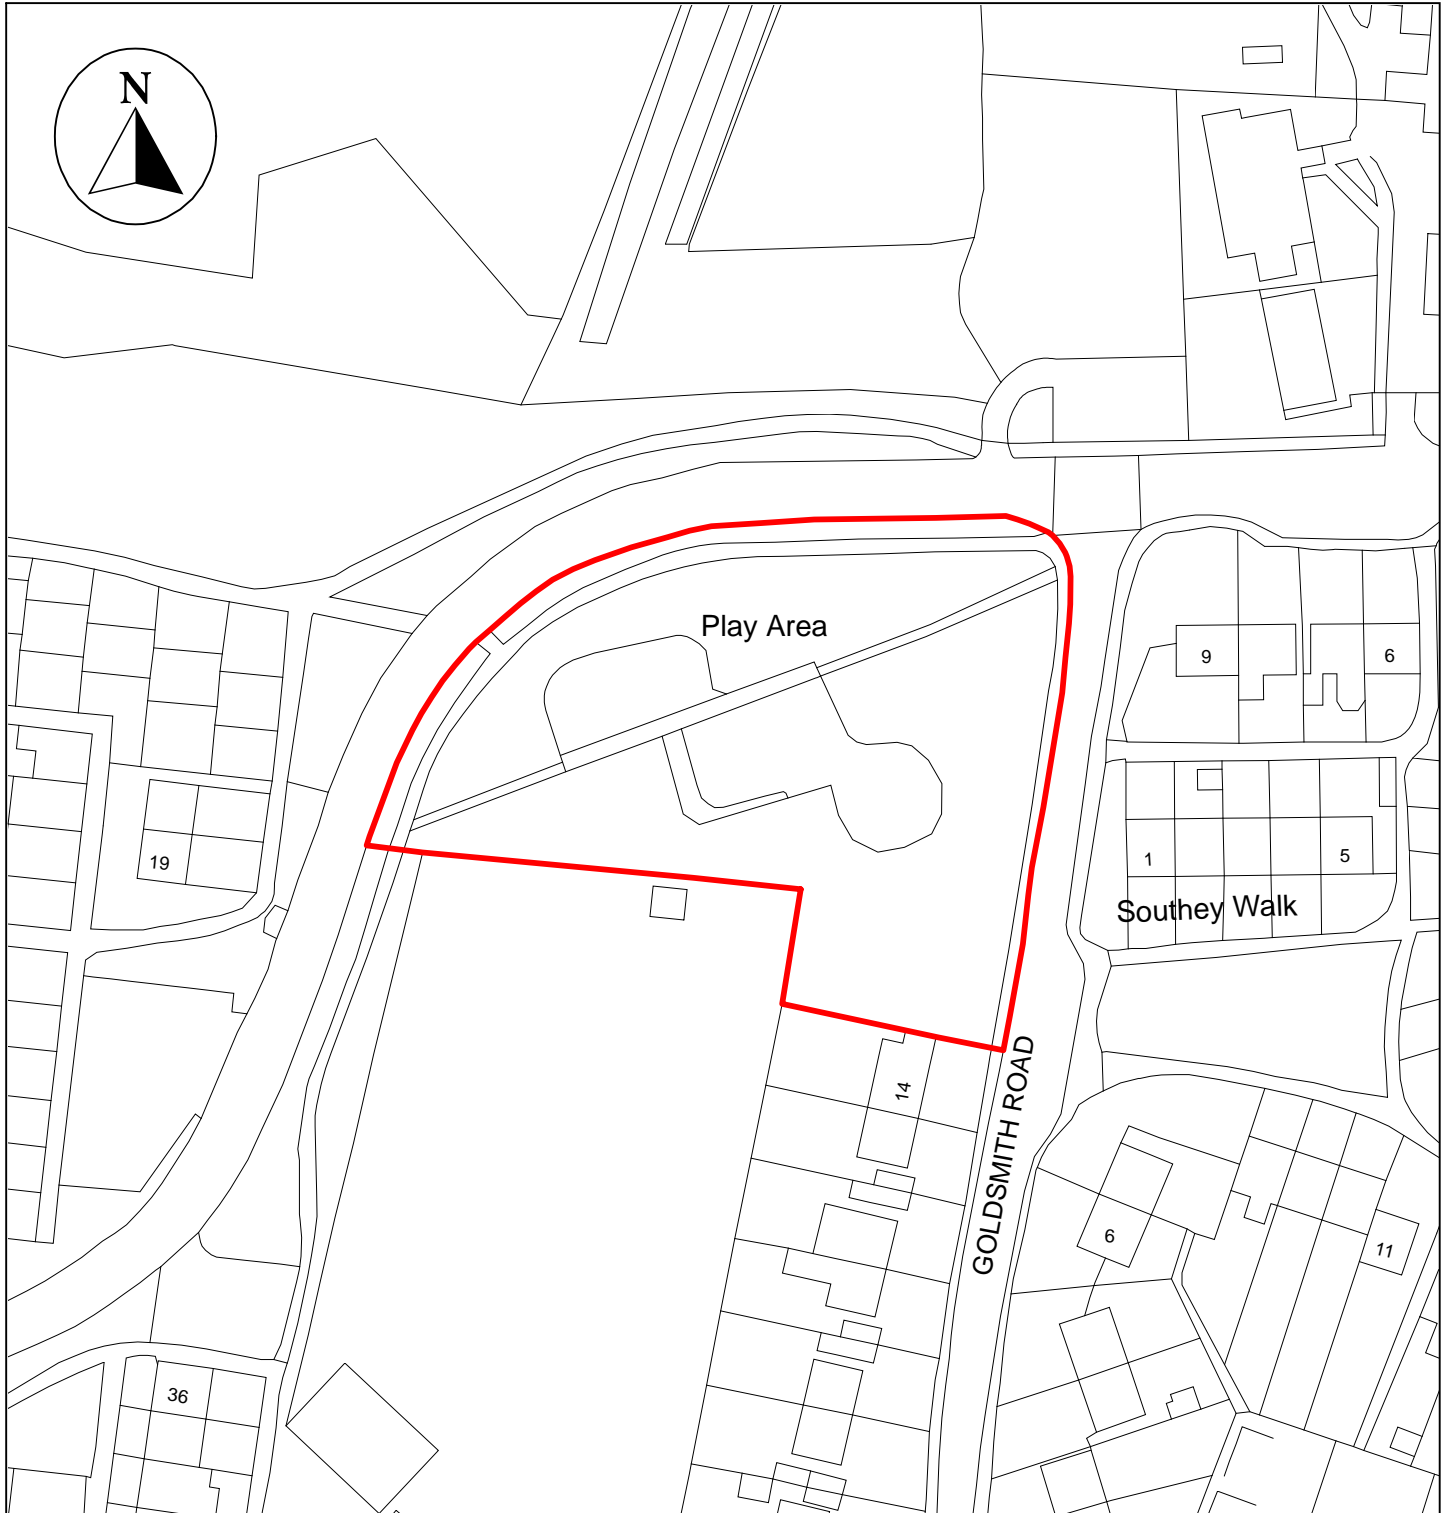

Public Space Protection Order Cumberland Council 2024

ANTI-SOCIAL BEHAVIOUR CRIME AND
POLICING ACT 2014

Land at Southey Walk, Orgill, Egremont, CA22 2HH

Neighbourhoods
Education and Enforcement
Allerdale House
Workington
CA14 3YJ

Scale: 1 : 1,000
Date: February 2024

©crown copyright database rights 2024
ordnance survey AC0000861732