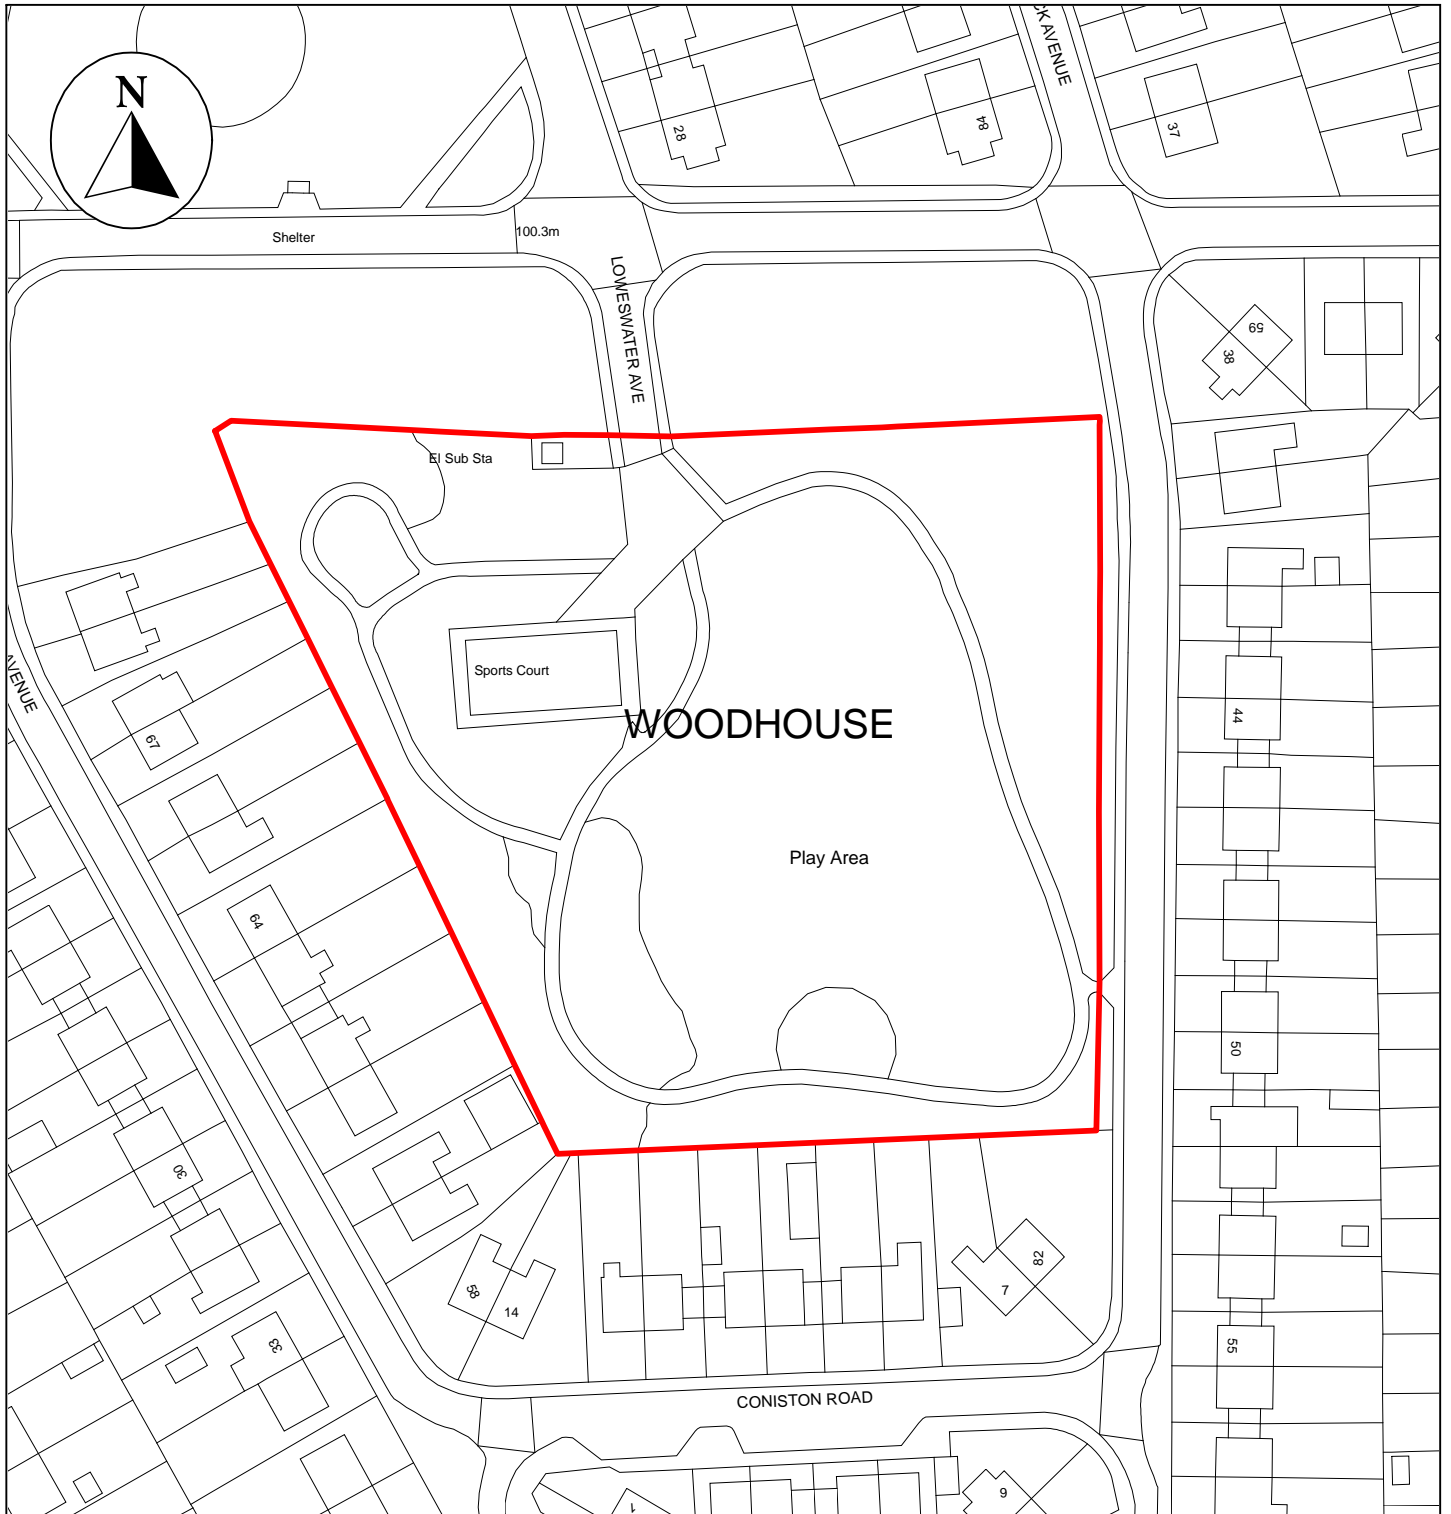

Public Space Protection Order Cumberland Council 2024

ANTI-SOCIAL BEHAVIOUR CRIME AND
POLICING ACT 2014

Land at Woodhouse, Whitehaven, CA28 9NZ

Neighbourhoods
Education and Enforcement
Allerdale House
Workington
CA14 3YJ

Scale: 1 : 1,000
Date: February 2024

©crown copyright database rights 2024
ordnance survey AC0000861732